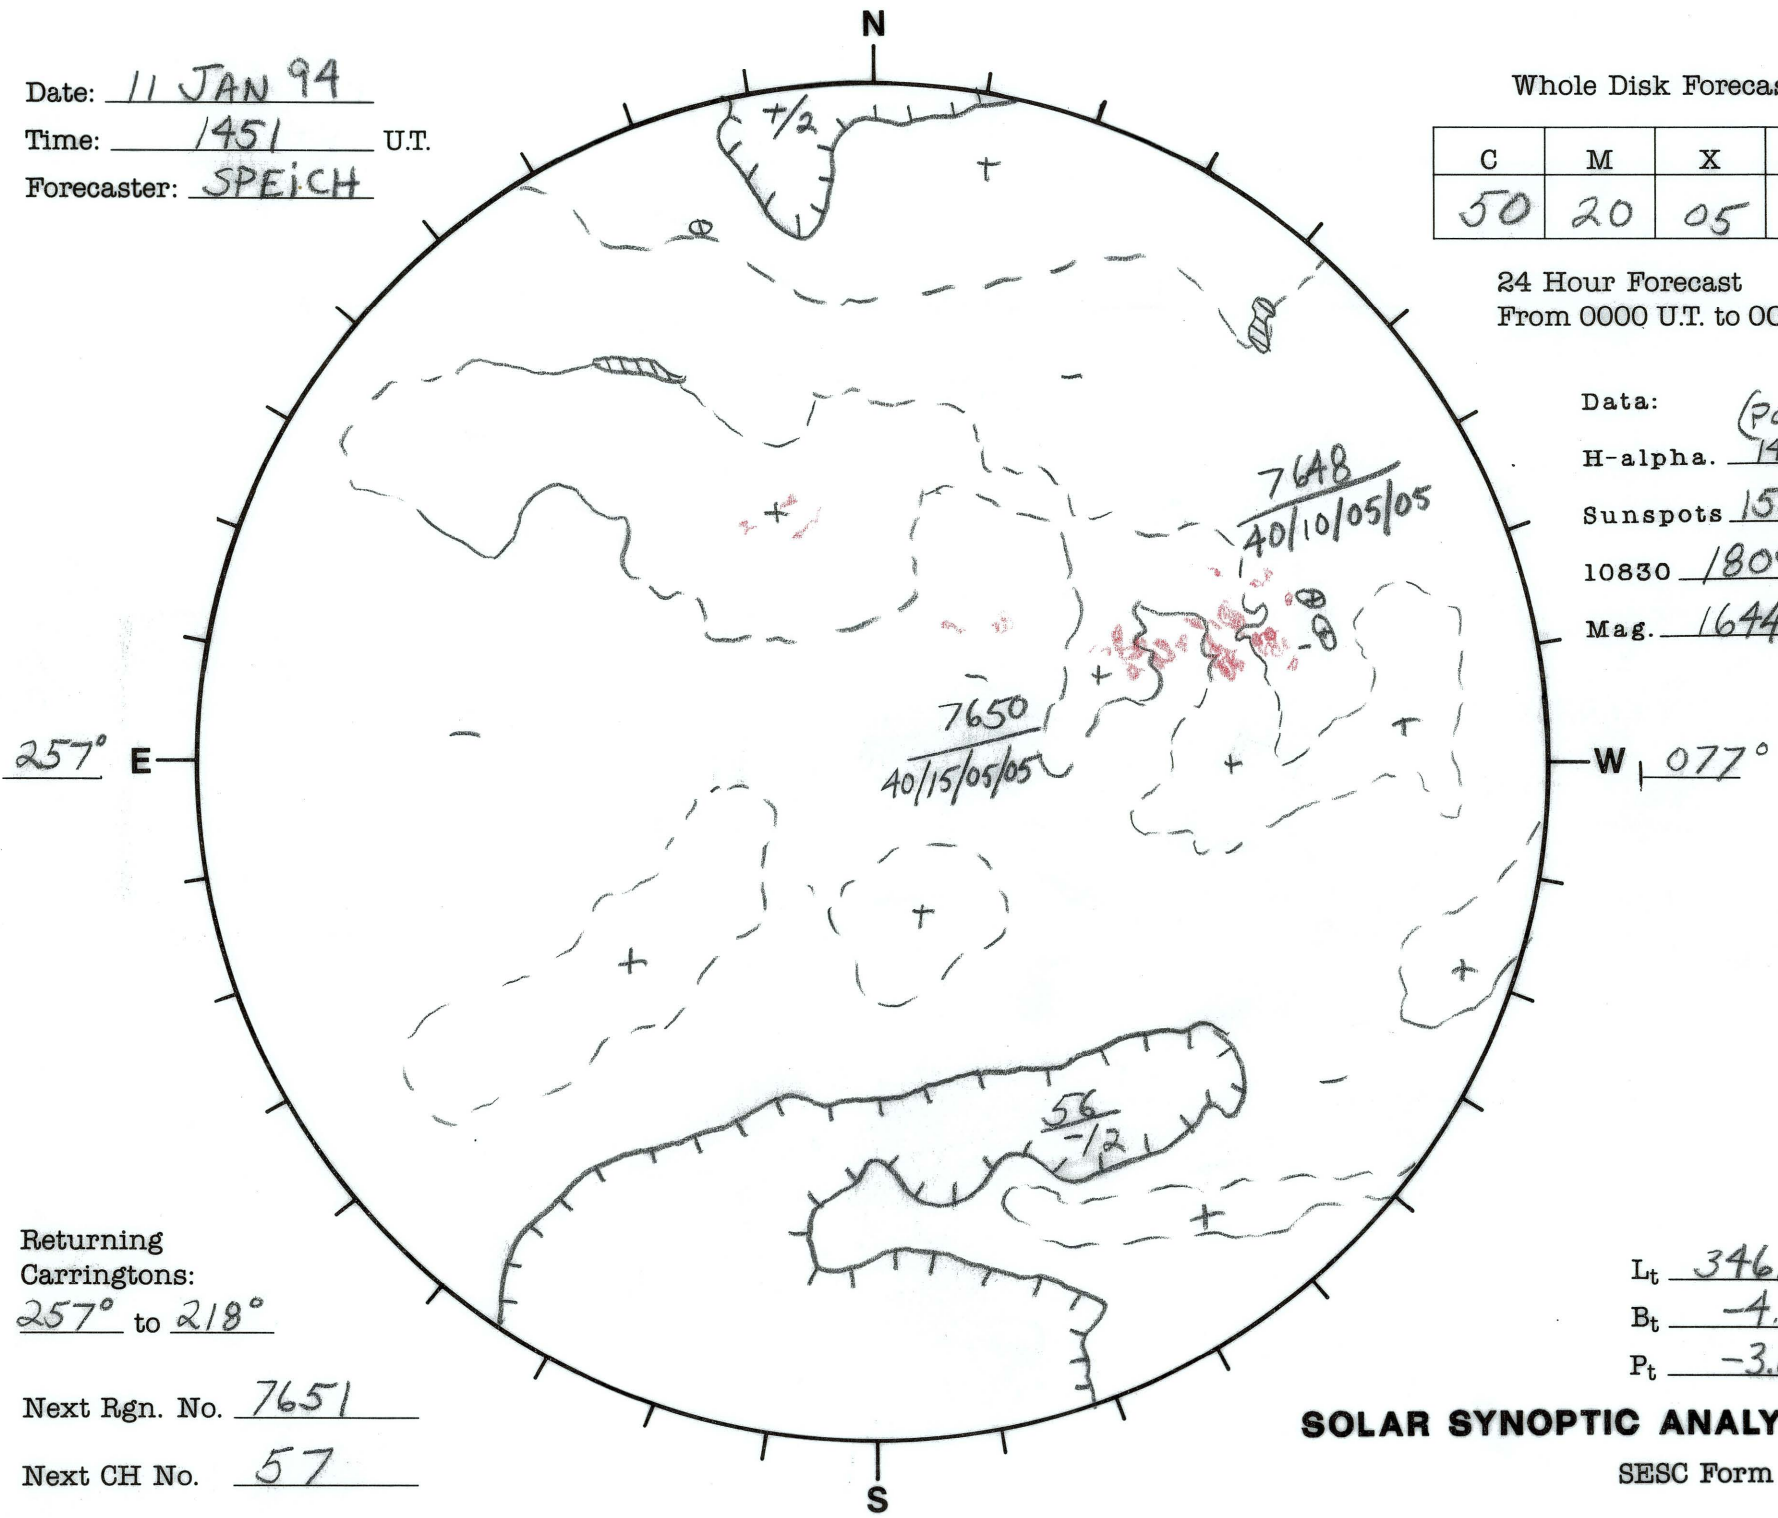

Date: 11 JAN 94
 Time: 1451 U.T.
 Forecaster: SPEICH

Whole Disk Forecast

C	M	X	P
50	20	05	05

24 Hour Forecast
 From 0000 U.T. to 0000 U.T.

Data: (POOR!)
 H-alpha. 1451 U.T.
 Sunspots 1530 U.T.
 10830 1809 U.T.
 Mag. 1644 U.T.

Returning Carringtons: 257° to 218°

Next Rgn. No. 7651

Next CH No. 57

L_t 346.8°
 B_t -4.2°
 P_t -3.0°

SOLAR SYNOPTIC ANALYSIS