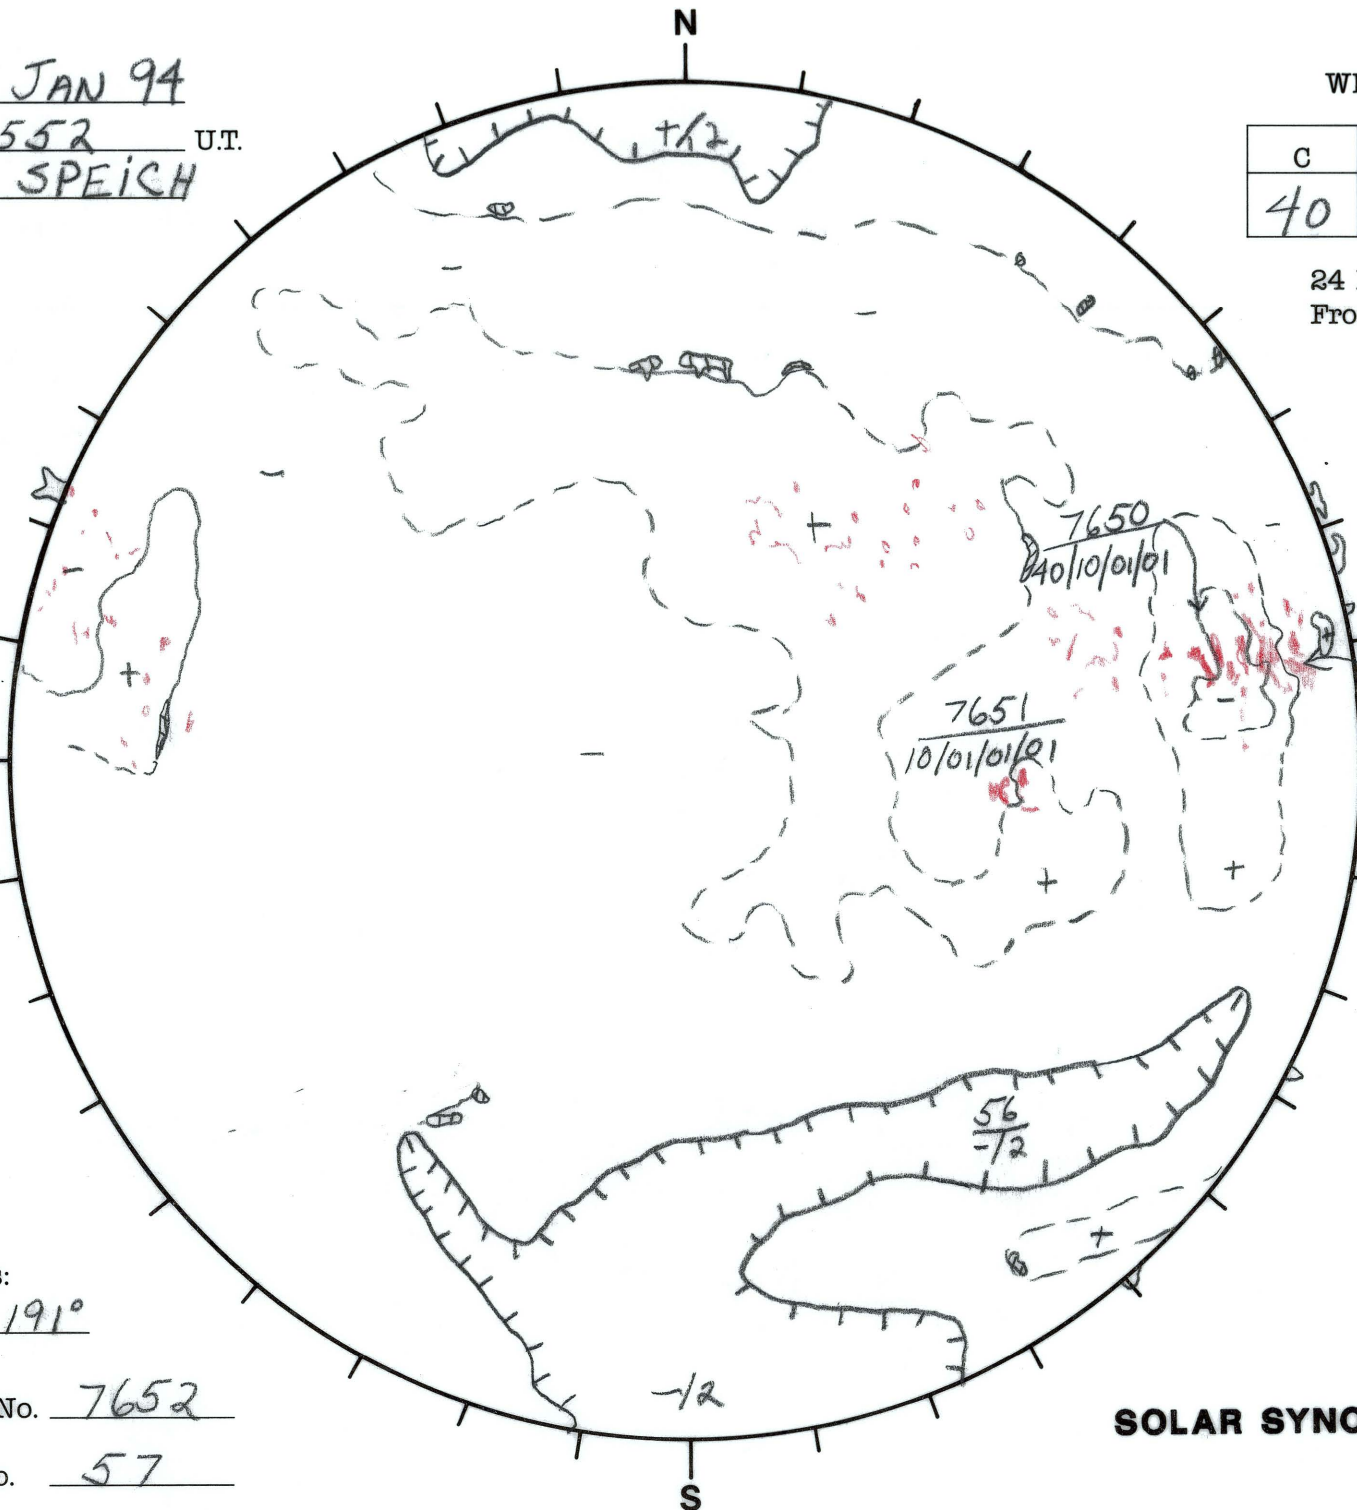

Date: 13 JAN 94
 Time: 1552 U.T.
 Forecaster: SPEICH

Whole Disk Forecast

C	M	X	P
40	10	01	01

24 Hour Forecast
 From 0000 U.T. to 0000 U.T.

Data:

H-alpha. 1552 U.T.

Sunspots 1545 U.T.

10830 — U.T.

Mag. 1634 U.T.

7648
20/05/01/01

W 050°

230° E

Returning Carringtons:
230° to 191°

Next Rgn. No. 7652

Next CH No. 57

L_t 319.9°
 B_t -4.4°
 P_t -4.0°

SOLAR SYNOPTIC ANALYSIS

SESC Form W18