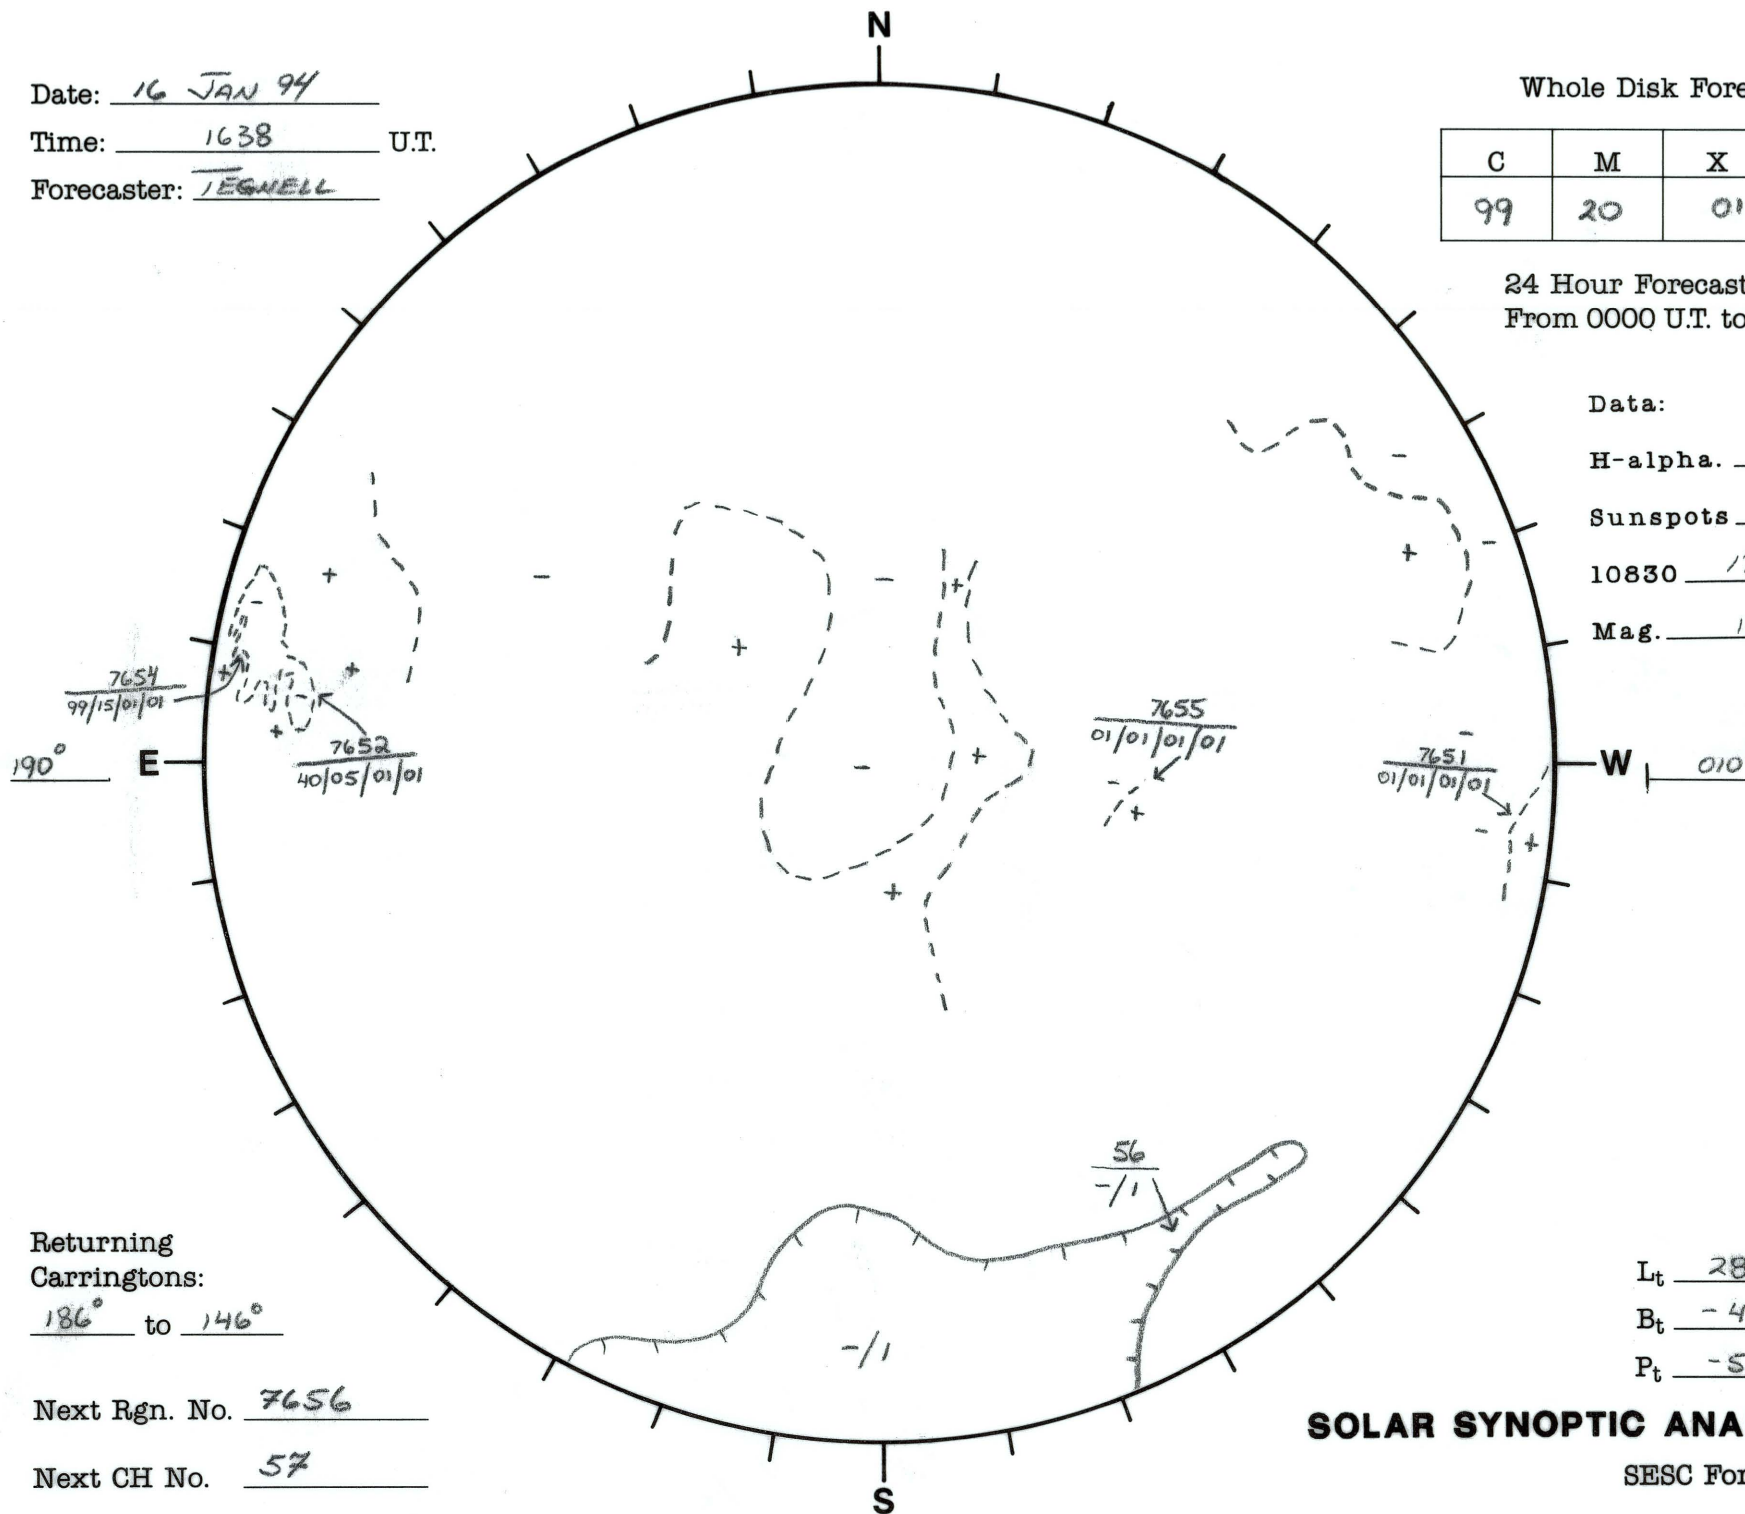

Date: 16 JAN 94
 Time: 1638 U.T.
 Forecaster: JEGWELL

Whole Disk Forecast

C	M	X	P
99	20	01	01

24 Hour Forecast
 From 0000 U.T. to 0000 U.T.

Data:
 H-alpha. N/A U.T.
 Sunspots N/A U.T.
 10830 1751 U.T.
 Mag. 1638 U.T.

Returning Carringtons:
186° to 146°

Next Rgn. No. 7656

Next CH No. 57

L_t 280.1°
 B_t -4.7°
 P_t -5.4°

SOLAR SYNOPTIC ANALYSIS

SESC Form W18