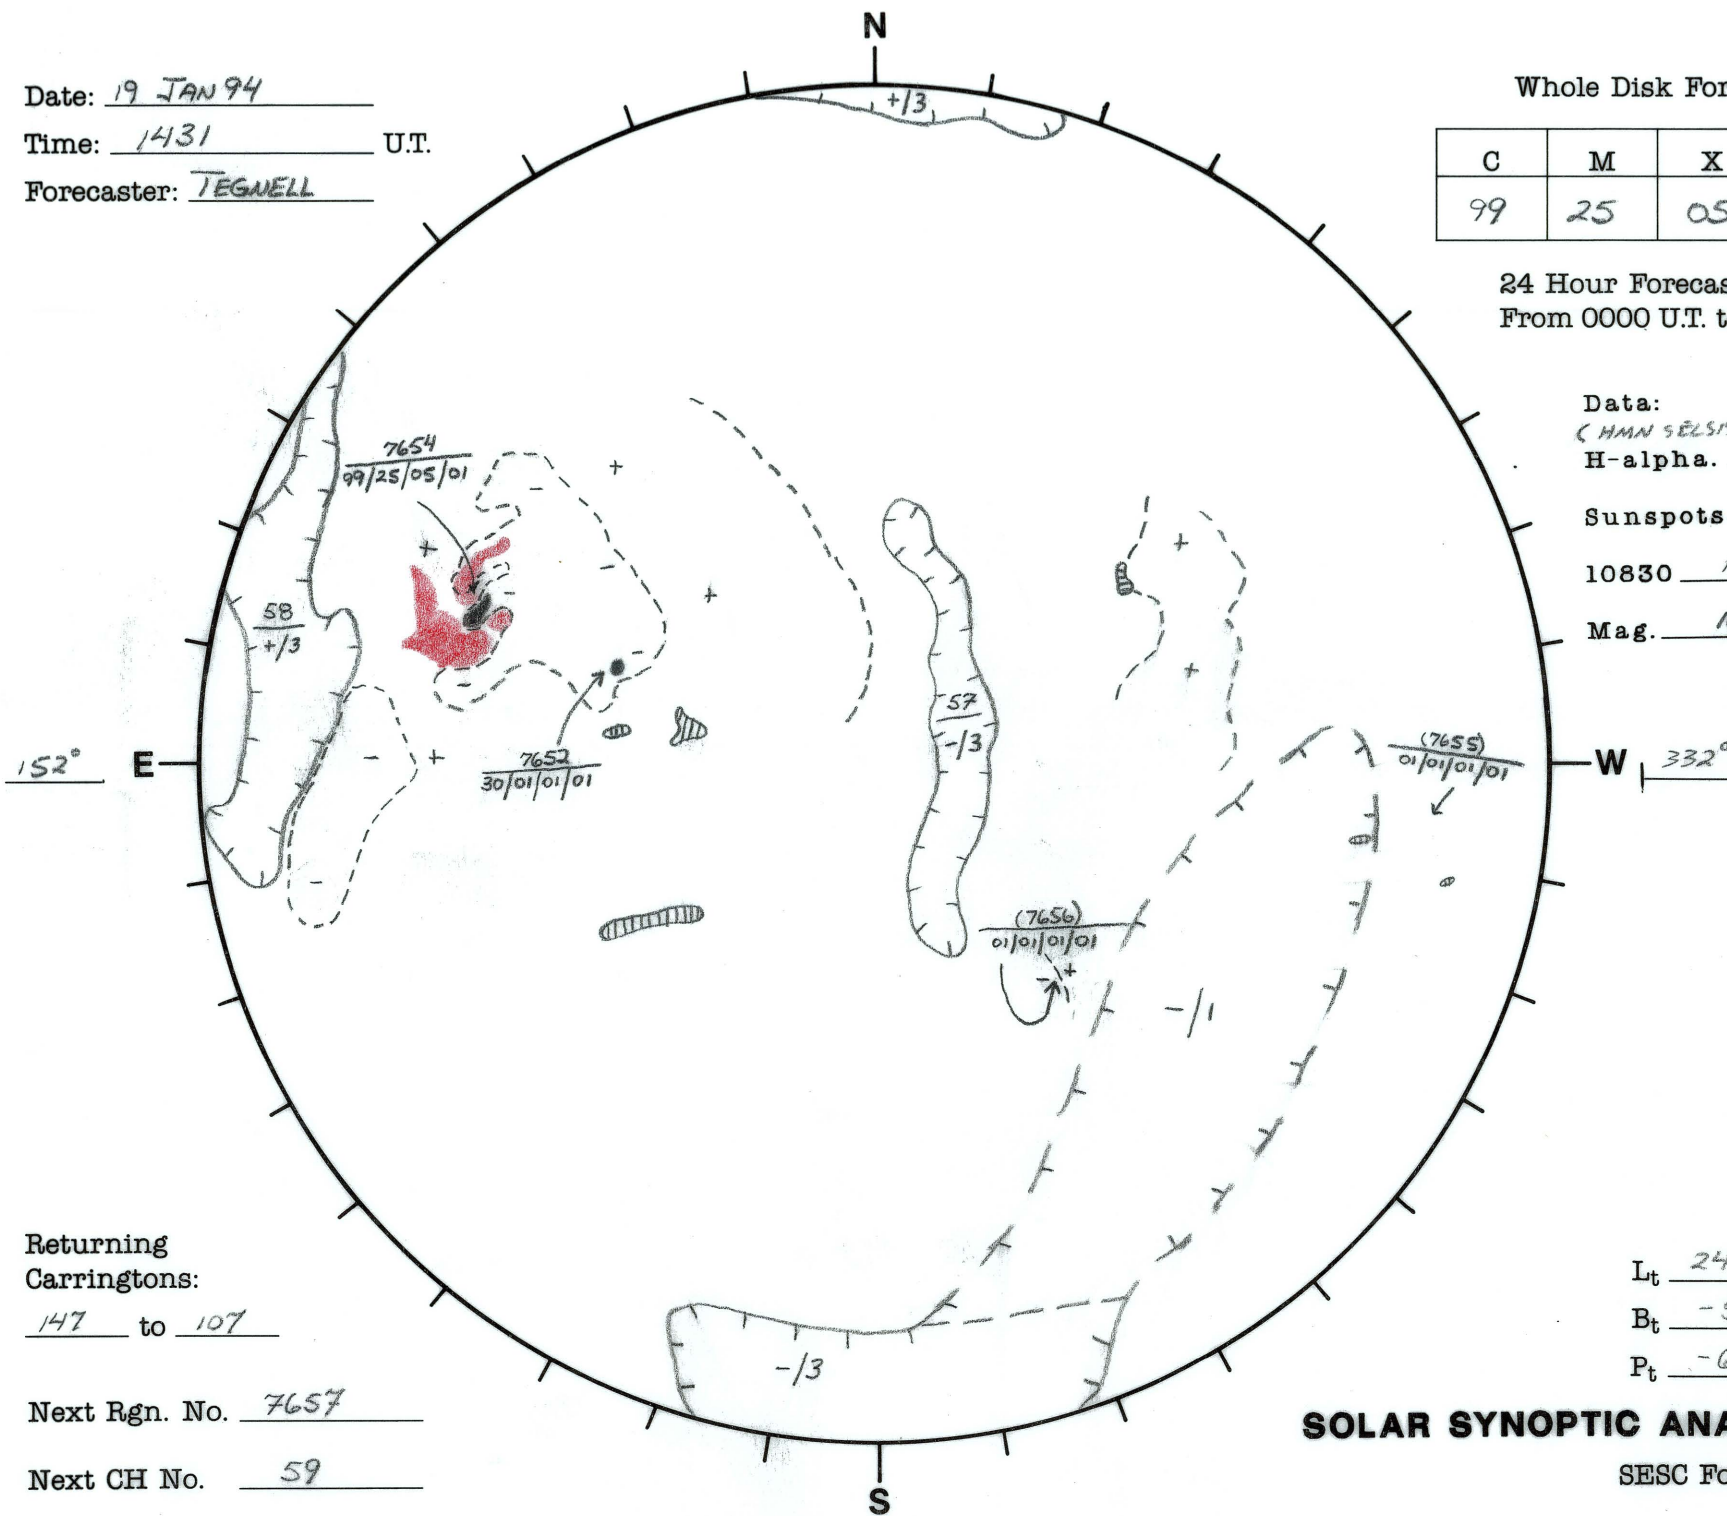

Date: 19 JAN 94
 Time: 1431 U.T.
 Forecaster: TEGWELL

Whole Disk Forecast

C	M	X	P
99	25	05	01

24 Hour Forecast
 From 0000 U.T. to 0000 U.T.

Data:
 (MMN SELSIS)
 H-alpha. 1431 U.T.
 Sunspots N/A U.T.
 10830 1743 U.T.
 Mag. 1633 U.T.

Returning Carringtons:
147 to 107

Next Rgn. No. 7657

Next CH No. 59

L_t 241.6°
 B_t -5.0°
 P_t -6.7°

SOLAR SYNOPTIC ANALYSIS

SESC Form W18