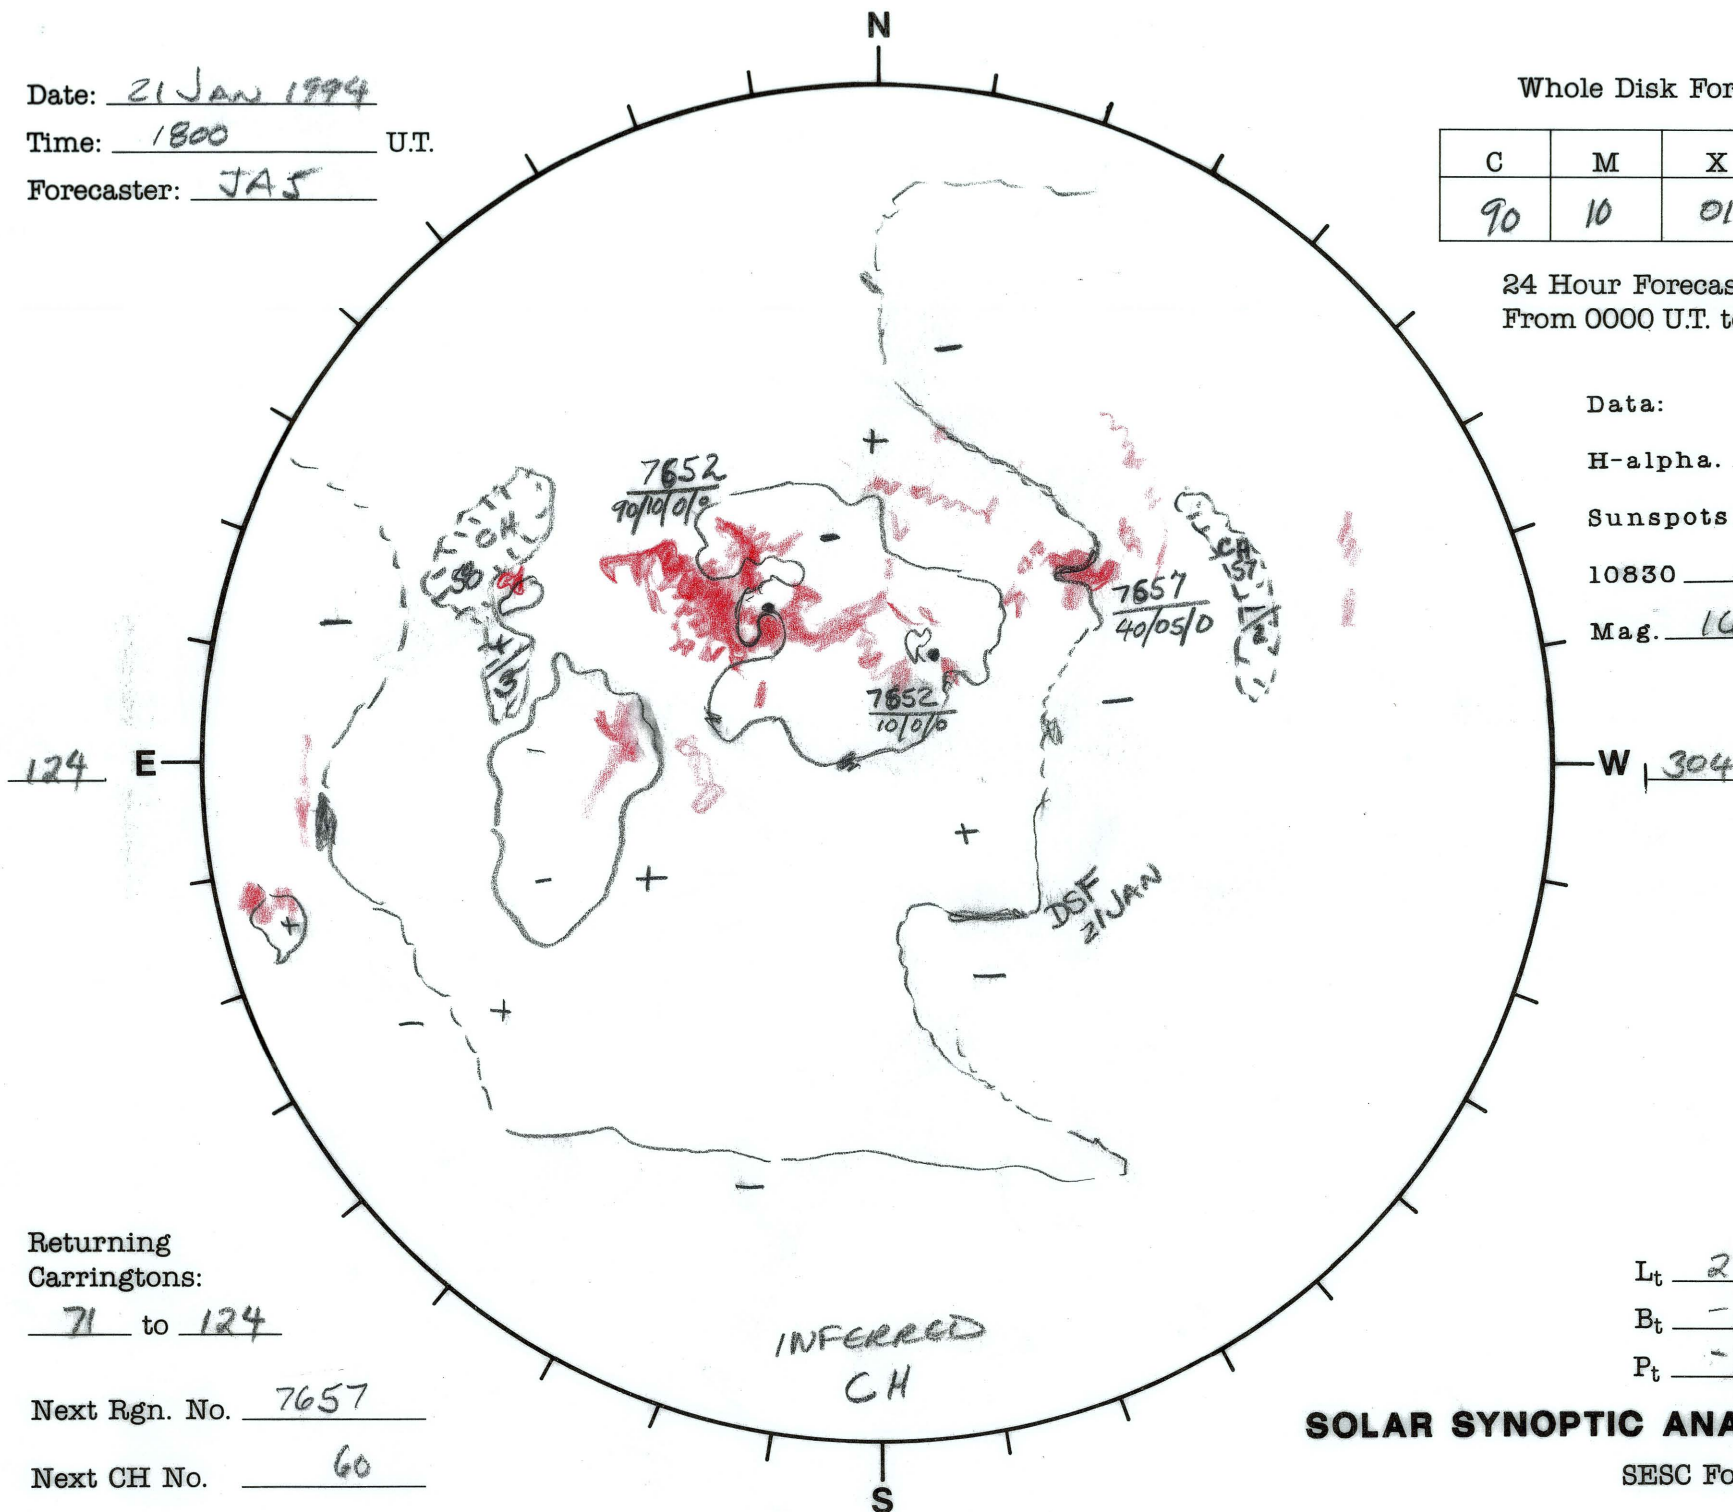

Date: 21 JAN 1994
 Time: 1800 U.T.
 Forecaster: JAJ

Whole Disk Forecast

C	M	X	P
90	10	01	01

24 Hour Forecast
 From 0000 U.T. to 0000 U.T.

Data:

H-alpha. 1600 U.T.

Sunspots 1546 U.T.

10830 1734 U.T.

Mag. 16 27 U.T.

Returning Carringtons:

71 to 124

Next Rgn. No. 7657

Next CH No. 60

L_t 214.5

B_t -5.2

P_t -7.6

SOLAR SYNOPTIC ANALYSIS

SESC Form W18