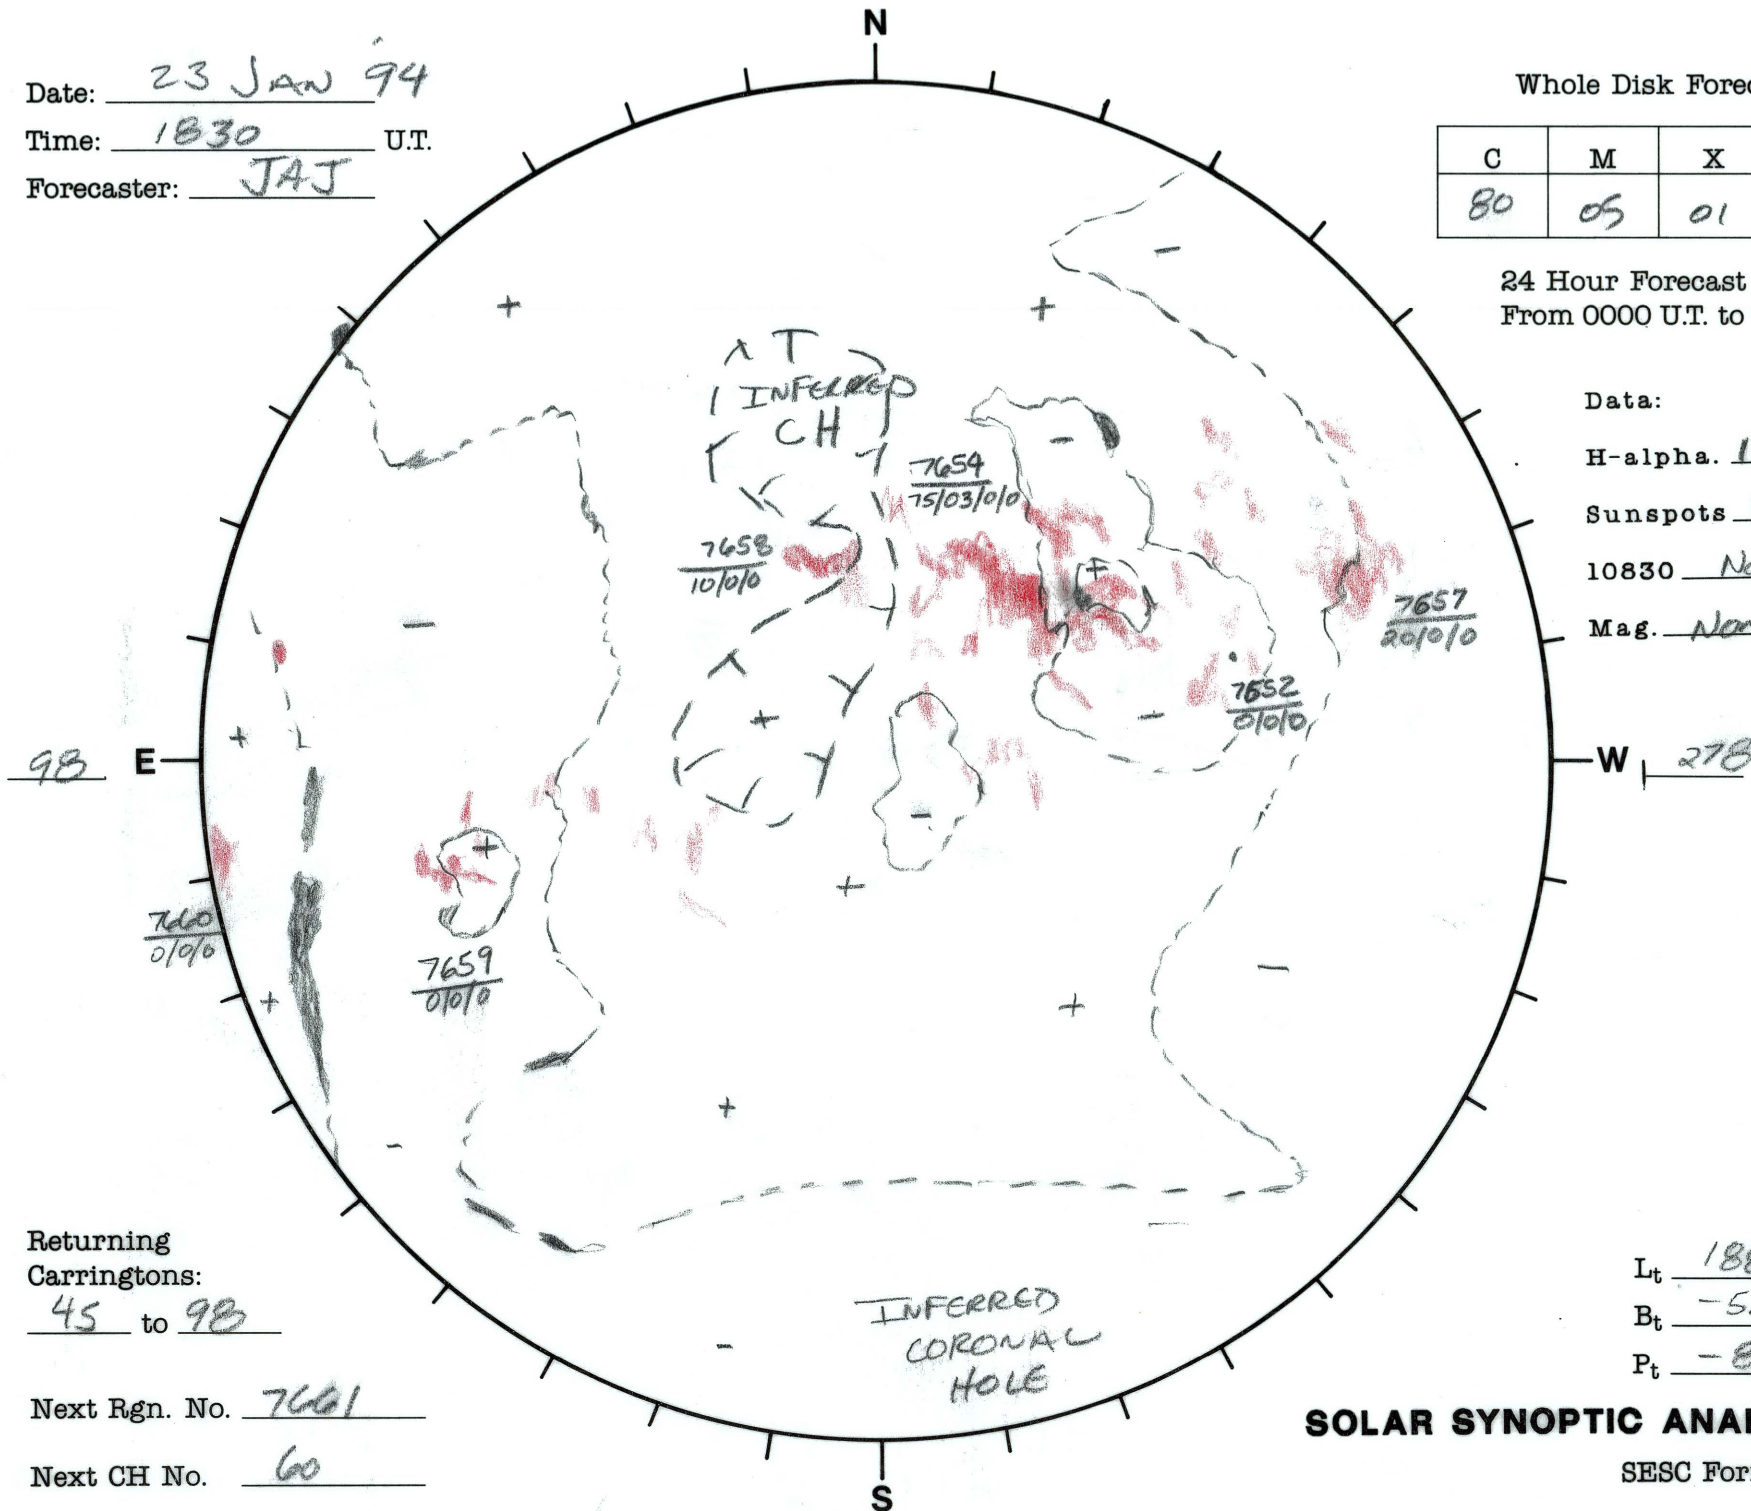

Date: 23 JAN 94
 Time: 1830 U.T.
 Forecaster: JAJ

Whole Disk Forecast

C	M	X	P
80	05	01	01

24 Hour Forecast
 From 0000 U.T. to 0000 U.T.

Data:
 H-alpha. 1535 U.T.
 Sunspots 1535 U.T.
 10830 NONE U.T.
 Mag. NONE U.T.

Returning Carringtons:
45 to 98

Next Rgn. No. 7601

Next CH No. 60

L_t 188.4
 B_t -5.4
 P_t -8.5

SOLAR SYNOPTIC ANALYSIS