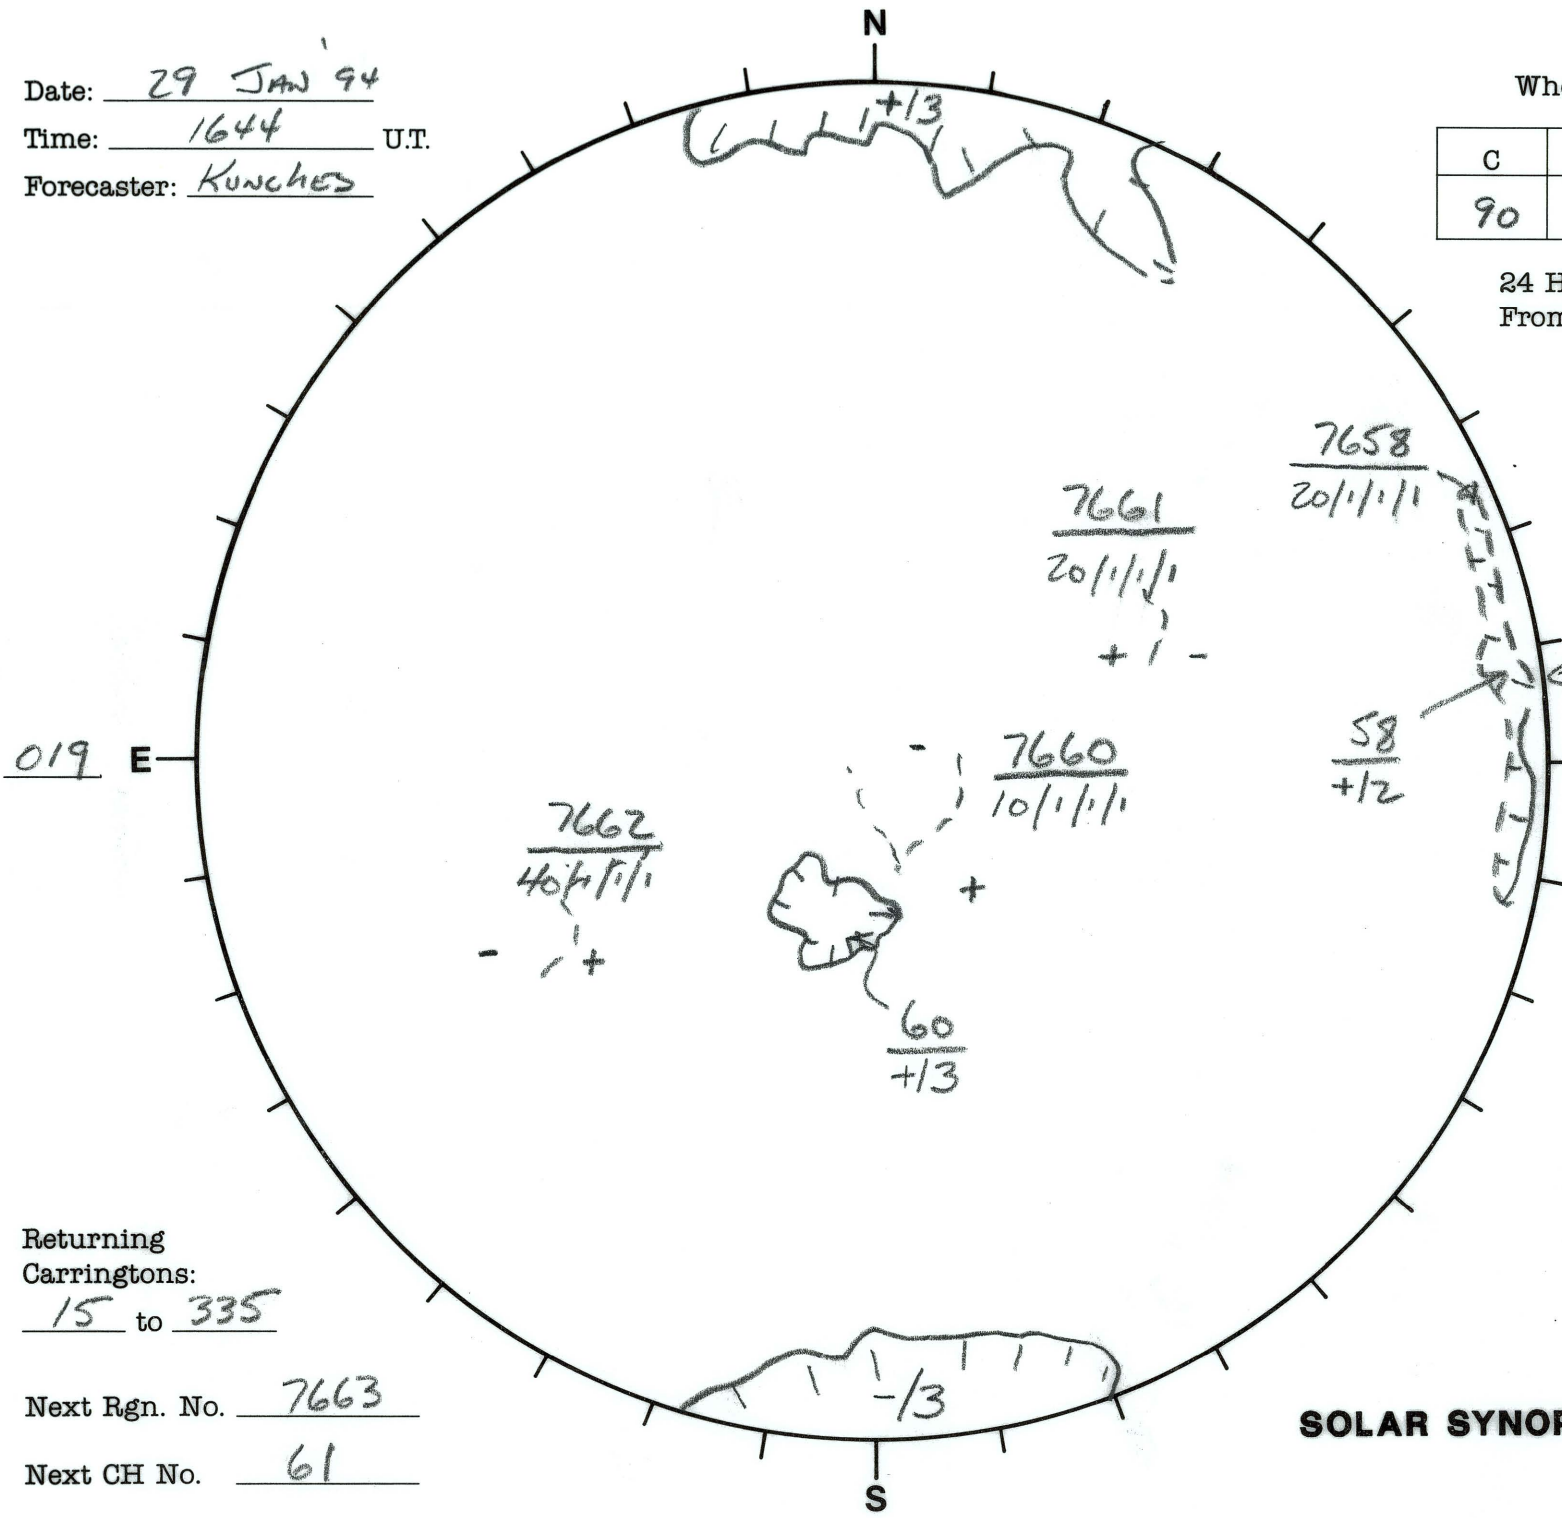

Date: 29 JAN '94
 Time: 1644 U.T.
 Forecaster: Kunches

Whole Disk Forecast

C	M	X	P
90	25	01	01

24 Hour Forecast
 From 0000 U.T. to 0000 U.T.

Data:
 H-alpha. NA U.T.
 Sunspots NA U.T.
 10830 1752 U.T.
 Mag. 1644 U.T.

Returning Carringtons:
15 to 335

Next Rgn. No. 7663
 Next CH No. 61

L_t 108.7
 B_t -5.9
 P_t -11.2

SOLAR SYNOPTIC ANALYSIS