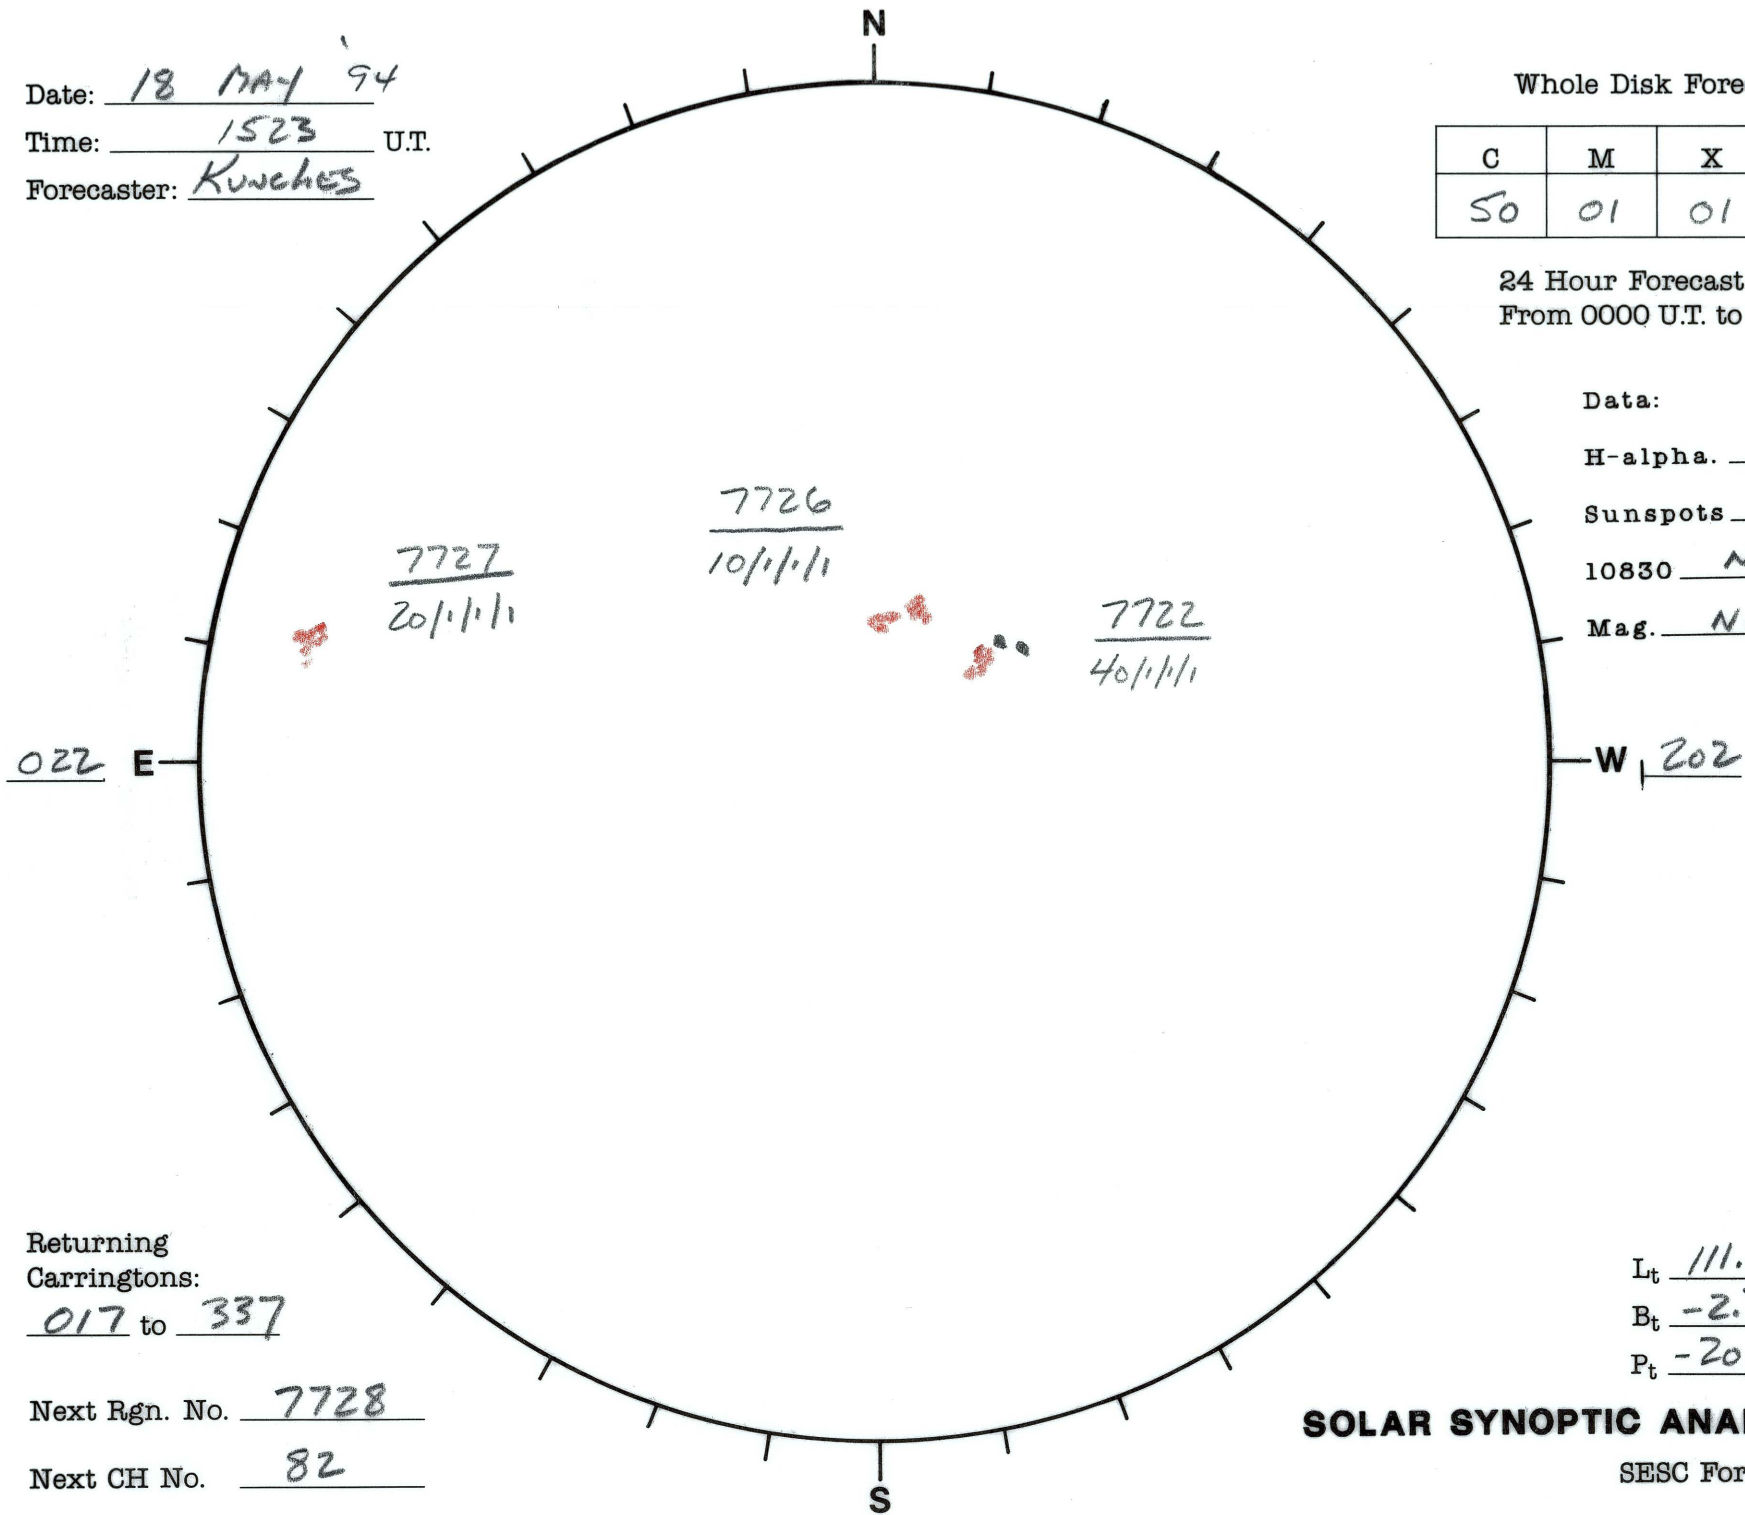

Date: 18 MAY '94
 Time: 1523 U.T.
 Forecaster: Kunches

Whole Disk Forecast

C	M	X	P
50	01	01	01

24 Hour Forecast
 From 0000 U.T. to 0000 U.T.

Data:
 H-alpha. 1523 U.T.
 Sunspots NA U.T.
 10830 NA U.T.
 Mag. NA U.T.

Returning Carringtons:
017 to 337

Next Rgn. No. 7728

Next CH No. 82

L_t 111.7
 B_t -2.3
 P_t -20.0

SOLAR SYNOPTIC ANALYSIS

SESC Form W18