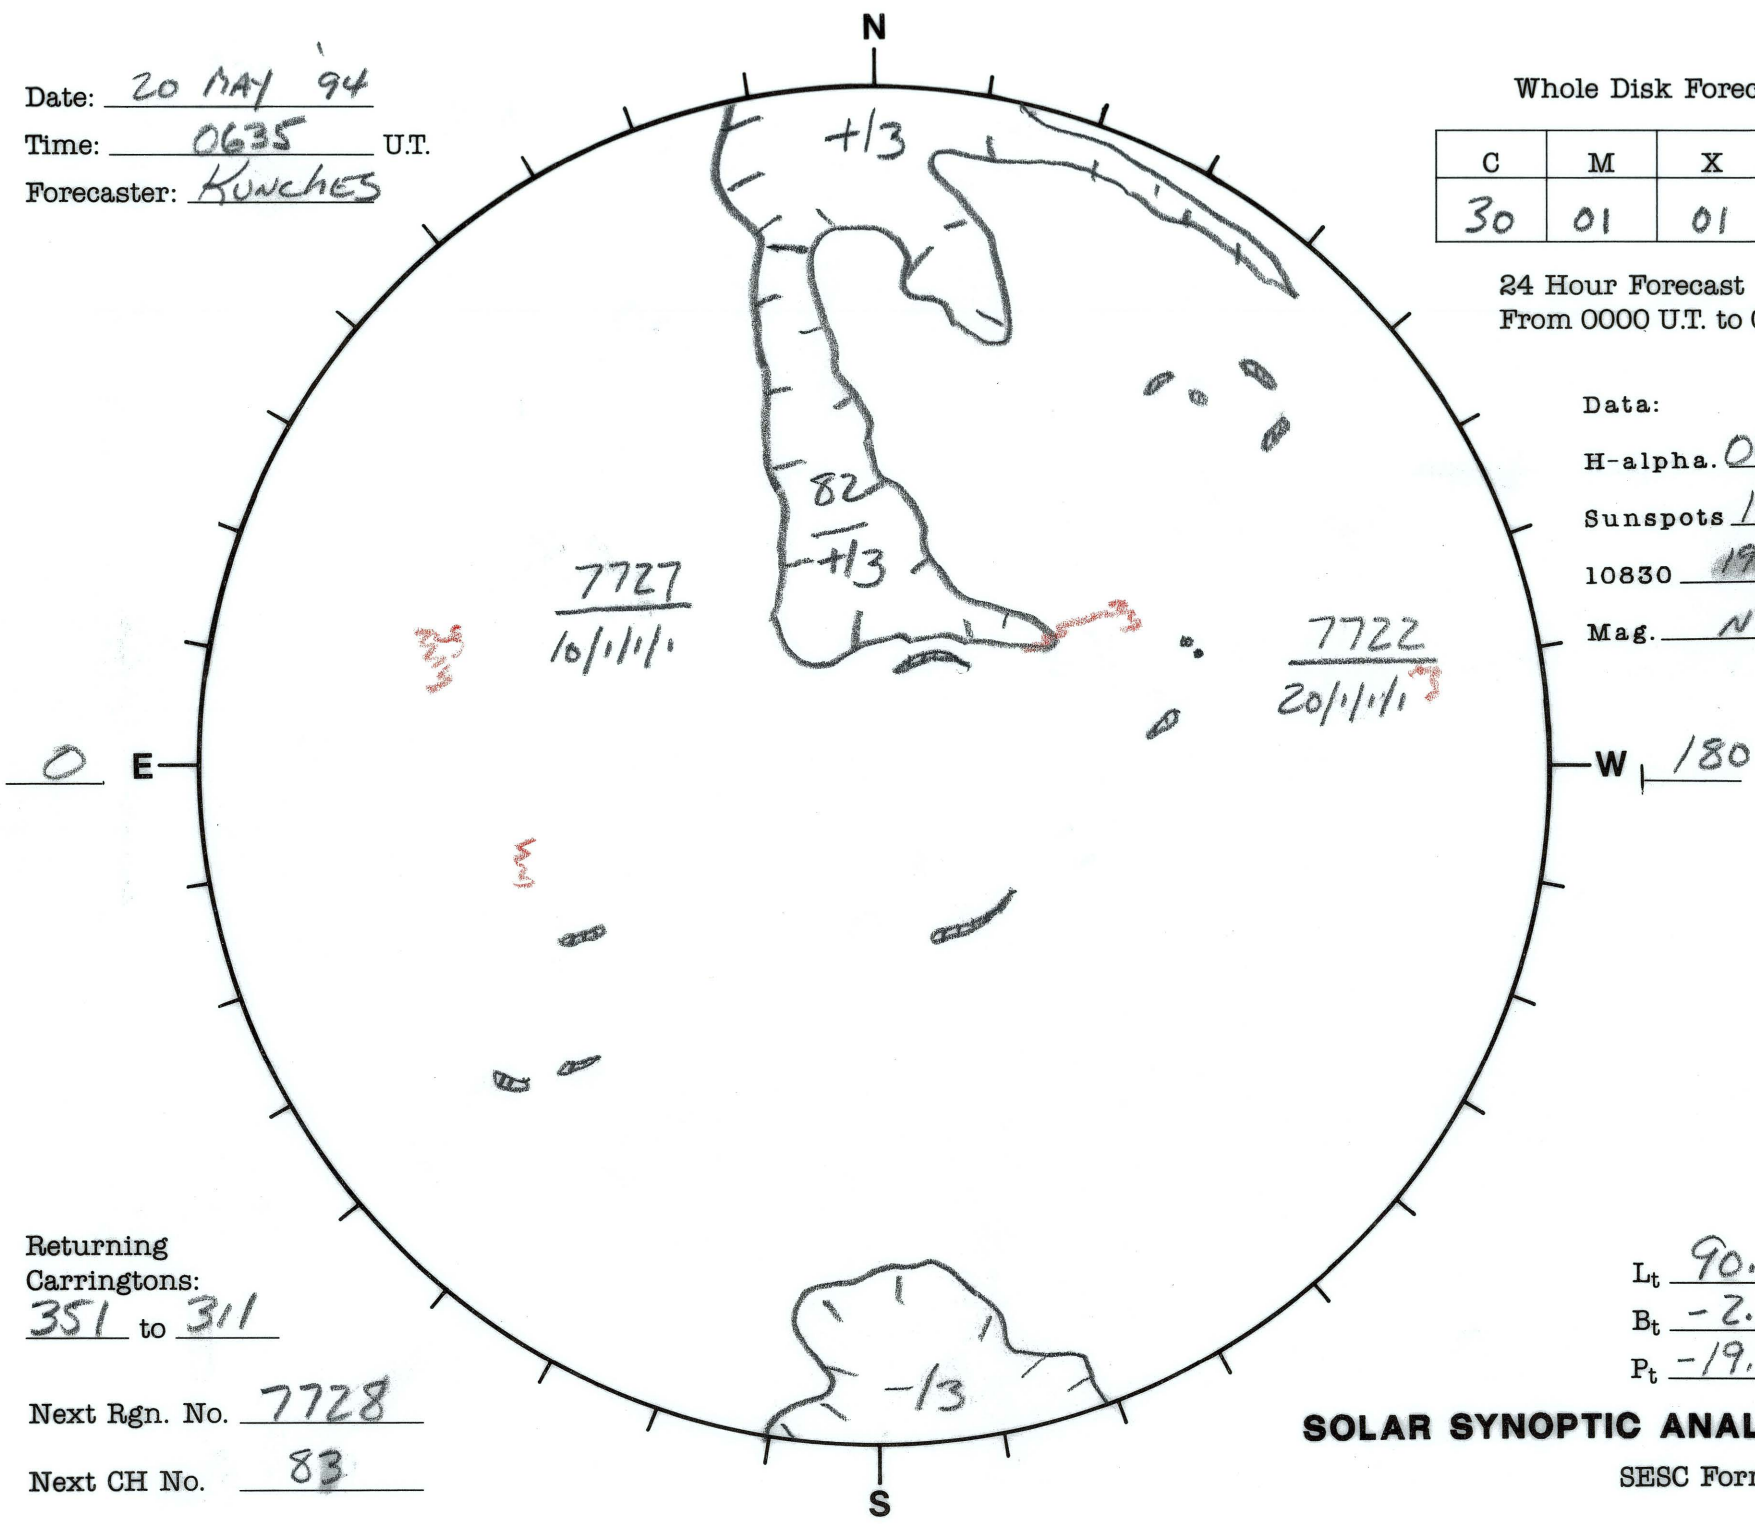

Date: 20 MAY '94
 Time: 0635 U.T.
 Forecaster: KUNCHES

Whole Disk Forecast

C	M	X	P
30	01	01	01

24 Hour Forecast
 From 0000 U.T. to 0000 U.T.

Data:
 H-alpha. 0635 U.T.
 Sunspots 1410 U.T.
 10830 1904 U.T.
 Mag. NA U.T.

Returning Carringtons:
351 to 311

Next Rgn. No. 7728
 Next CH No. 83

L_t 90.1
 B_t -2.1
 P_t -19.5

SOLAR SYNOPTIC ANALYSIS

SESC Form W18