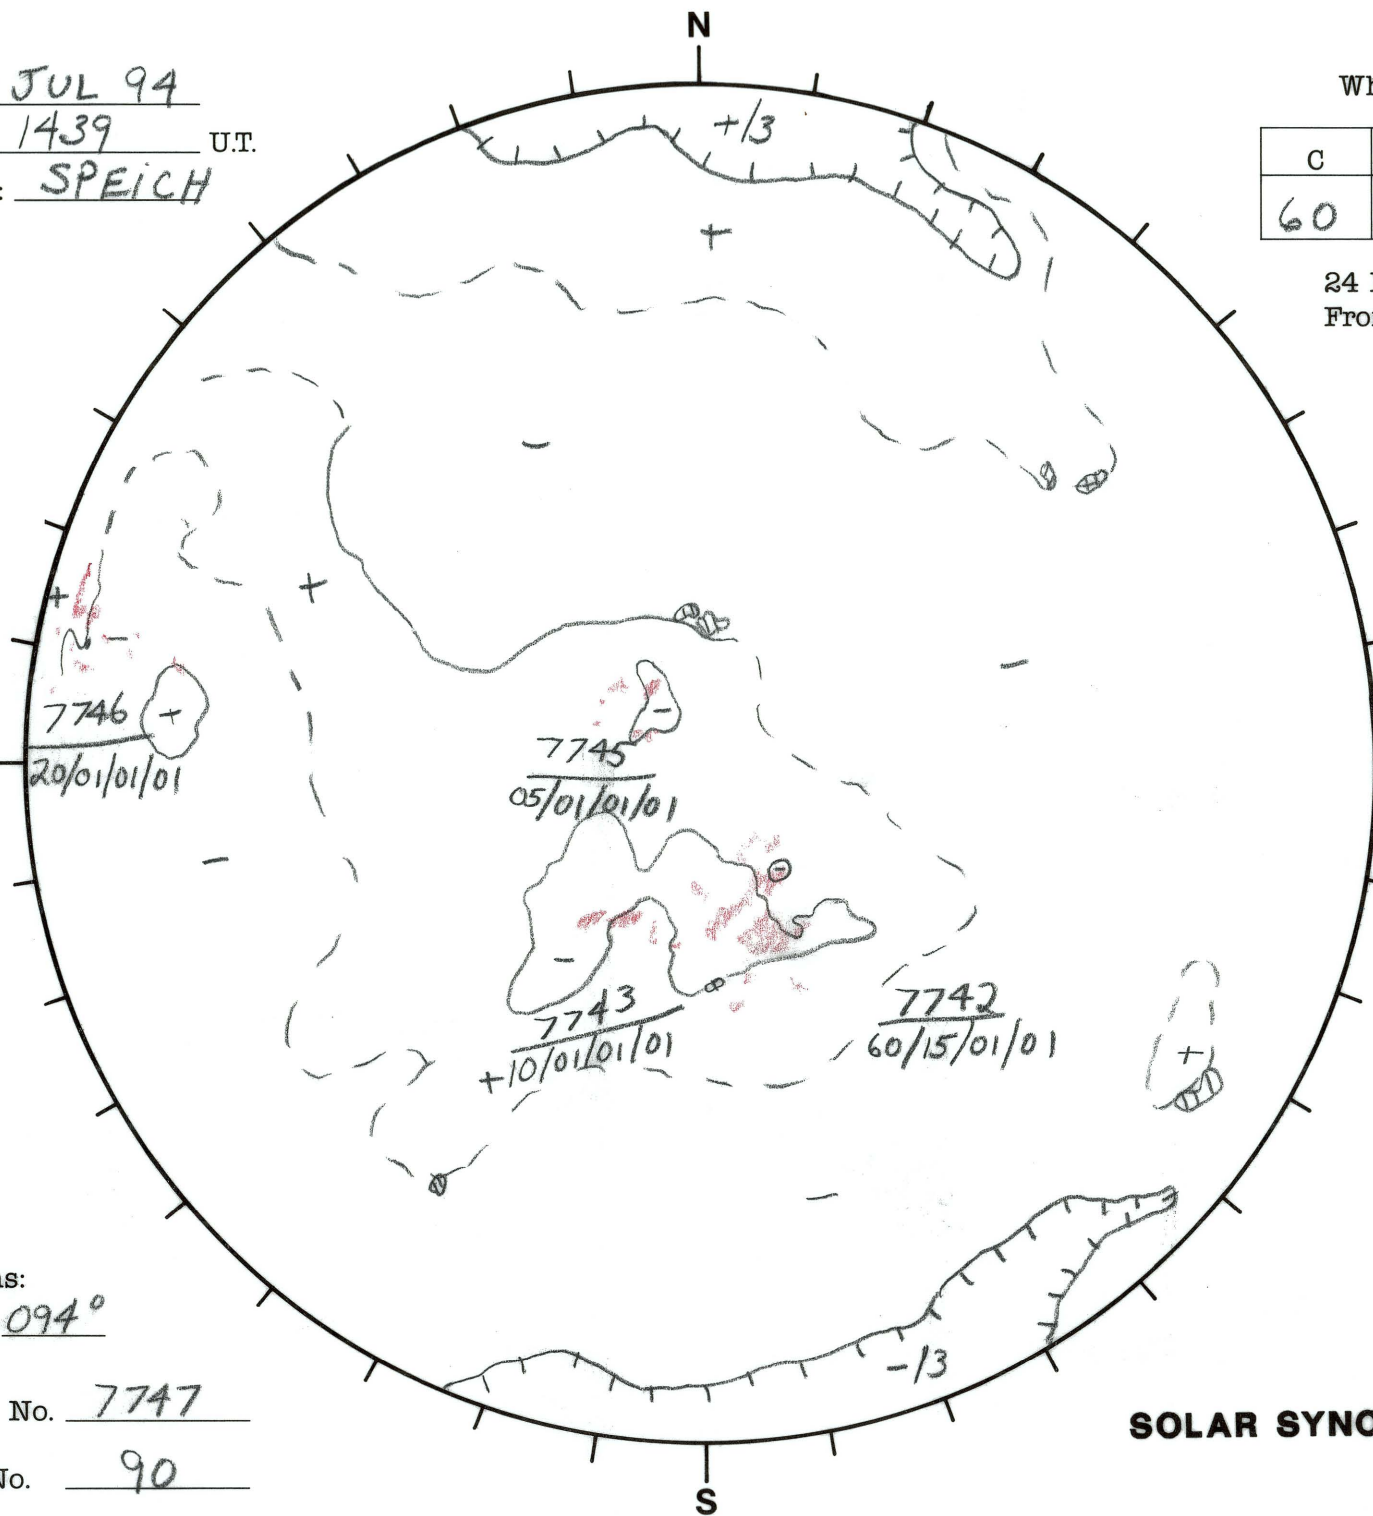

Date: 03 JUL 94
 Time: 1439 U.T.
 Forecaster: SPEICH

Whole Disk Forecast

C	M	X	P
60	15	01	01

24 Hour Forecast
 From 0000 U.T. to 0000 U.T.

Data:

H-alpha. 1439 U.T.

Sunspots 1415 U.T.

10830 1613 U.T.

Mag. 1459 U.T.

133° E

W 313°

Returning Carringtons:
133° to 094°

L_t 223.3°
 B_t +3.1°
 P_t -1.6°

Next Rgn. No. 7747
 Next CH No. 90

SOLAR SYNOPTIC ANALYSIS

SESC Form W18