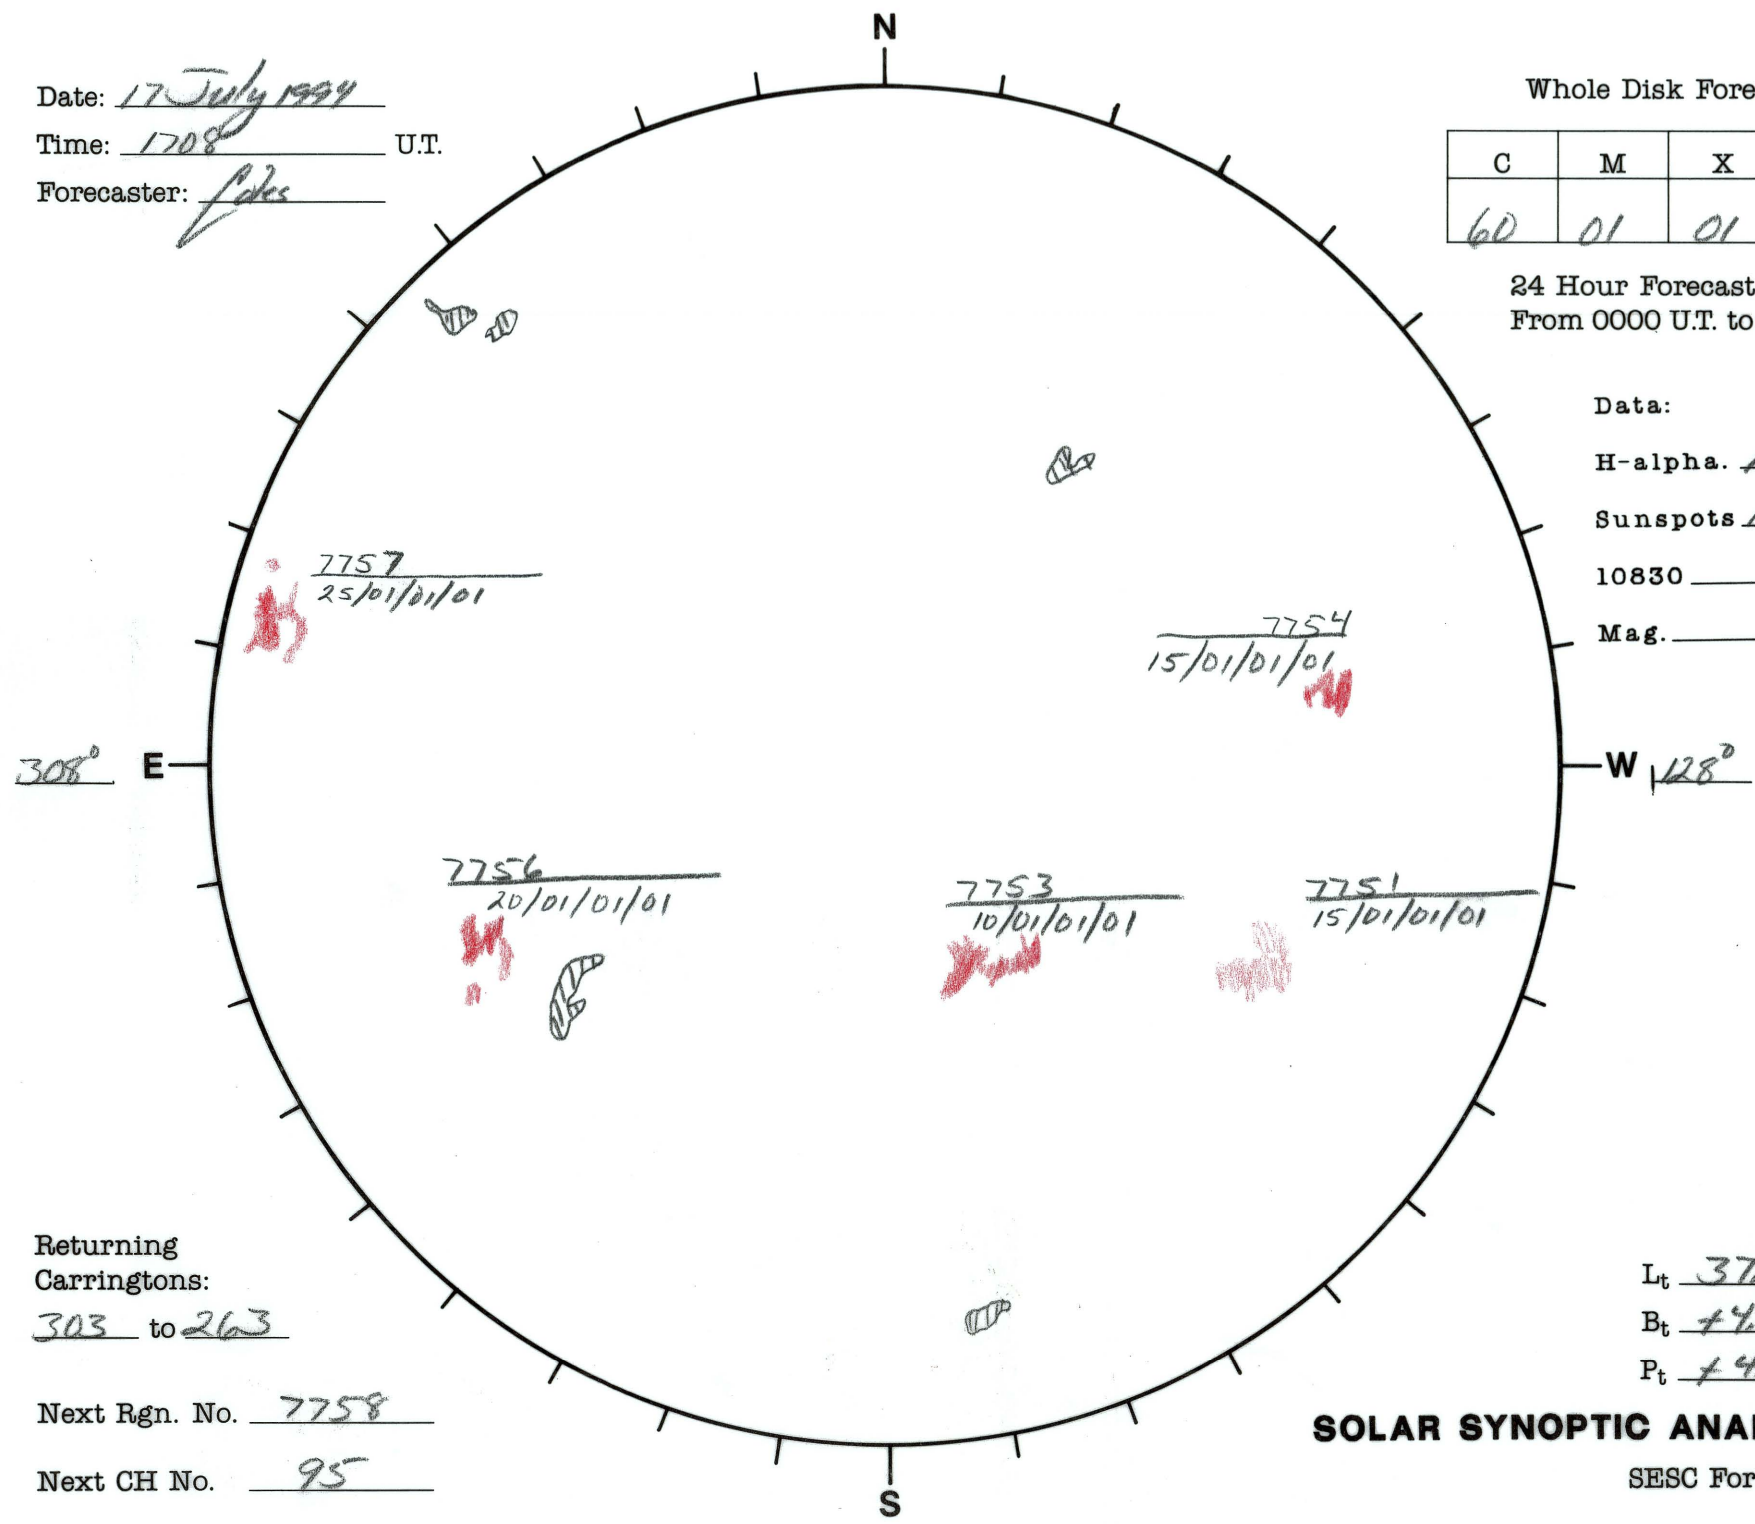

Date: 17 July 1994
 Time: 1708 U.T.
 Forecaster: Fates

Whole Disk Forecast

C	M	X	P
<u>60</u>	<u>01</u>	<u>01</u>	<u>01</u>

24 Hour Forecast
 From 0000 U.T. to 0000 U.T.

Data:
 H-alpha. 1501 U.T.
 Sunspots 1623 U.T.
 10830 _____ U.T.
 Mag. _____ U.T.

Returning Carringtons:
303 to 263

Next Rgn. No. 7758
 Next CH No. 95

L_t 37.8°
 B_t +4.6°
 P_t +4.7°

SOLAR SYNOPTIC ANALYSIS

SESC Form W18