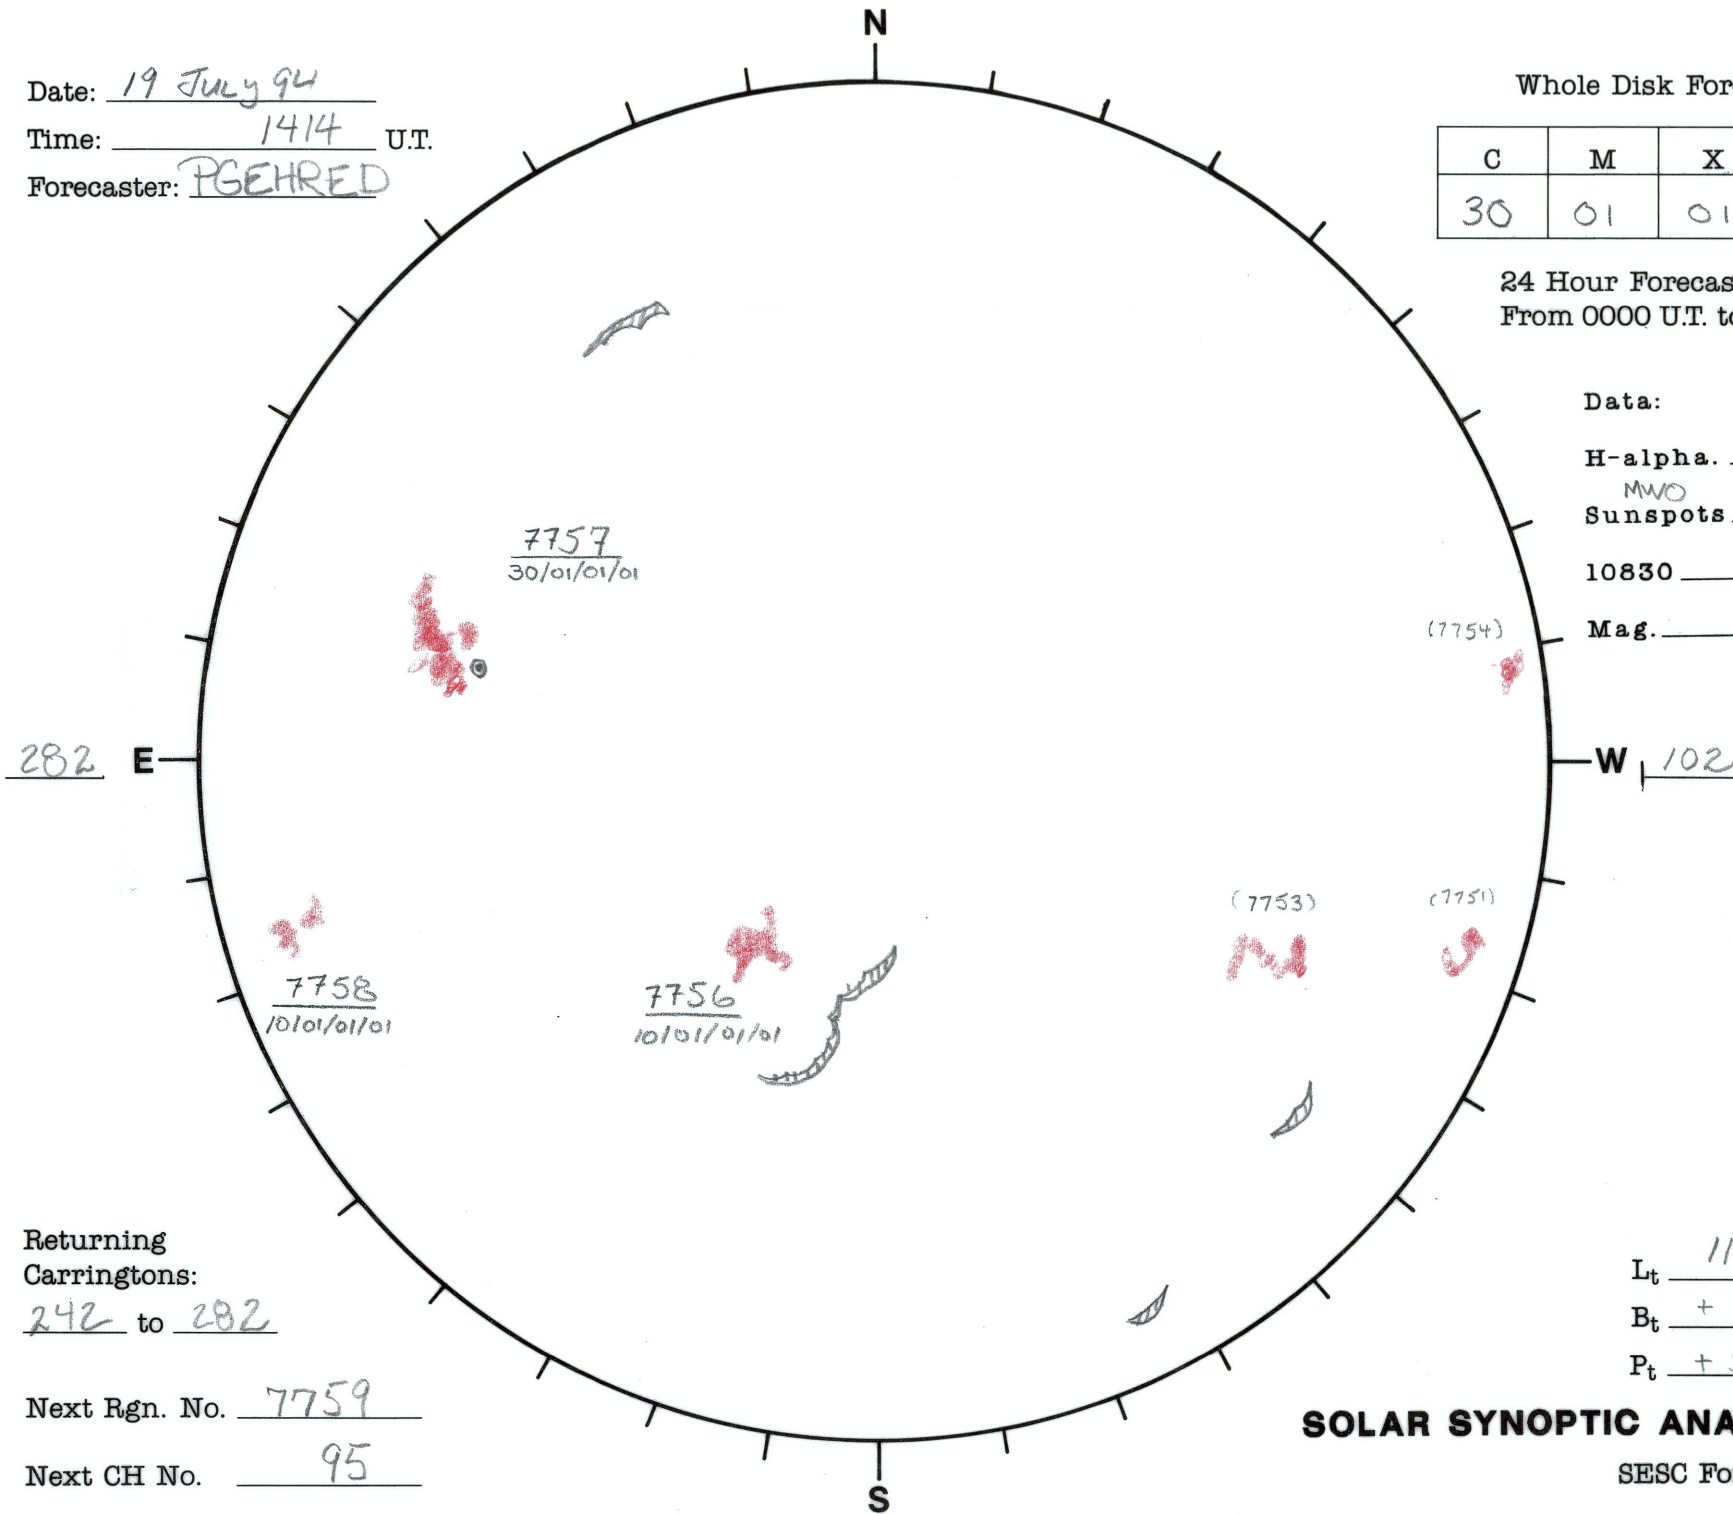

Date: 19 July 94
 Time: 1414 U.T.
 Forecaster: PGEHRED

Whole Disk Forecast

C	M	X	P
30	01	01	01

24 Hour Forecast
 From 0000 U.T. to 0000 U.T.

Data:

H-alpha. 1414 U.T.
 MWO
 Sunspots 1400 U.T.
 10830 - U.T.
 Mag. - U.T.

Returning
 Carringtons:
242 to 282

Next Rgn. No. 7759
 Next CH No. 95

L_t 11.8
 B_t + 4.8
 P_t + 5.5

SOLAR SYNOPTIC ANALYSIS

SESC Form W18