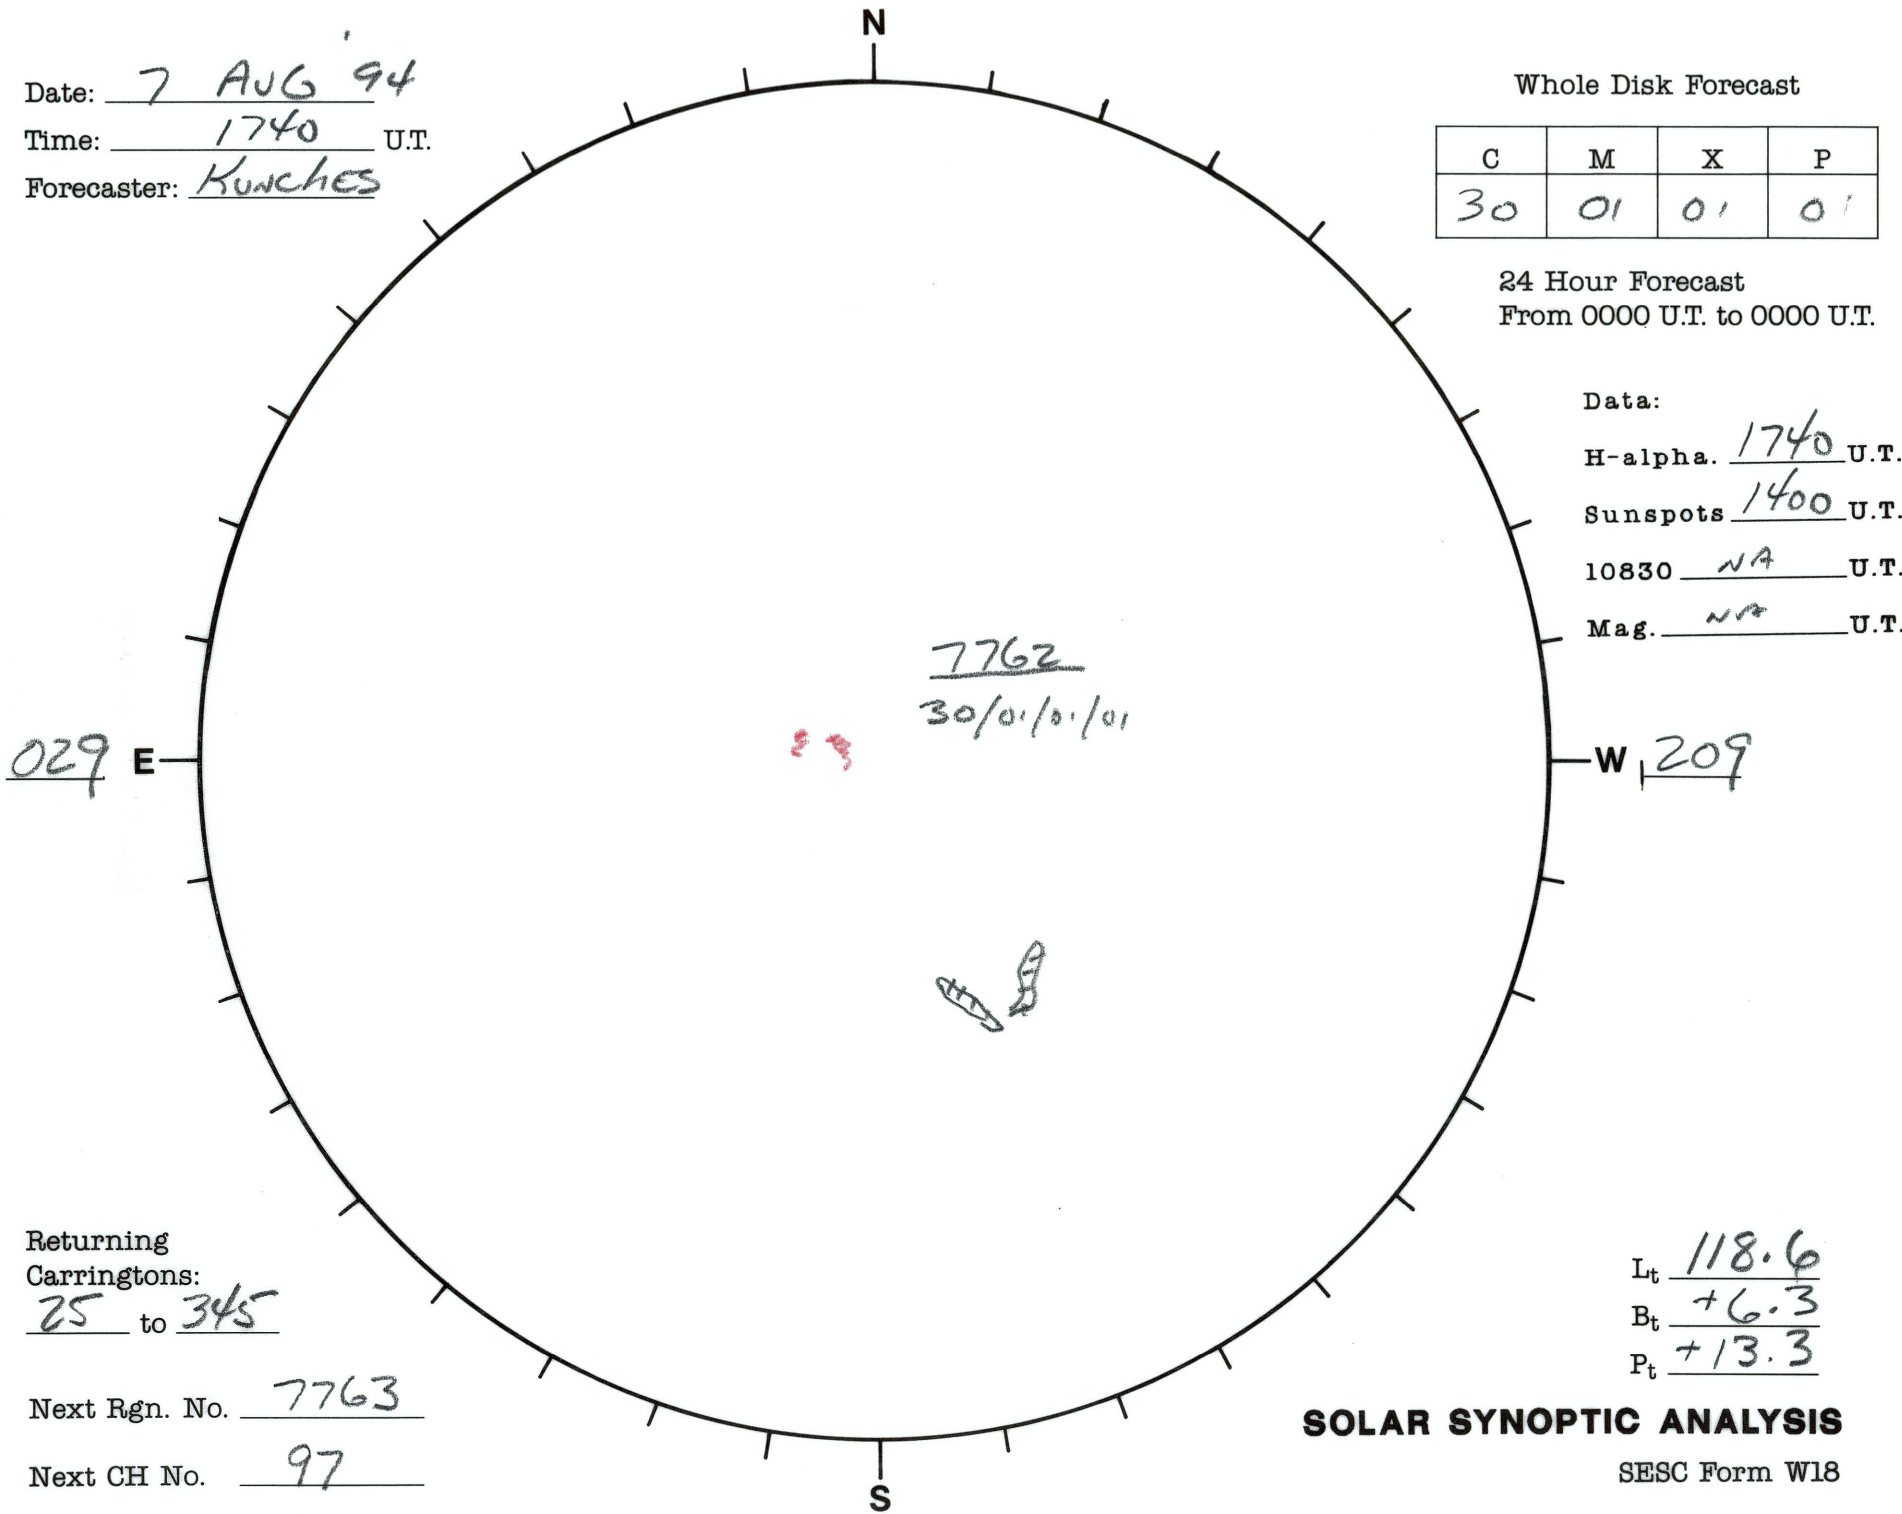

Date: 7 AUG '94  
 Time: 1740 U.T.  
 Forecaster: Kunches

Whole Disk Forecast

C	M	X	P
30	01	01	01

24 Hour Forecast  
 From 0000 U.T. to 0000 U.T.

Data:  
 H-alpha. 1740 U.T.  
 Sunspots 1400 U.T.  
 10830 NA U.T.  
 Mag. NA U.T.

Returning Carringtons:  
25 to 345

Next Rgn. No. 7763

Next CH No. 97

$L_t$  118.6  
 $B_t$  +6.3  
 $P_t$  +13.3

**SOLAR SYNOPTIC ANALYSIS**