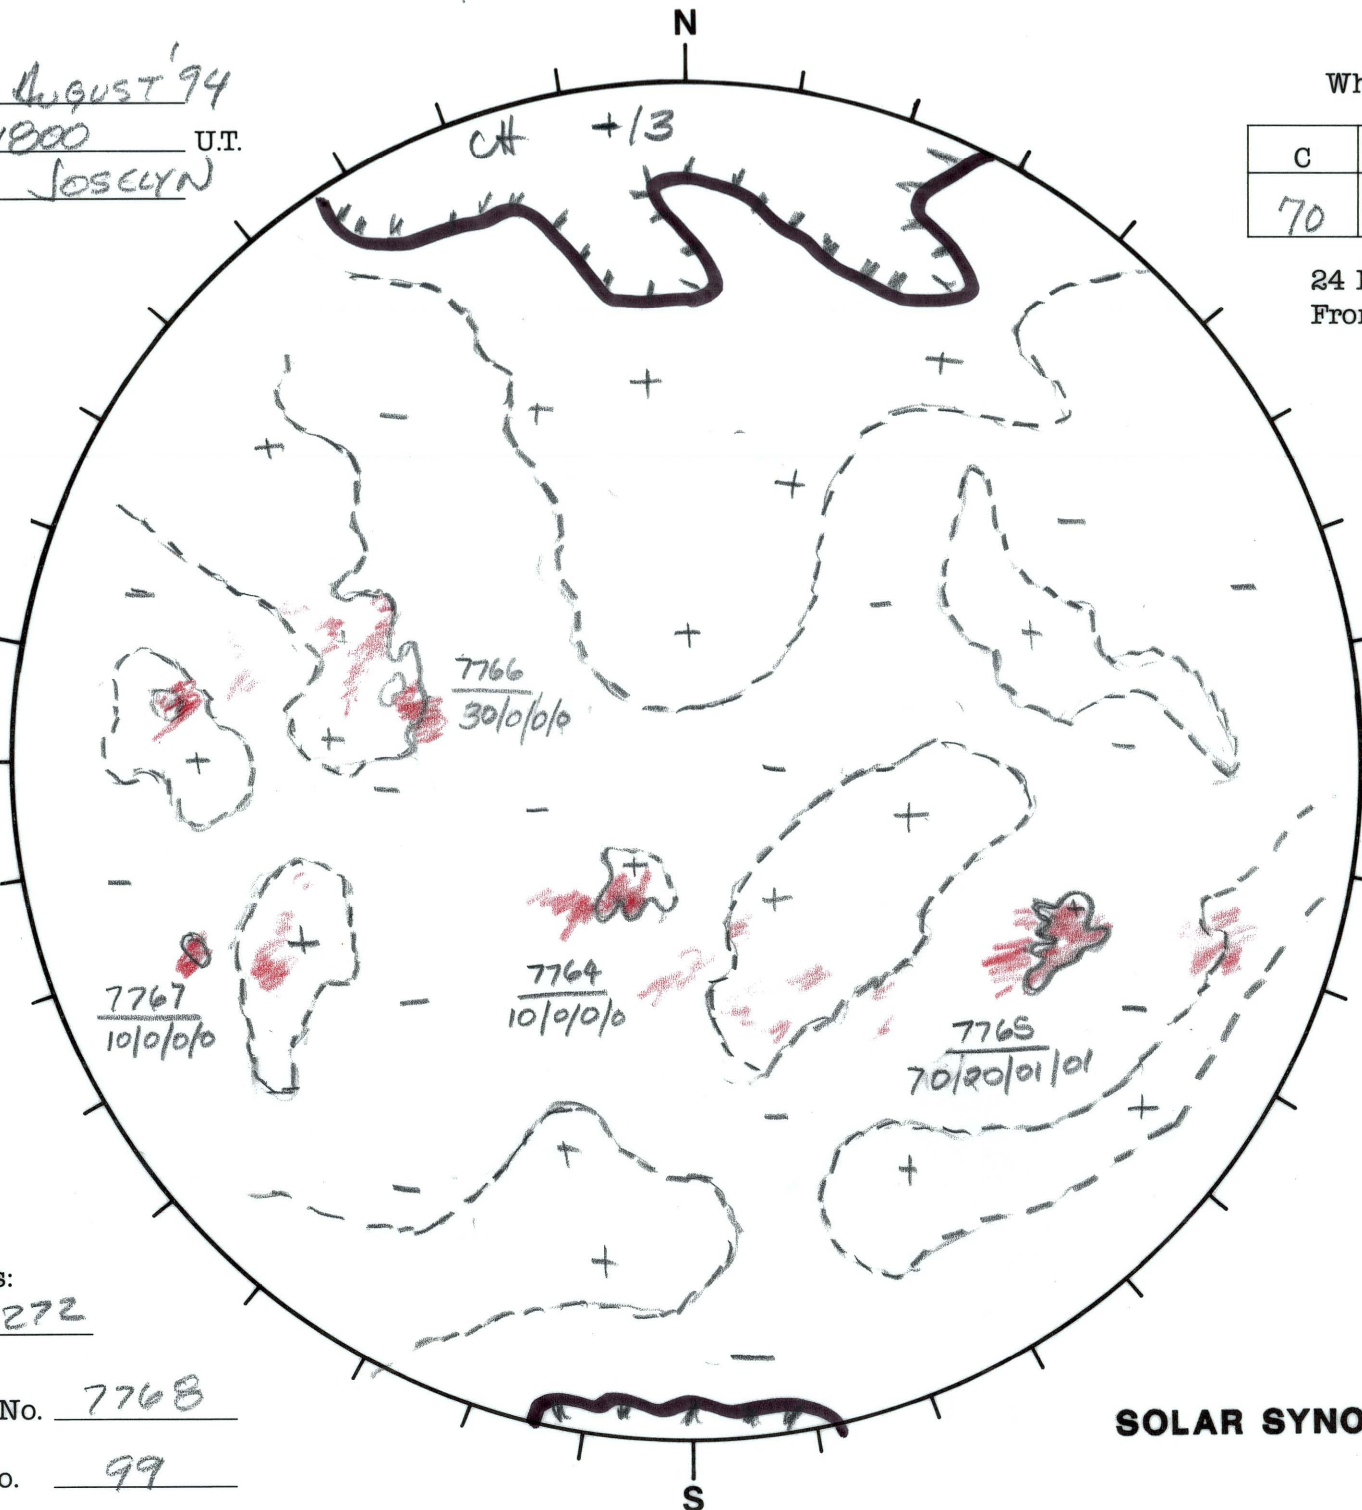

Date: 16 August '94  
 Time: 1800 U.T.  
 Forecaster: JOSELYN

Whole Disk Forecast

C	M	X	P
70	20	01	01

24 Hour Forecast  
 From 0000 U.T. to 0000 U.T.

Data:  
 H-alpha. 1459 U.T.  
 Sunspots \_\_\_\_\_ U.T.  
 10830 1526 U.T.  
 Mag. 1415 U.T.

272 E

W 92

Returning Carringtons:  
219 to 272

Next Rgn. No. 7768

Next CH No. 99

L<sub>t</sub> 1.5°  
 B<sub>t</sub> +6.7  
 P<sub>t</sub> 16.5

**SOLAR SYNOPTIC ANALYSIS**