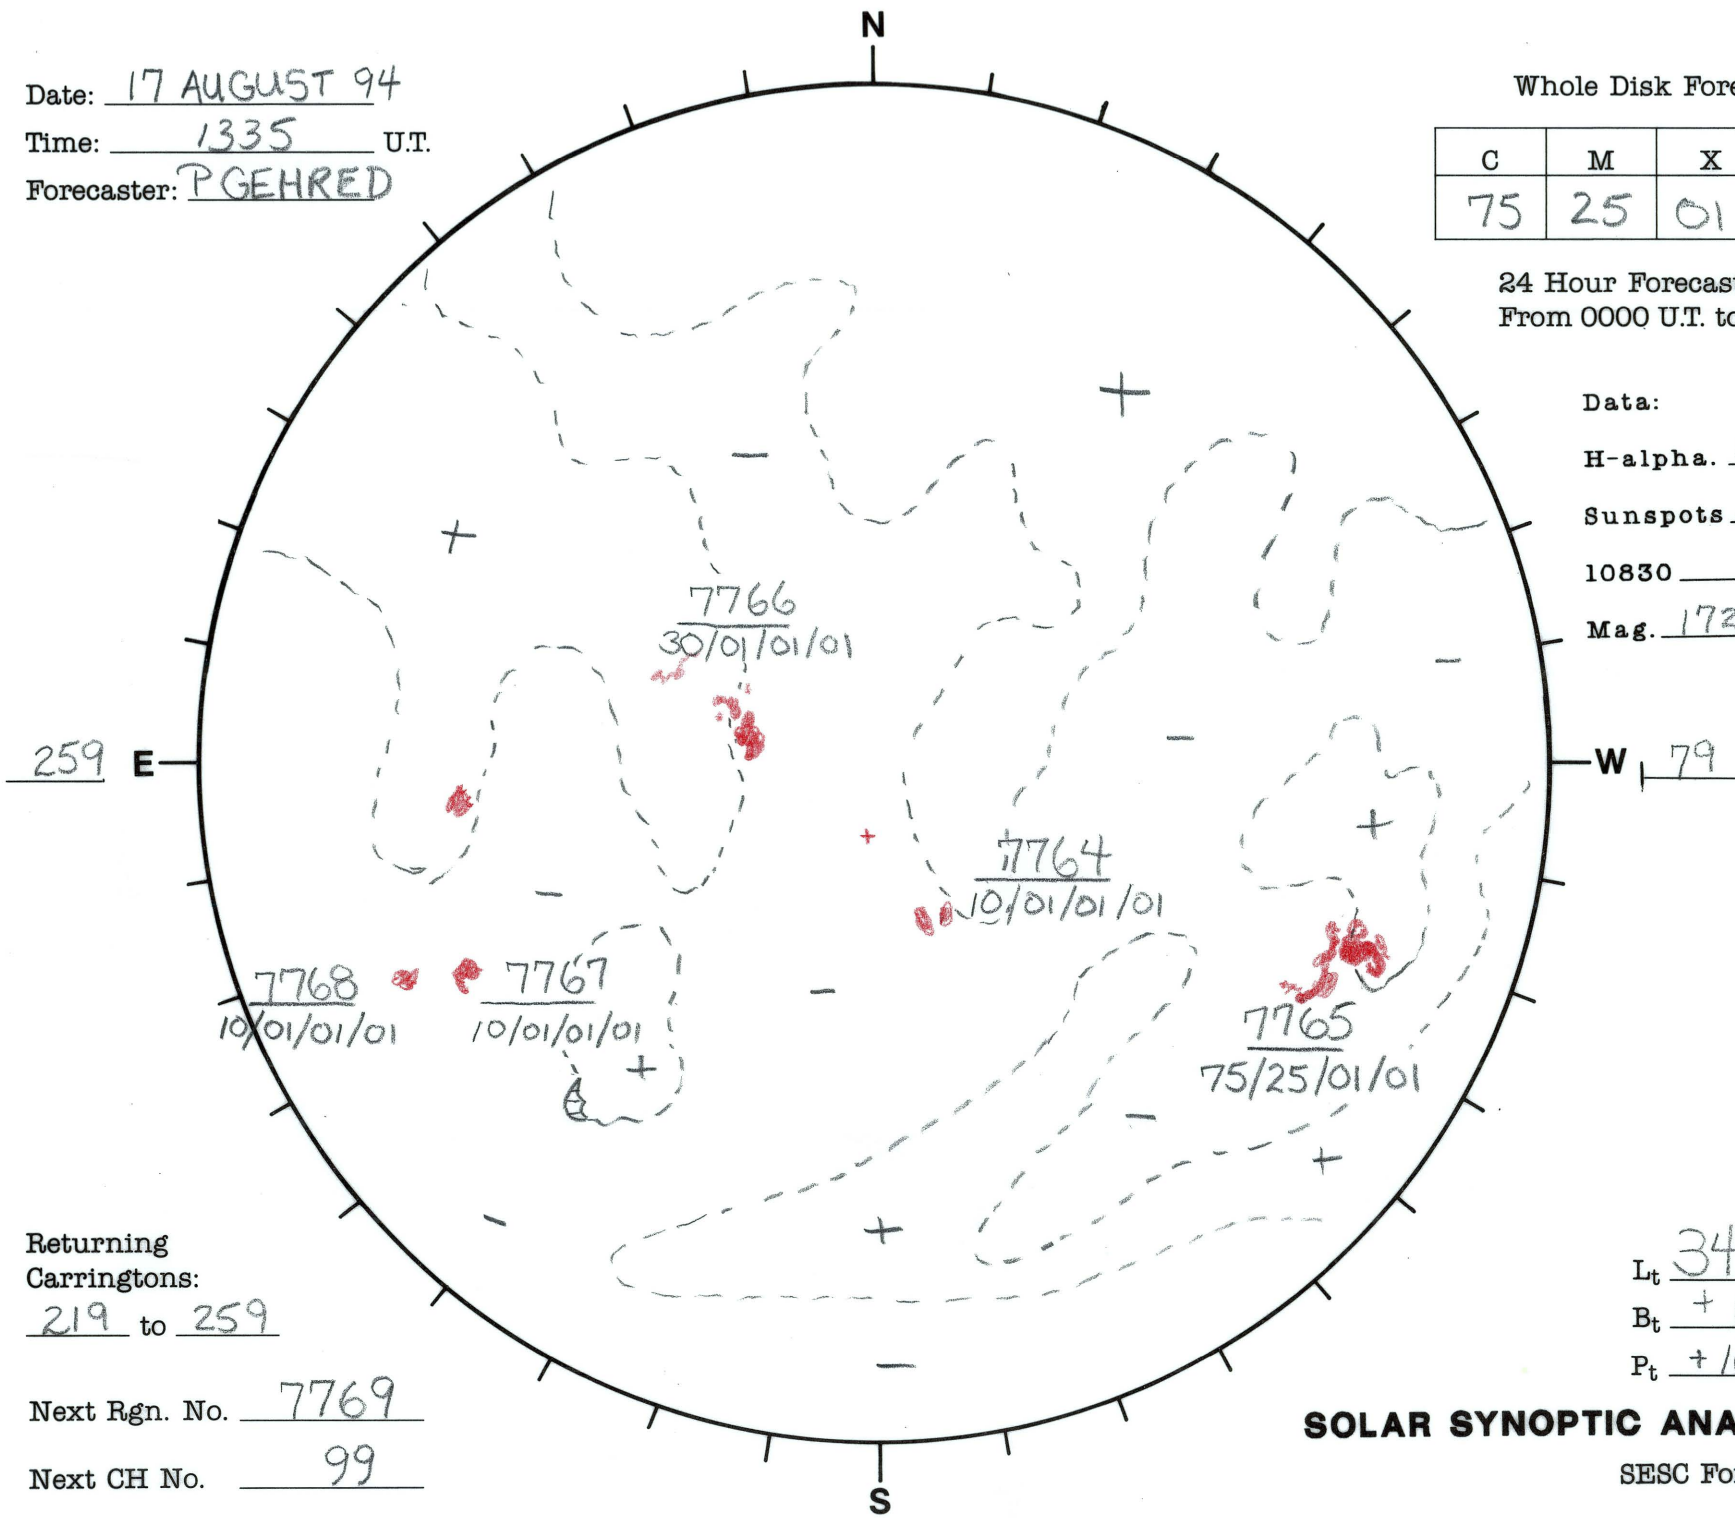

Date: 17 AUGUST 94
 Time: 1335 U.T.
 Forecaster: PGEHRED

Whole Disk Forecast

C	M	X	P
75	25	01	01

24 Hour Forecast
 From 0000 U.T. to 0000 U.T.

Data:
 H-alpha. 1335 U.T.
 Sunspots 1429 U.T.
 10830 - U.T.
 Mag. 17207 U.T.

Returning Carringtons:
219 to 259

Next Rgn. No. 7769

Next CH No. 99

L_t 348.7
 B_t +6.8
 P_t +16.8

SOLAR SYNOPTIC ANALYSIS