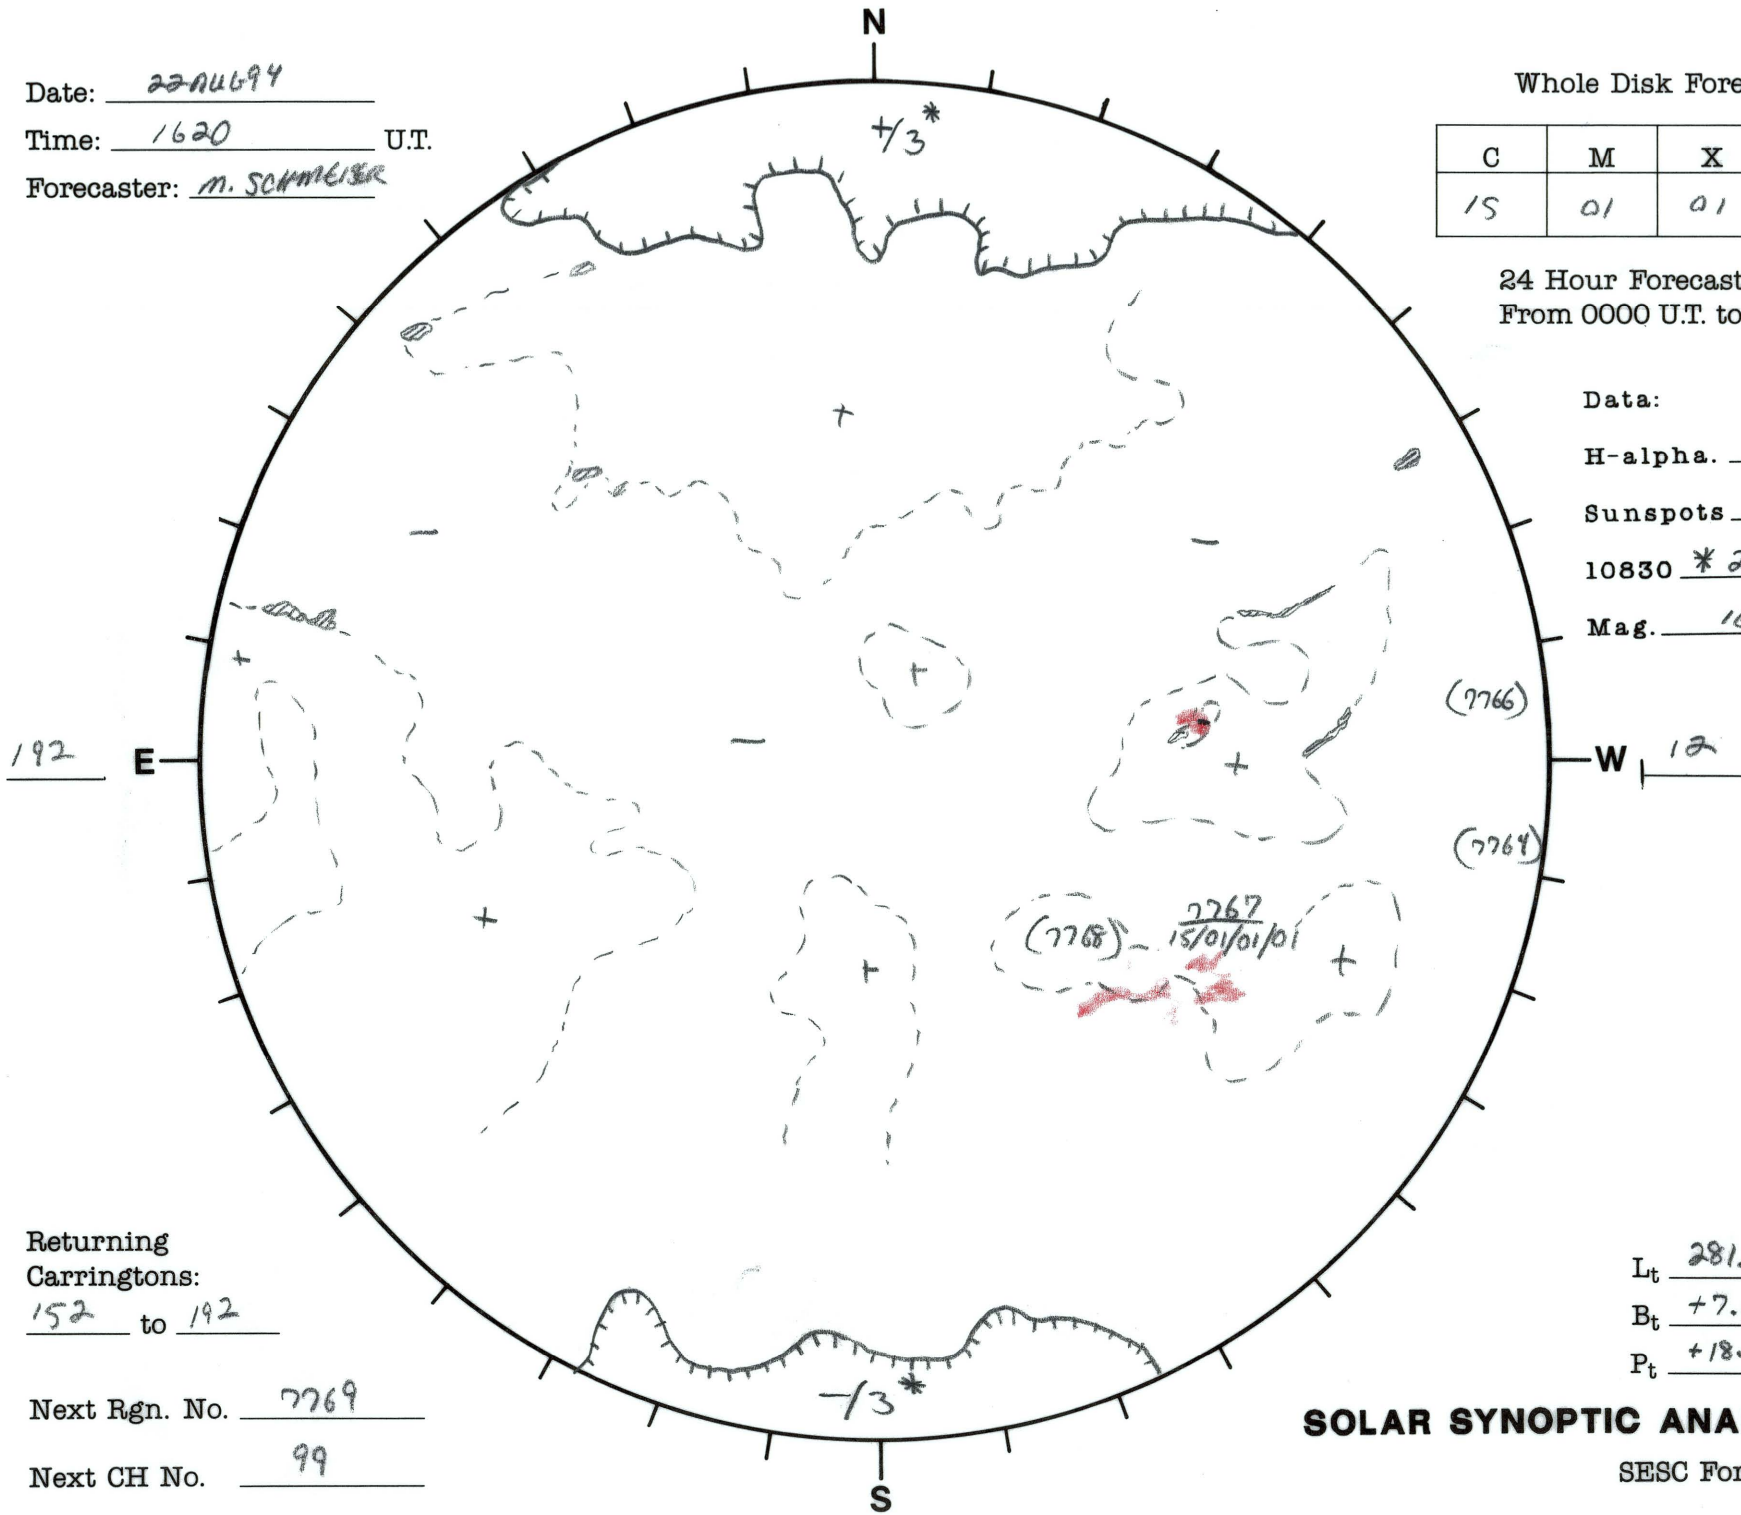

Date: 22 AUG 94
 Time: 1620 U.T.
 Forecaster: M. SCHMEISER

Whole Disk Forecast

C	M	X	P
15	01	01	01

24 Hour Forecast
 From 0000 U.T. to 0000 U.T.

Data:
 H-alpha. 1456 U.T.
 Sunspots N/A U.T.
 10830 * 21/1656 U.T.
 Mag. 1621 U.T.

Returning Carringtons:
152 to 192

Next Rgn. No. 7769
 Next CH No. 99

L_t 281.8
 B_t +7.0
 P_t +18.4

SOLAR SYNOPTIC ANALYSIS

SESC Form W18