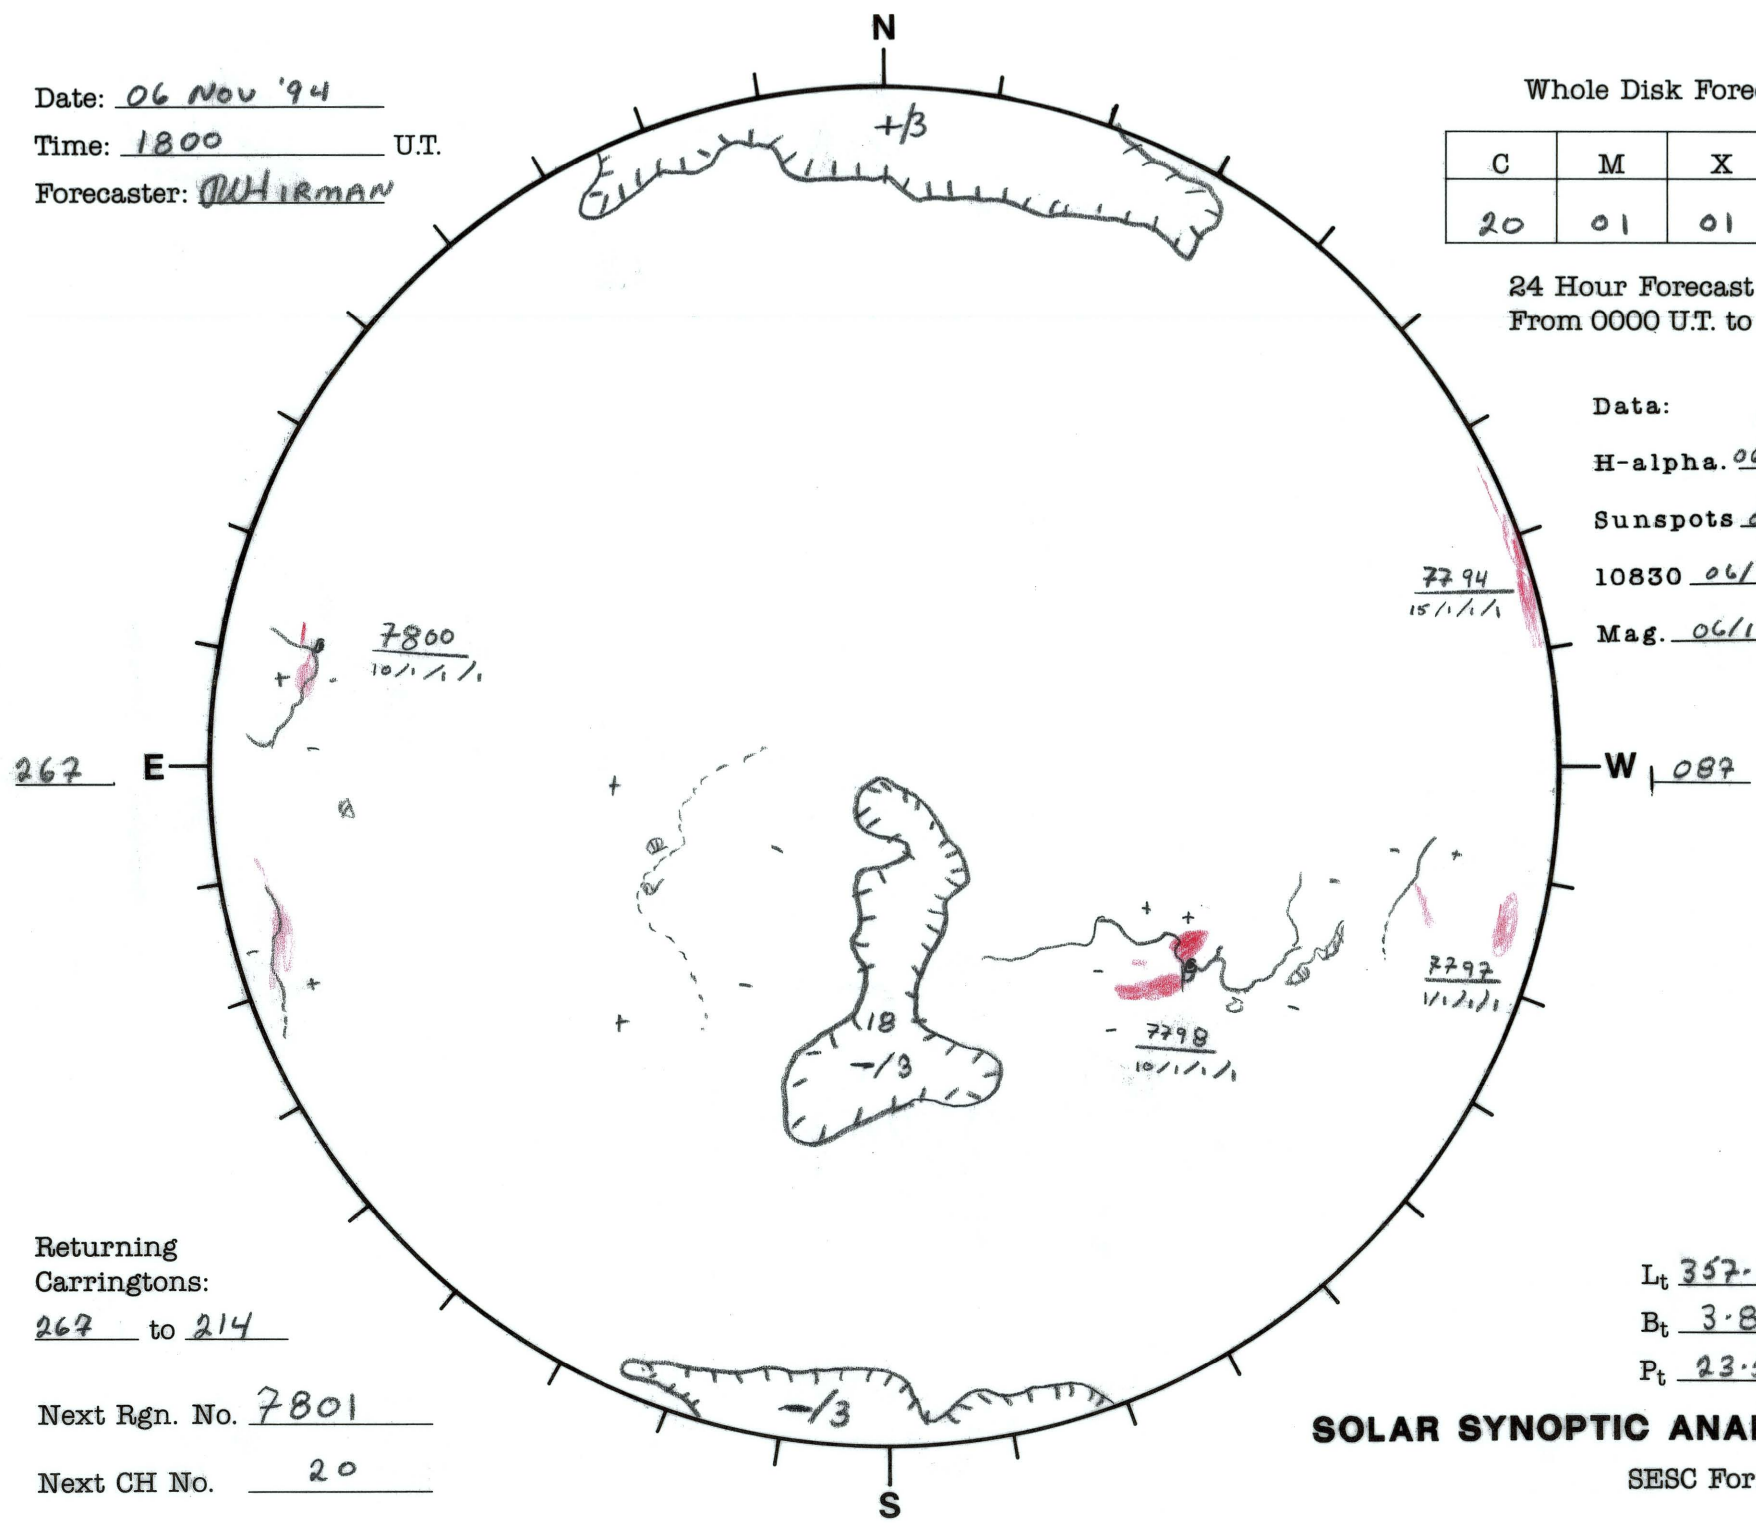

Date: 06 Nov '94  
 Time: 1800 U.T.  
 Forecaster: DWHIRMAN

Whole Disk Forecast

C	M	X	P
20	01	01	01

24 Hour Forecast  
 From 0000 U.T. to 0000 U.T.

Data:  
 H-alpha. 06/1510 U.T.  
 Sunspots 06/1626 U.T.  
 10830 06/1826 U.T.  
 Mag. 06/1736 U.T.

Returning Carringtons:  
267 to 214  
 Next Rgn. No. 7801  
 Next CH No. 20

L<sub>t</sub> 357.1  
 B<sub>t</sub> 3.8  
 P<sub>t</sub> 23.5