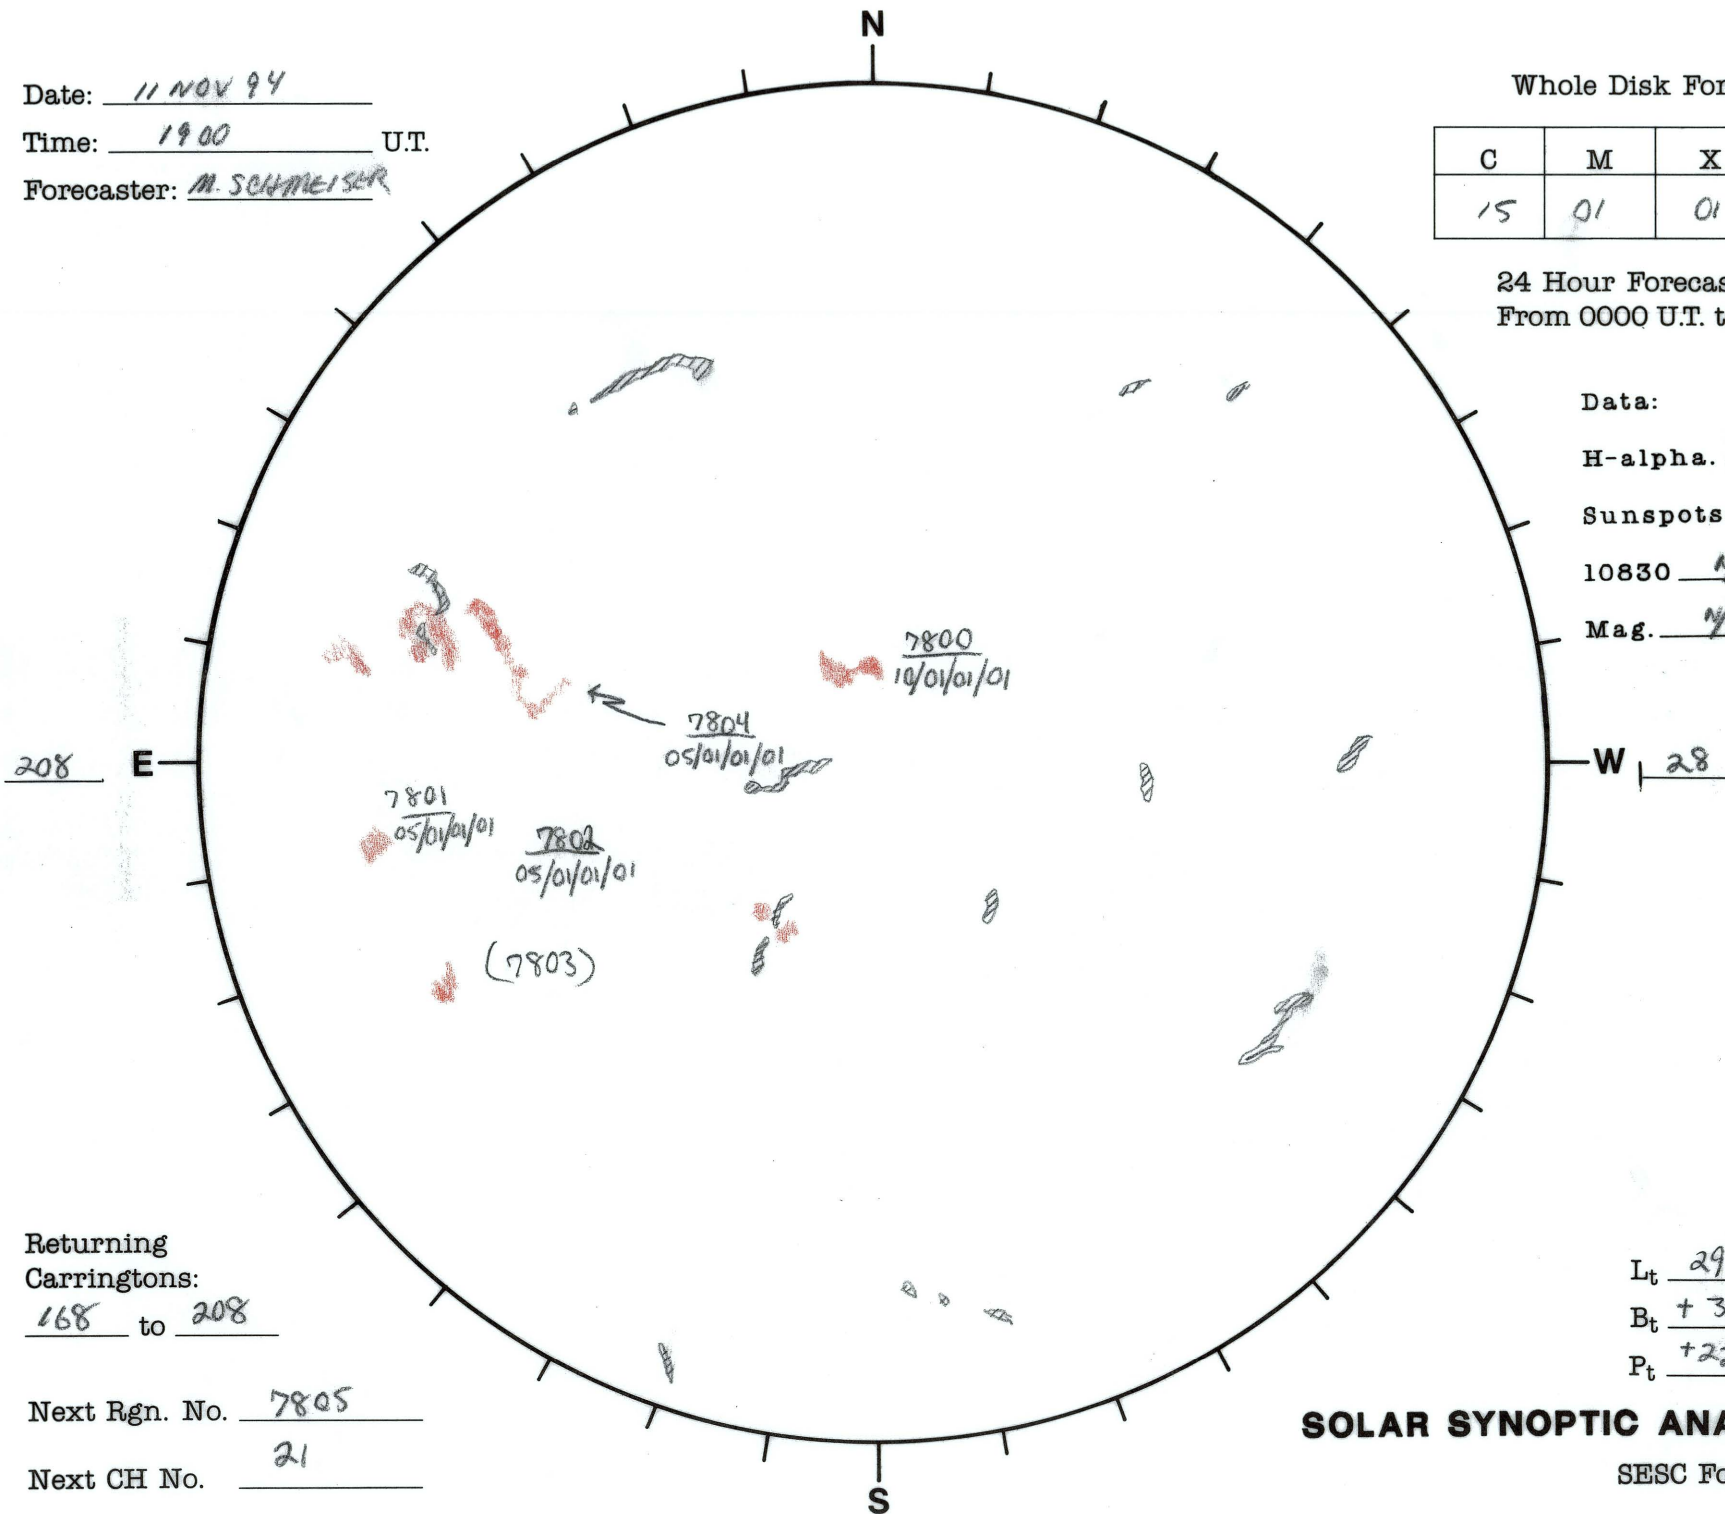

Date: 11 NOV 94
 Time: 1900 U.T.
 Forecaster: M. SCHMEISER

Whole Disk Forecast

C	M	X	P
15	01	01	01

24 Hour Forecast
 From 0000 U.T. to 0000 U.T.

Data:
 H-alpha. 0612 U.T.
 Sunspots N/A U.T.
 10830 N/A U.T.
 Mag. N/A U.T.

Returning Carringtons:
168 to 208

Next Rgn. No. 7805

Next CH No. 21

Lt 297.7
 Bt +3.3
 Pt +22.5

SOLAR SYNOPTIC ANALYSIS

SESC Form W18