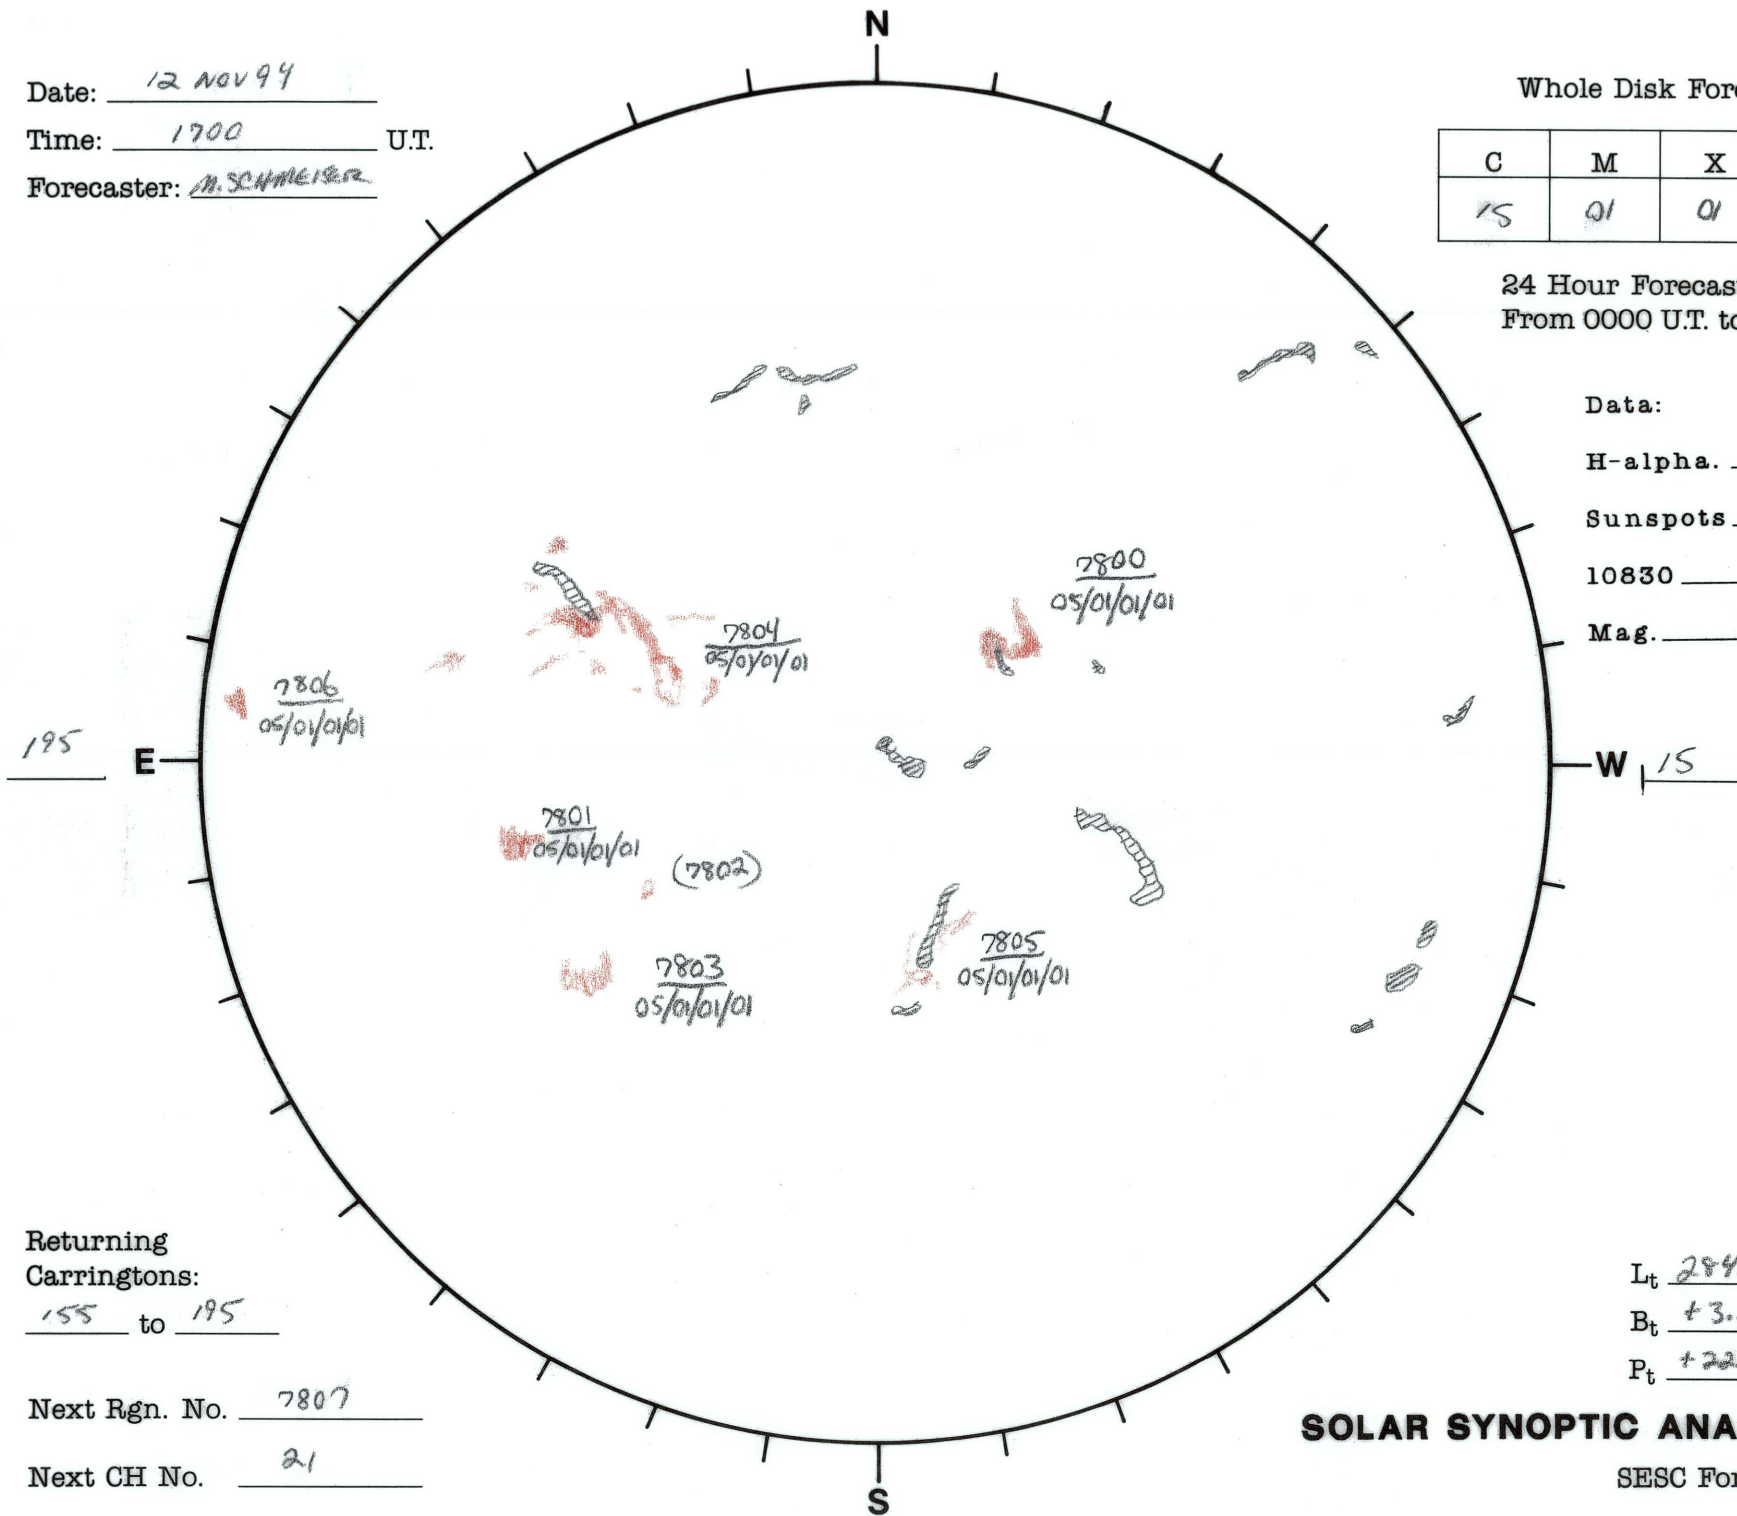

Date: 12 NOV 94
 Time: 1700 U.T.
 Forecaster: M. SCHMEISER

Whole Disk Forecast

C	M	X	P
15	01	01	01

24 Hour Forecast
 From 0000 U.T. to 0000 U.T.

Data:
 H-alpha. 0535 U.T.
 Sunspots NA U.T.
 10830 NA U.T.
 Mag. NA U.T.

Returning
 Carringtons:
155 to 195

Next Rgn. No. 7807

Next CH No. 21

L_t 284.9
 B_t +3.2
 P_t +22.2

SOLAR SYNOPTIC ANALYSIS

SESC Form W18