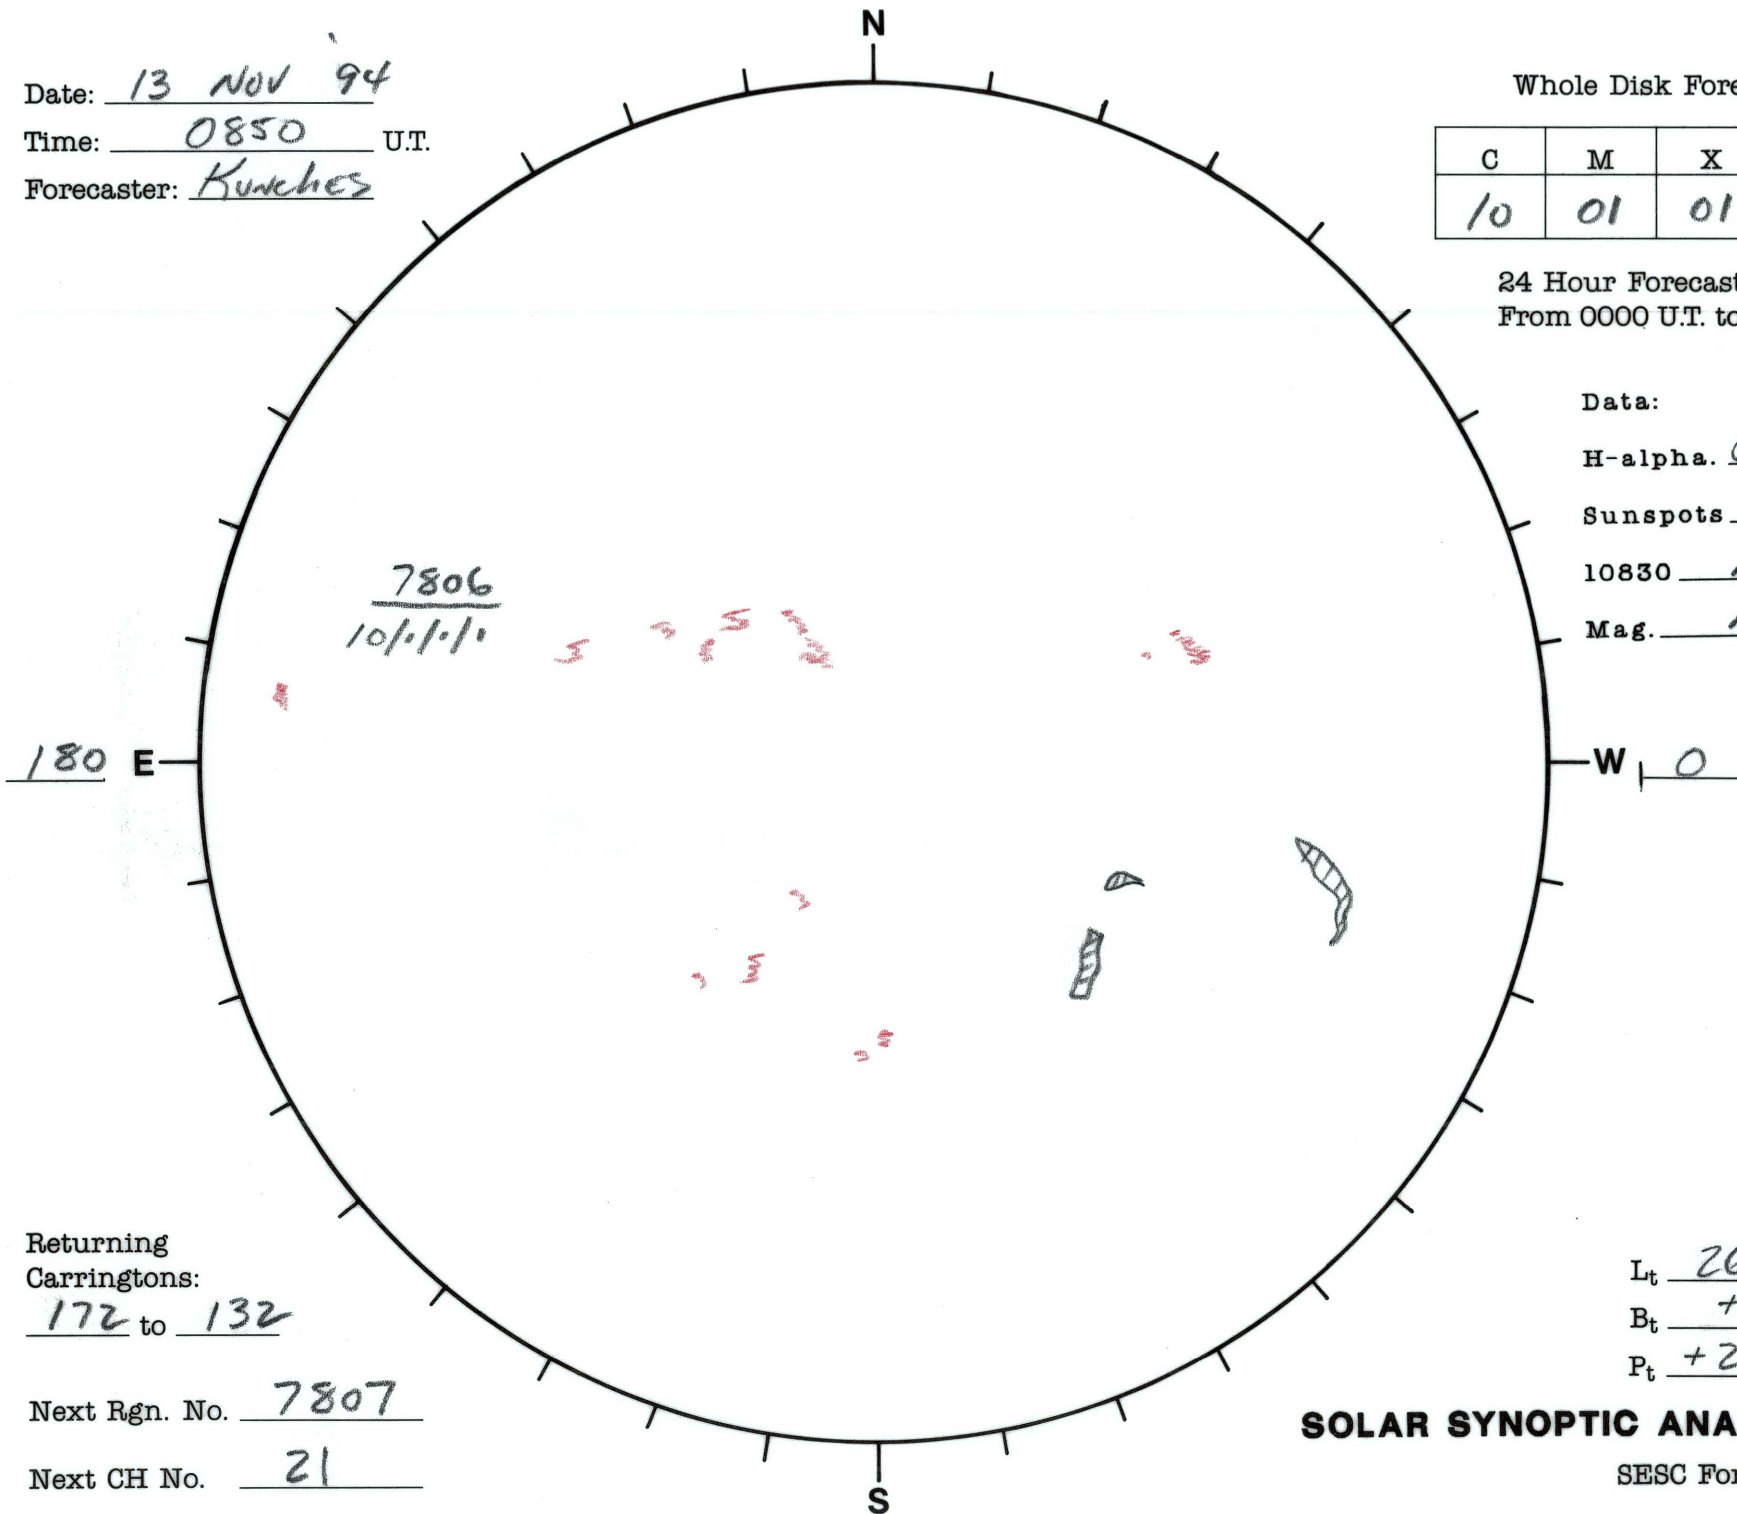

Date: 13 Nov '94
 Time: 0850 U.T.
 Forecaster: Kunches

Whole Disk Forecast

C	M	X	P
<u>10</u>	<u>01</u>	<u>01</u>	<u>01</u>

24 Hour Forecast
 From 0000 U.T. to 0000 U.T.

Data:
 H-alpha. 0850 U.T.
 Sunspots NA U.T.
 10830 NA U.T.
 Mag. NA U.T.

Returning Carringtons:
172 to 132

Next Rgn. No. 7807

Next CH No. 21

L_t 269.9
 B_t +3.1
 P_t +21.9

SOLAR SYNOPTIC ANALYSIS