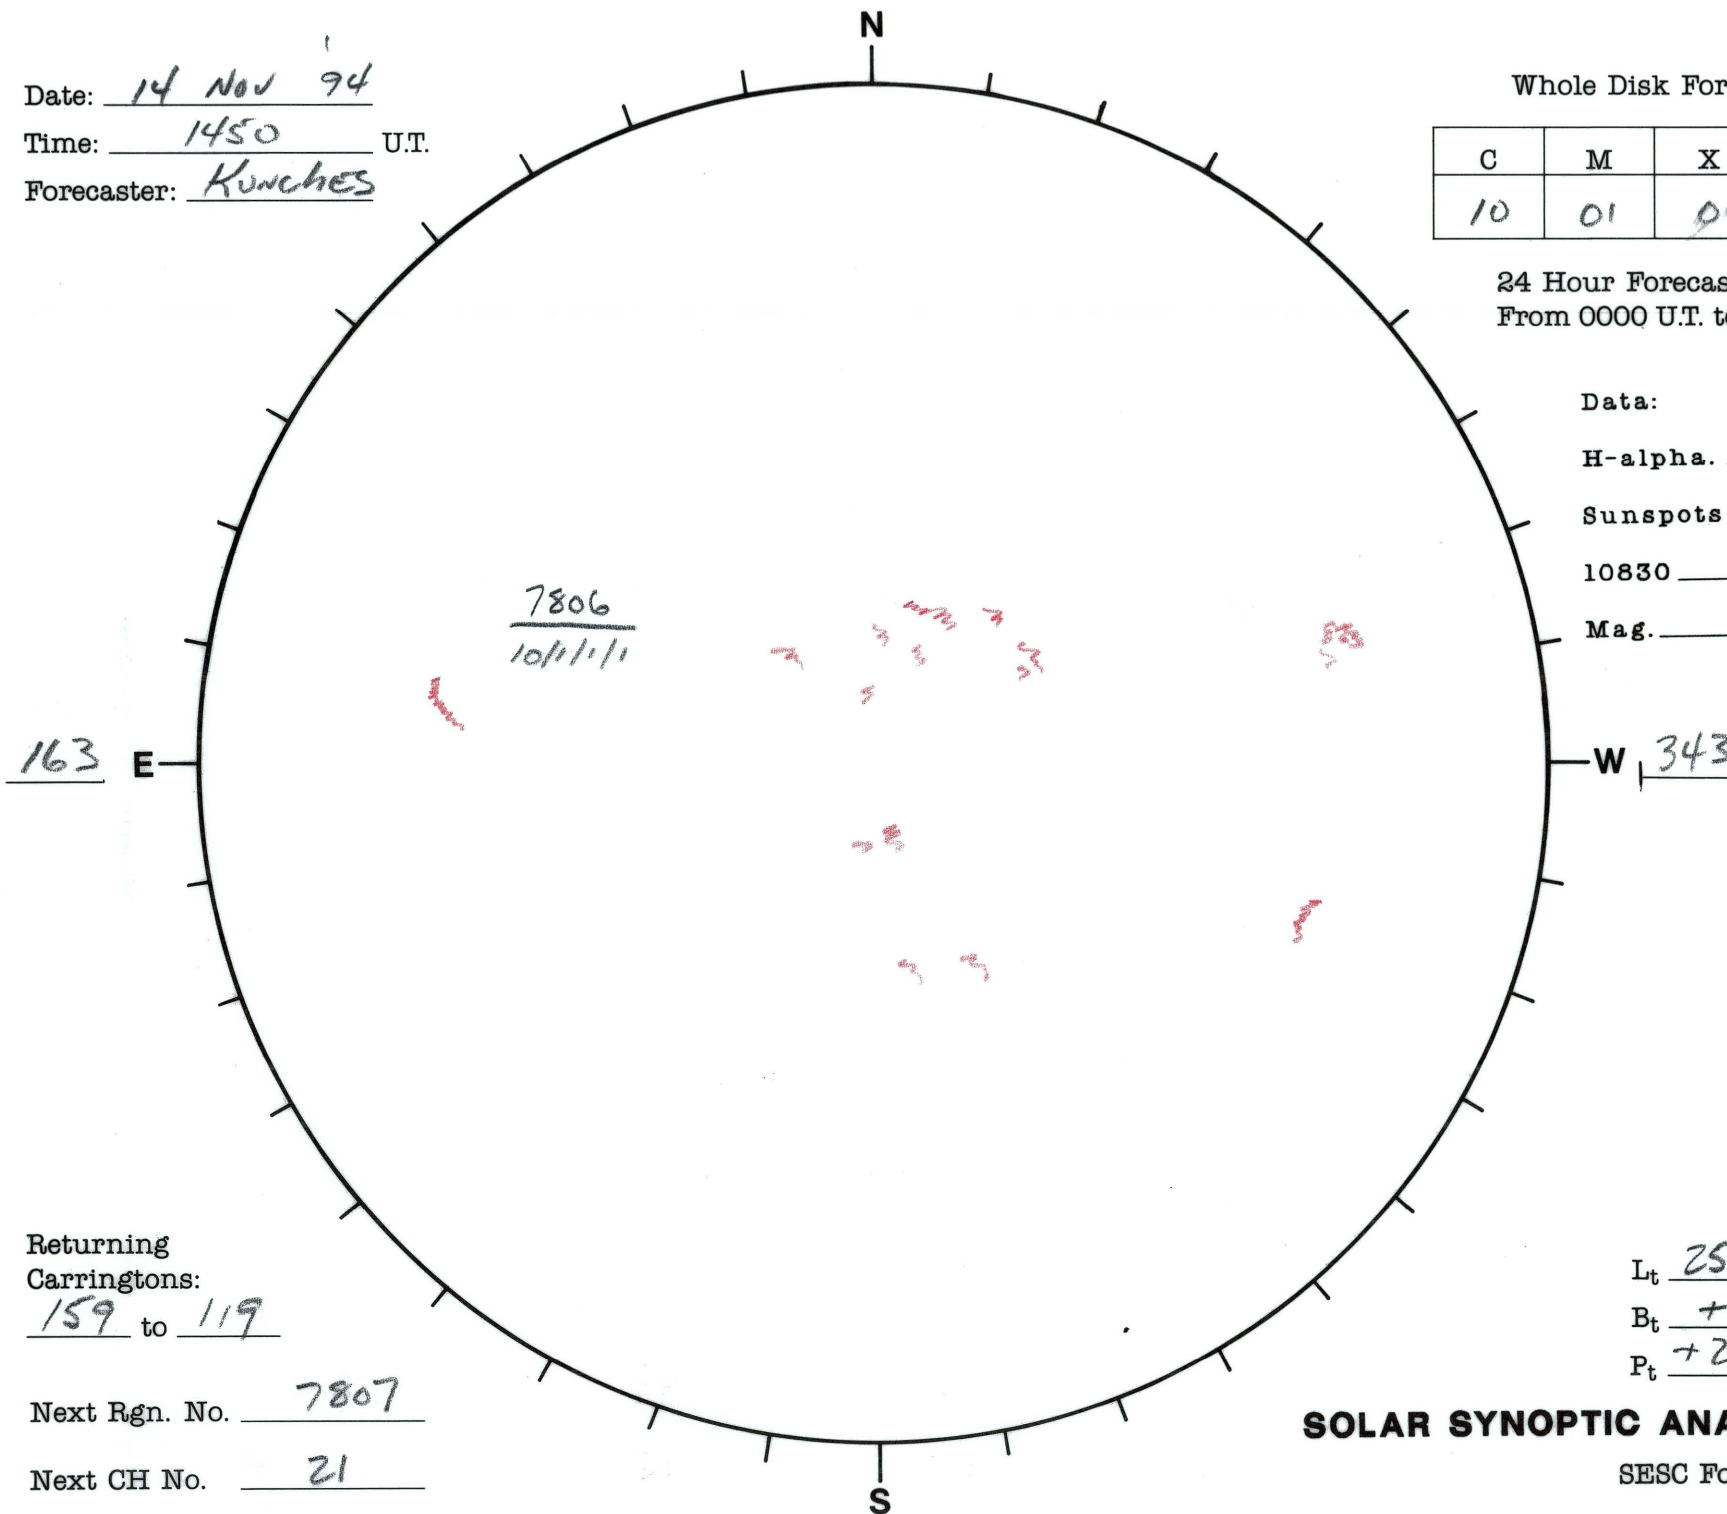

Date: 14 Nov 94
Time: 1450 U.T.
Forecaster: Kunches

Whole Disk Forecast

C	M	X	P
10	01	01	01

24 Hour Forecast
From 0000 U.T. to 0000 U.T.

Data:
H-alpha. 1450 U.T.
Sunspots 1504 U.T.
10830 NA U.T.
Mag. NA U.T.

Returning Carringtons: 159 to 119

Next Rgn. No. 7807

Next CH No. 21

L_t 253.4
B_t +2.9
P_t +21.6

SOLAR SYNOPTIC ANALYSIS

SESC Form W18