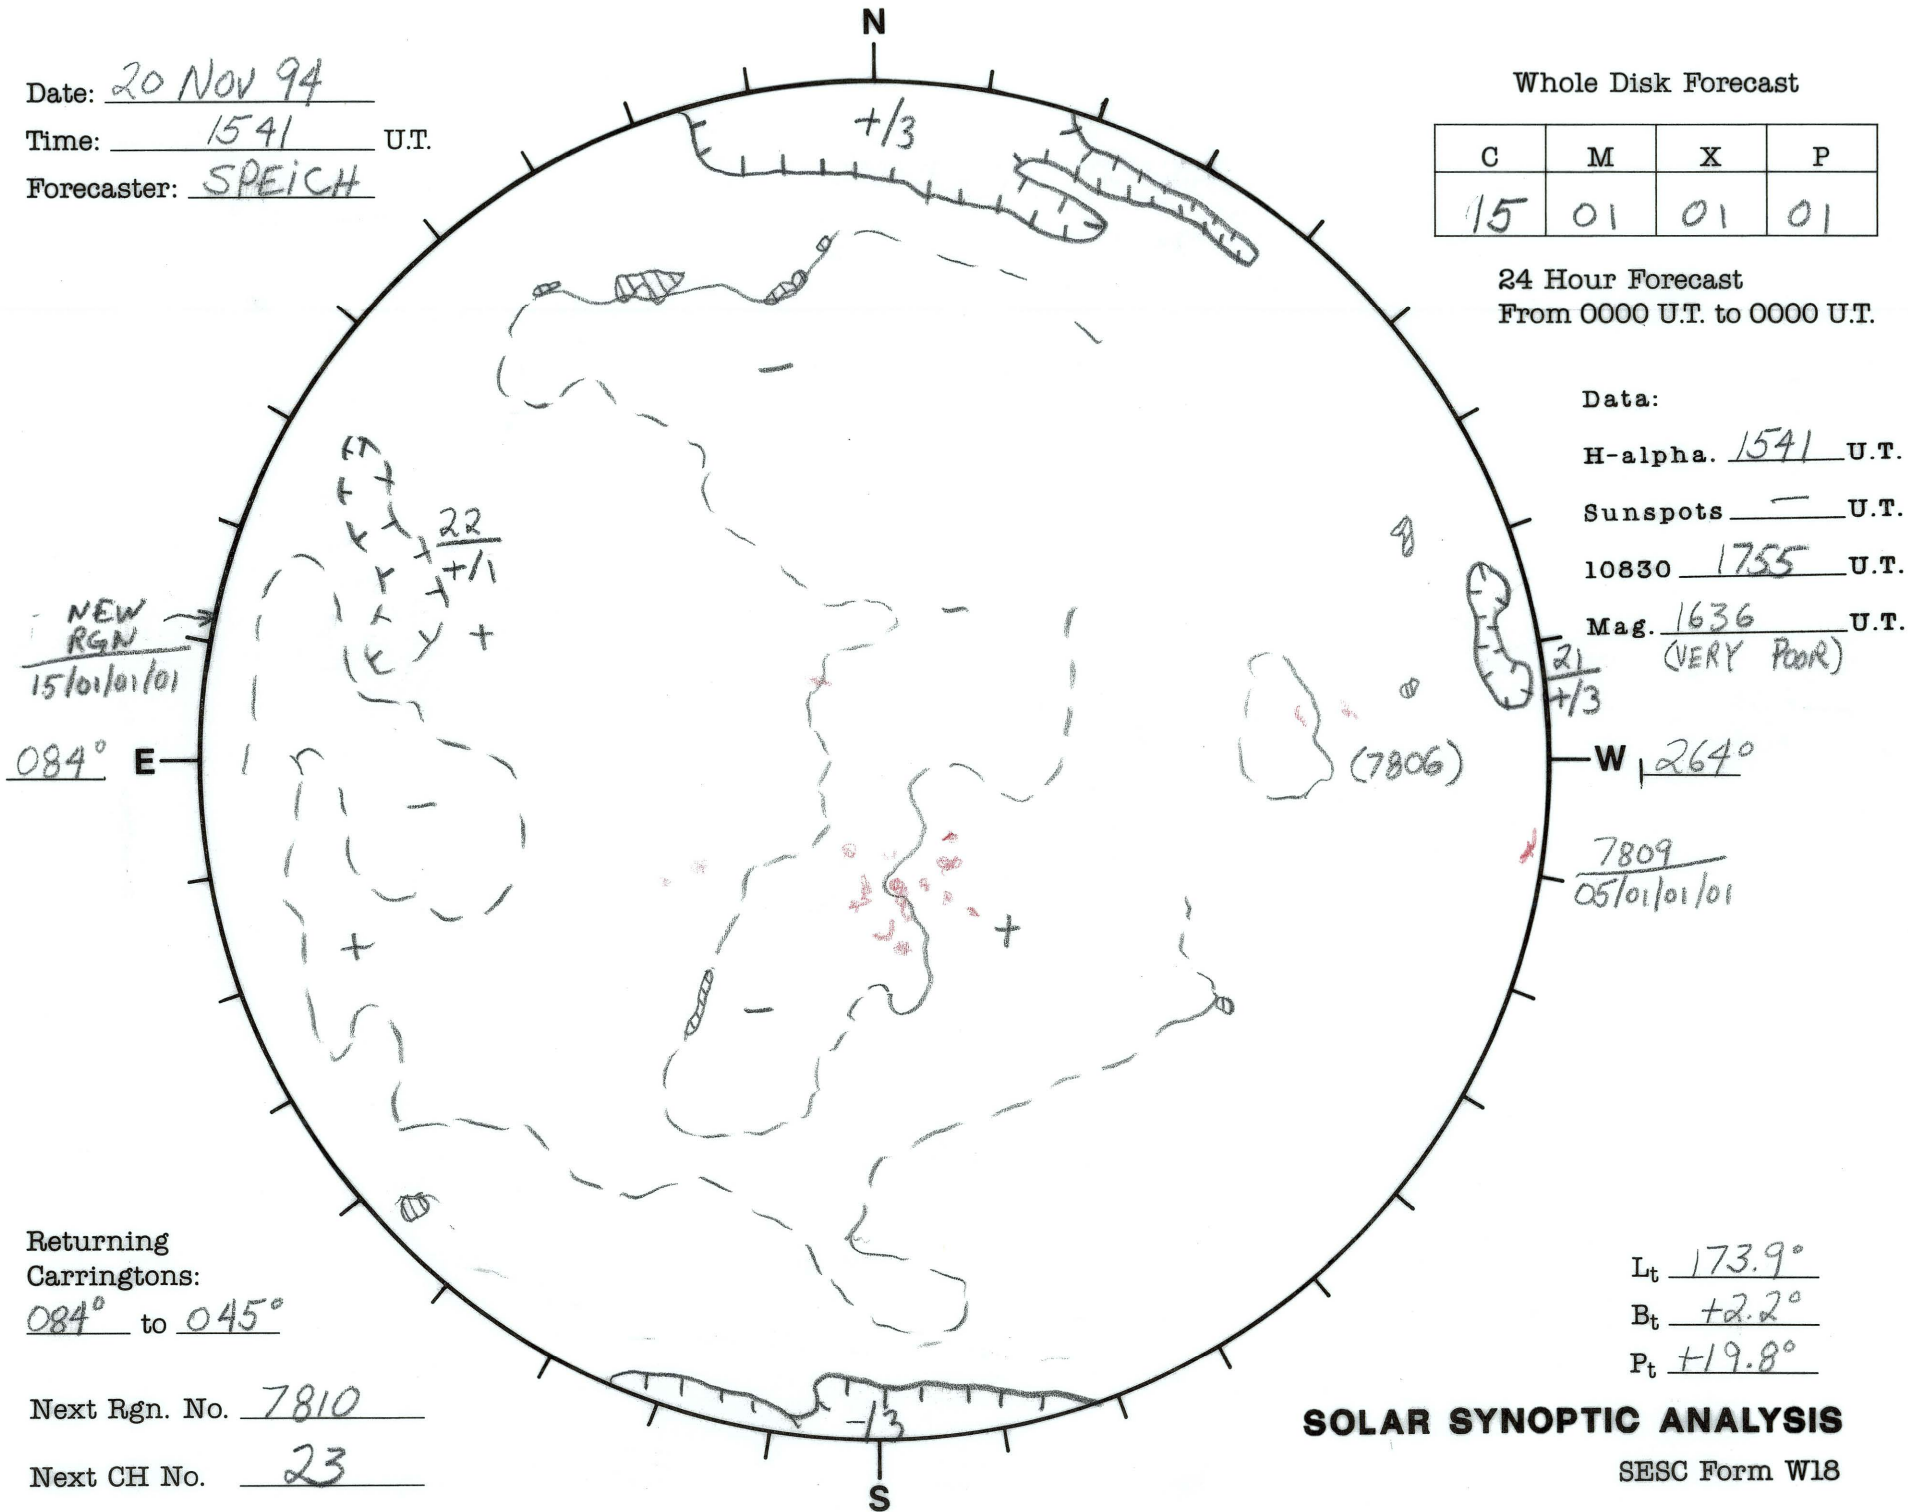

Date: 20 Nov 94  
 Time: 1541 U.T.  
 Forecaster: SPEICH

Whole Disk Forecast

C	M	X	P
15	01	01	01

24 Hour Forecast  
 From 0000 U.T. to 0000 U.T.

Data:  
 H-alpha. 1541 U.T.  
 Sunspots — U.T.  
 10830 1755 U.T.  
 Mag. 1636 U.T.  
 (VERY POOR)

Returning Carringtons:  
084° to 045°

Next Rgn. No. 7810

Next CH No. 23

Lt 173.9°  
 Bt +2.2°  
 Pt +19.8°

**SOLAR SYNOPTIC ANALYSIS**