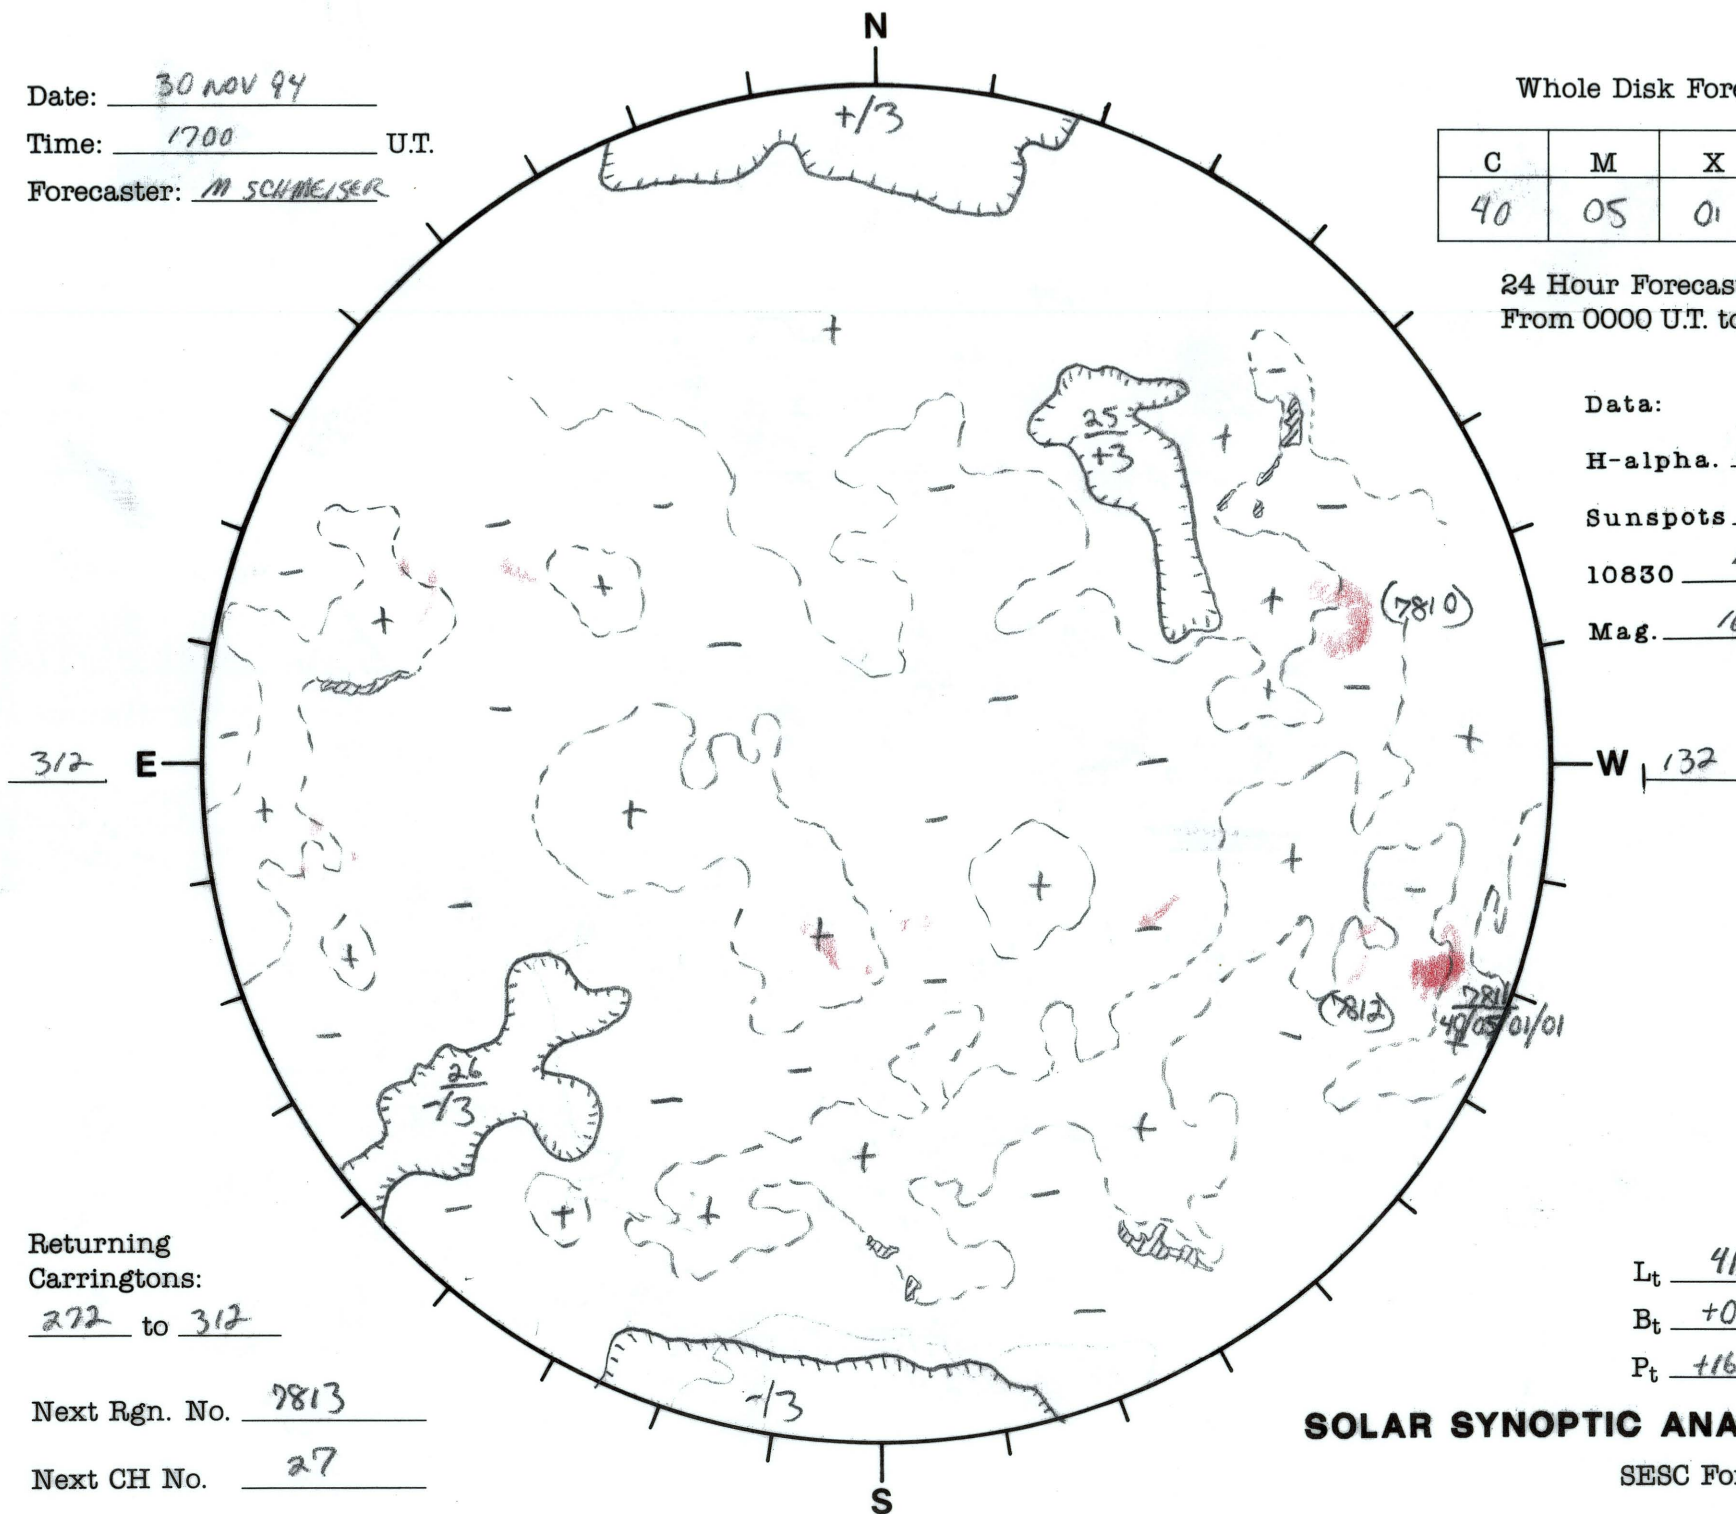

Date: 30 NOV 94
 Time: 1700 U.T.
 Forecaster: M SCHWEISER

Whole Disk Forecast

C	M	X	P
40	05	01	01

24 Hour Forecast
 From 0000 U.T. to 0000 U.T.

Data:
 H-alpha. 1558 U.T.
 Sunspots N/A U.T.
 10830 1655 U.T.
 Mag. 1638 U.T.

Returning Carringtons:
272 to 312

Next Rgn. No. 7813

Next CH No. 27

L_t 41.9
 B_t +0.9
 P_t +16.3

SOLAR SYNOPTIC ANALYSIS

SESC Form W18