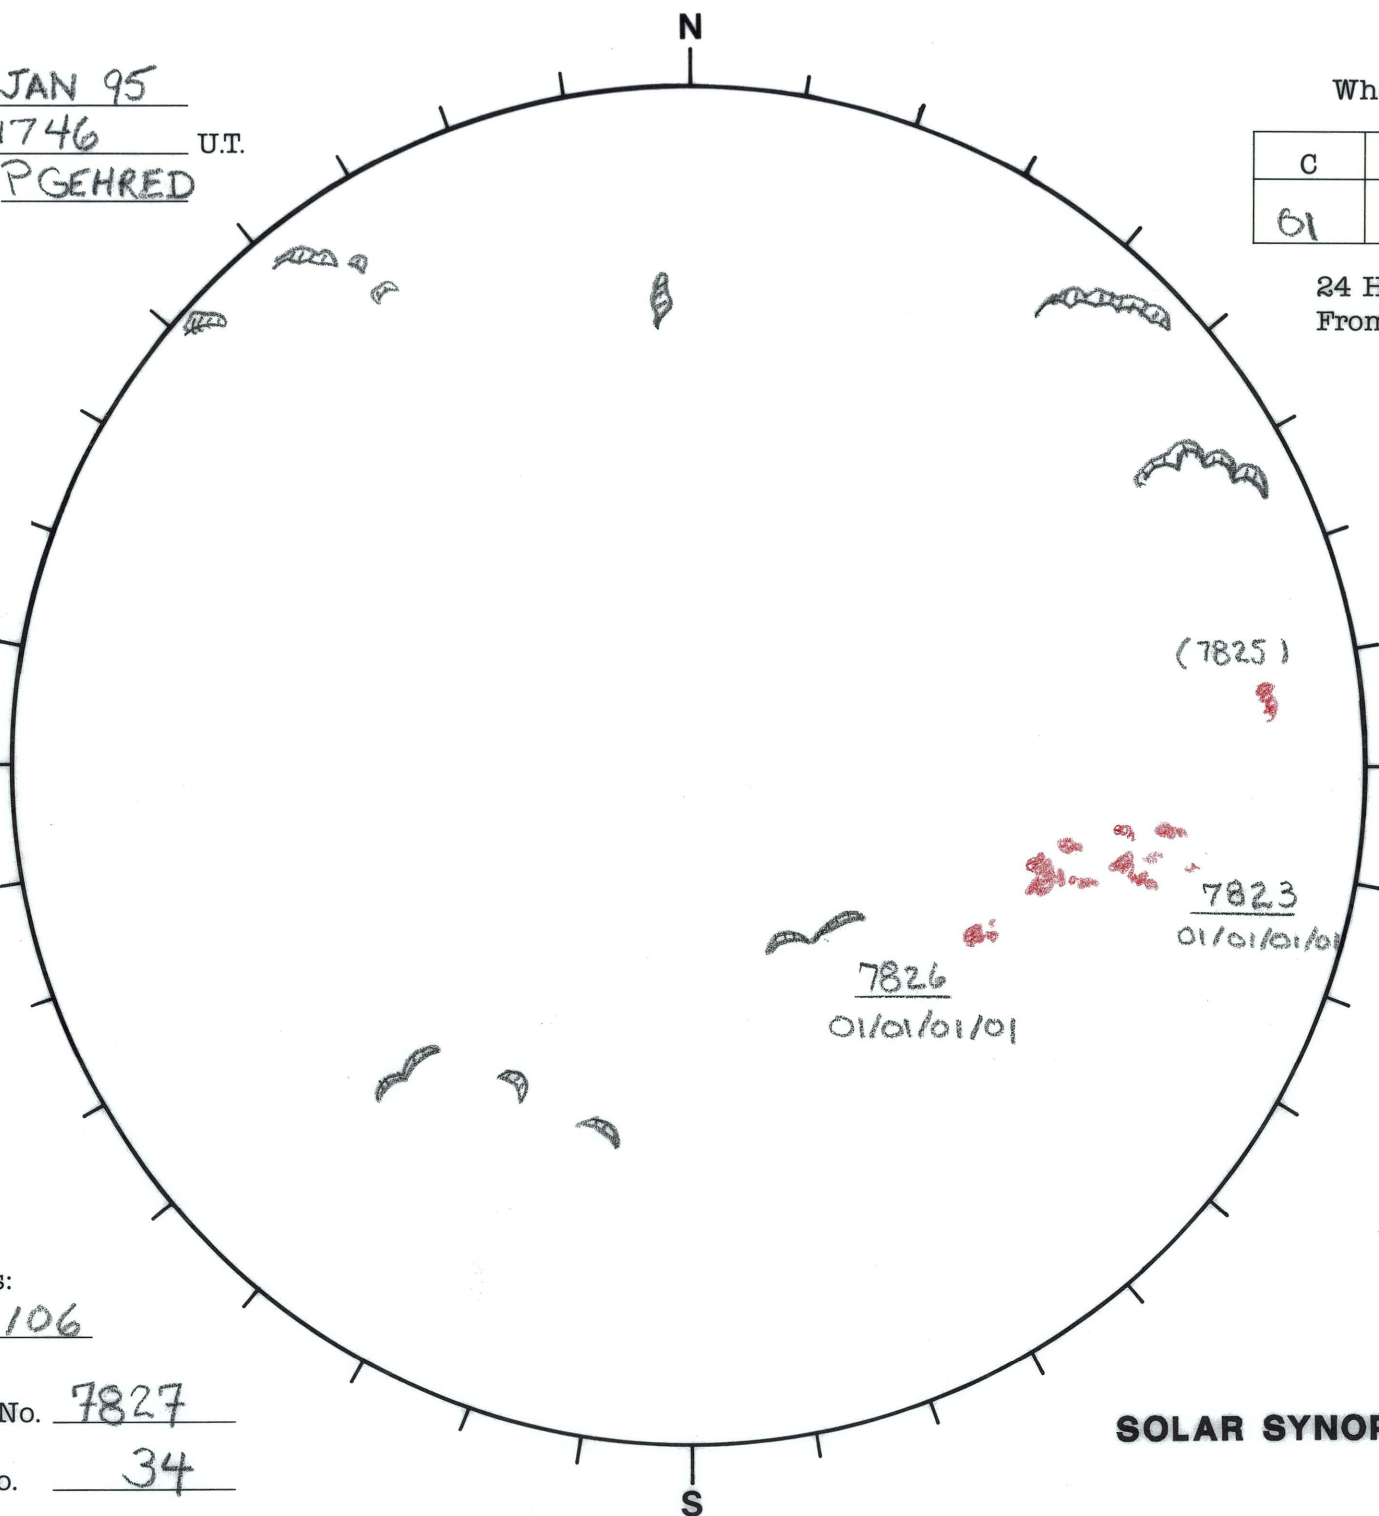

Date: 12 JAN 95
 Time: 1746 U.T.
 Forecaster: PGEHRED

Whole Disk Forecast

C	M	X	P
01	01	01	01

24 Hour Forecast
 From 0000 U.T. to 0000 U.T.

Data:
 H-alpha. 1746 U.T.
 Sunspots — U.T.
 10830 — U.T.
 Mag. — U.T.

104 E

W 284

Returning
 Carringtons:
66 to 106

Next Rgn. No. 7827
 Next CH No. 34

L_t 194.5
 B_t -4.3
 P_t -3.4

SOLAR SYNOPTIC ANALYSIS