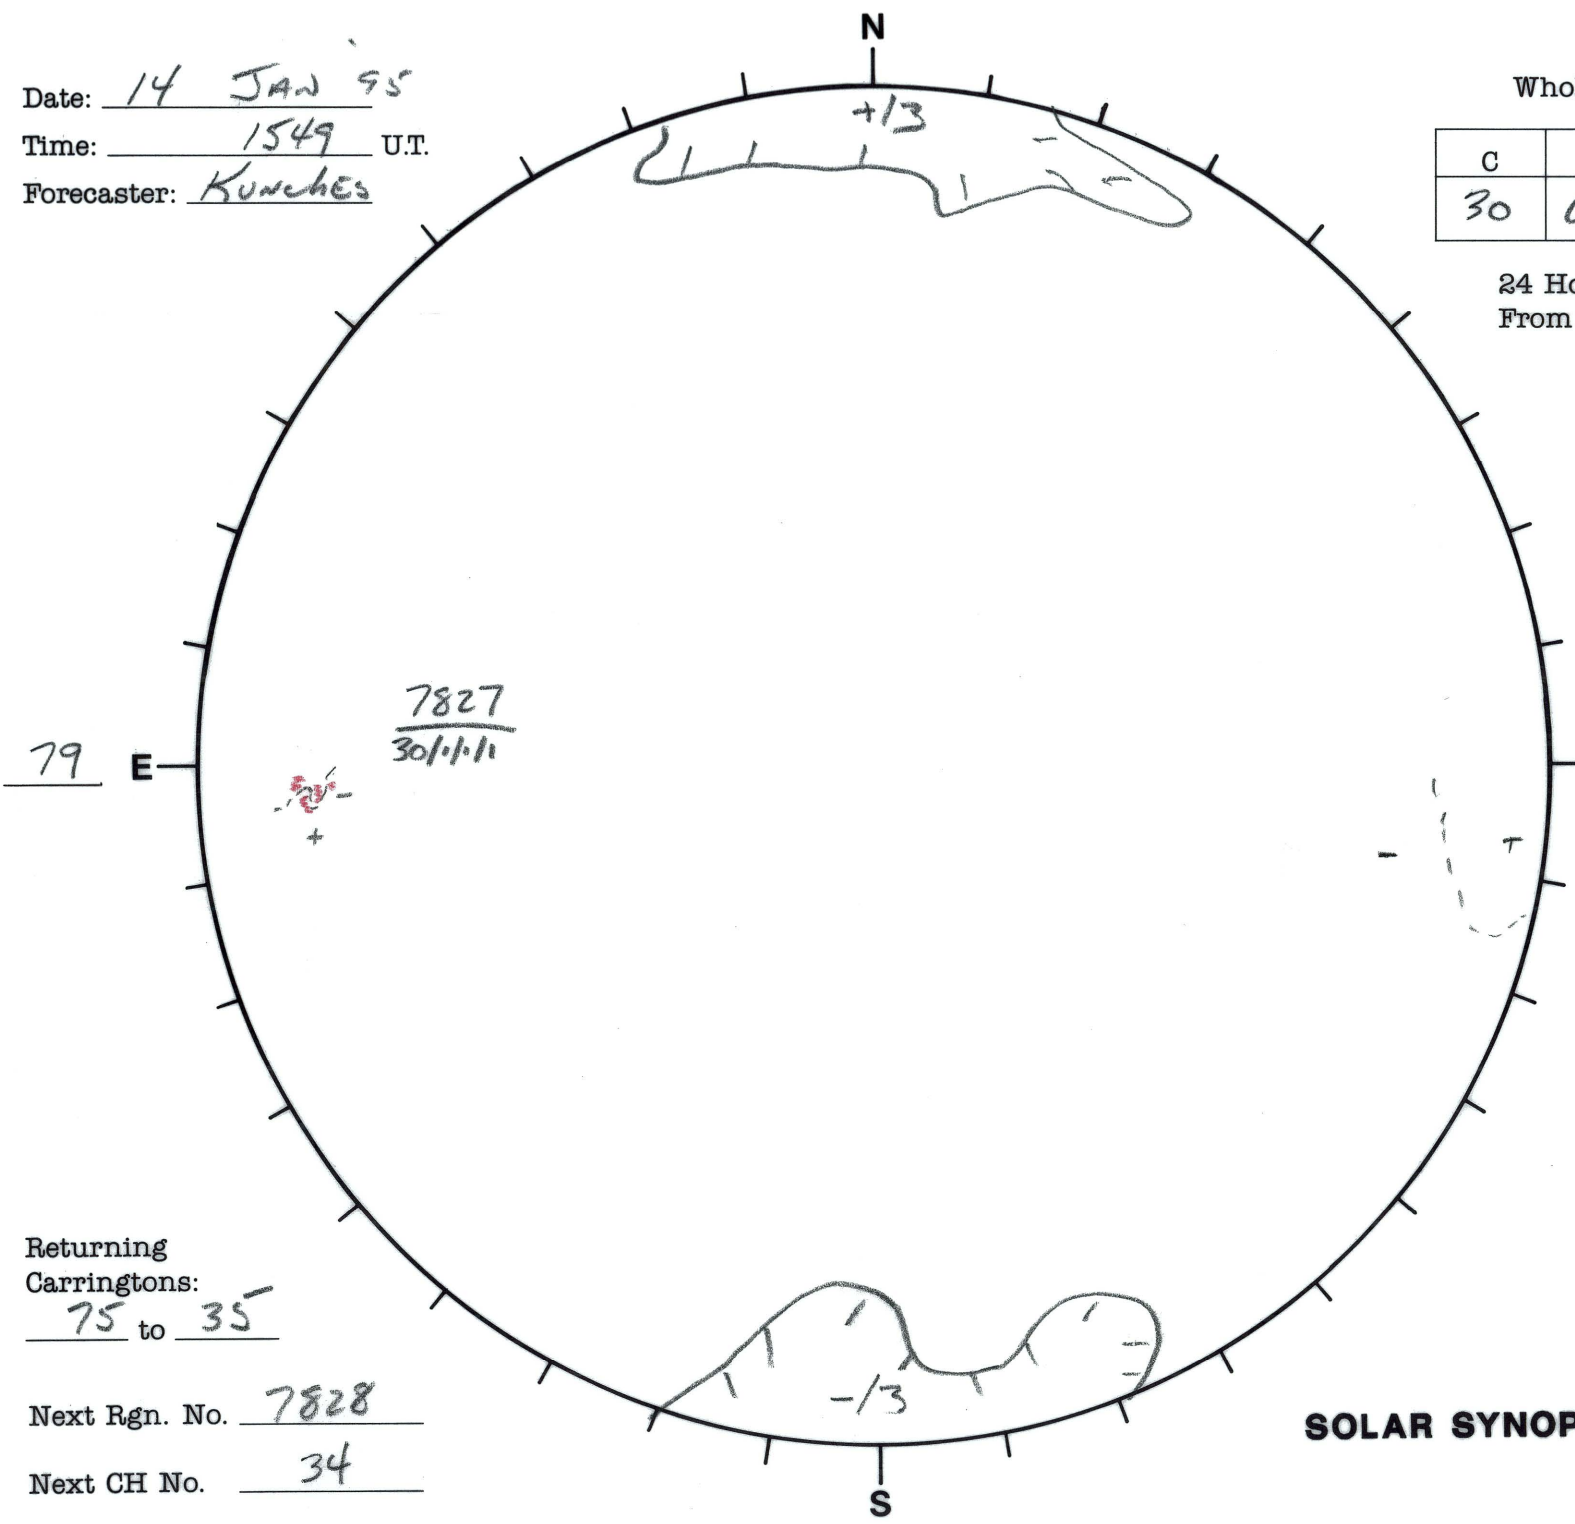

Date: 14 JAN 95
 Time: 1549 U.T.
 Forecaster: Kunches

Whole Disk Forecast

C	M	X	P
30	01	01	01

24 Hour Forecast
 From 0000 U.T. to 0000 U.T.

Data:
 H-alpha. 1549 U.T.
 Sunspots 1525 U.T.
 10830 1819 U.T.
 Mag. 1710 U.T.

Returning Carringtons:
75 to 35

Next Rgn. No. 7828
 Next CH No. 34

L_t 169.2
 B_t -4.5
 P_t -4.3

SOLAR SYNOPTIC ANALYSIS

SESC Form W18