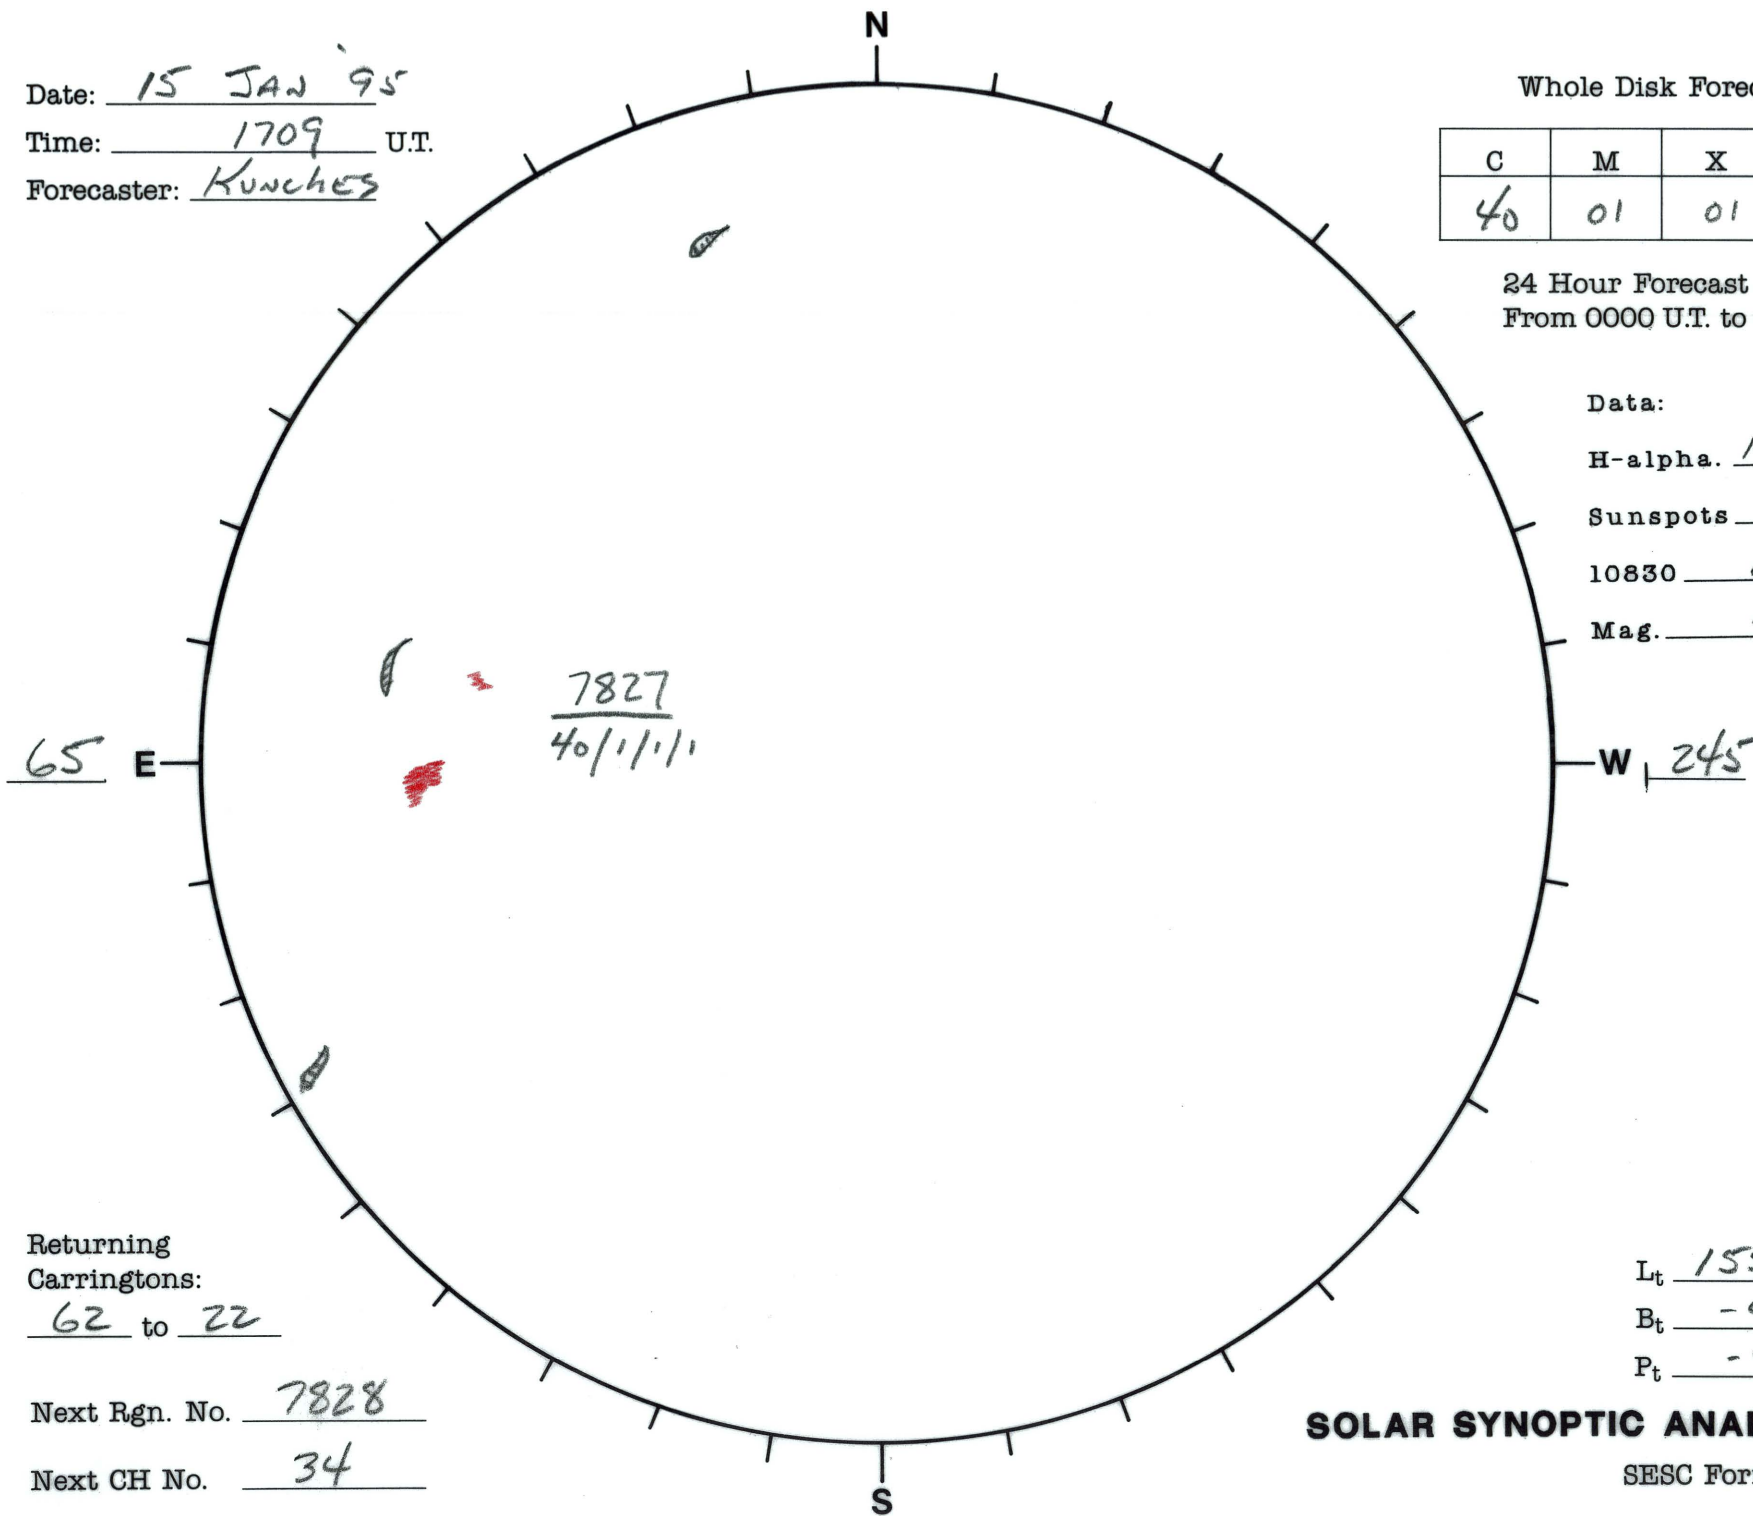

Date: 15 JAN '95
 Time: 1709 U.T.
 Forecaster: Kunches

Whole Disk Forecast

| C | M | X | P |
|----|----|----|----|
| 40 | 01 | 01 | 01 |

24 Hour Forecast
 From 0000 U.T. to 0000 U.T.

Data:
 H-alpha. 1709 U.T.
 Sunspots NA U.T.
 10830 NA U.T.
 Mag. NA U.T.

Returning
 Carringtons:
62 to 22

Next Rgn. No. 7828
 Next CH No. 34

L_t 155.3
 B_t -4.6
 P_t -4.8

SOLAR SYNOPTIC ANALYSIS