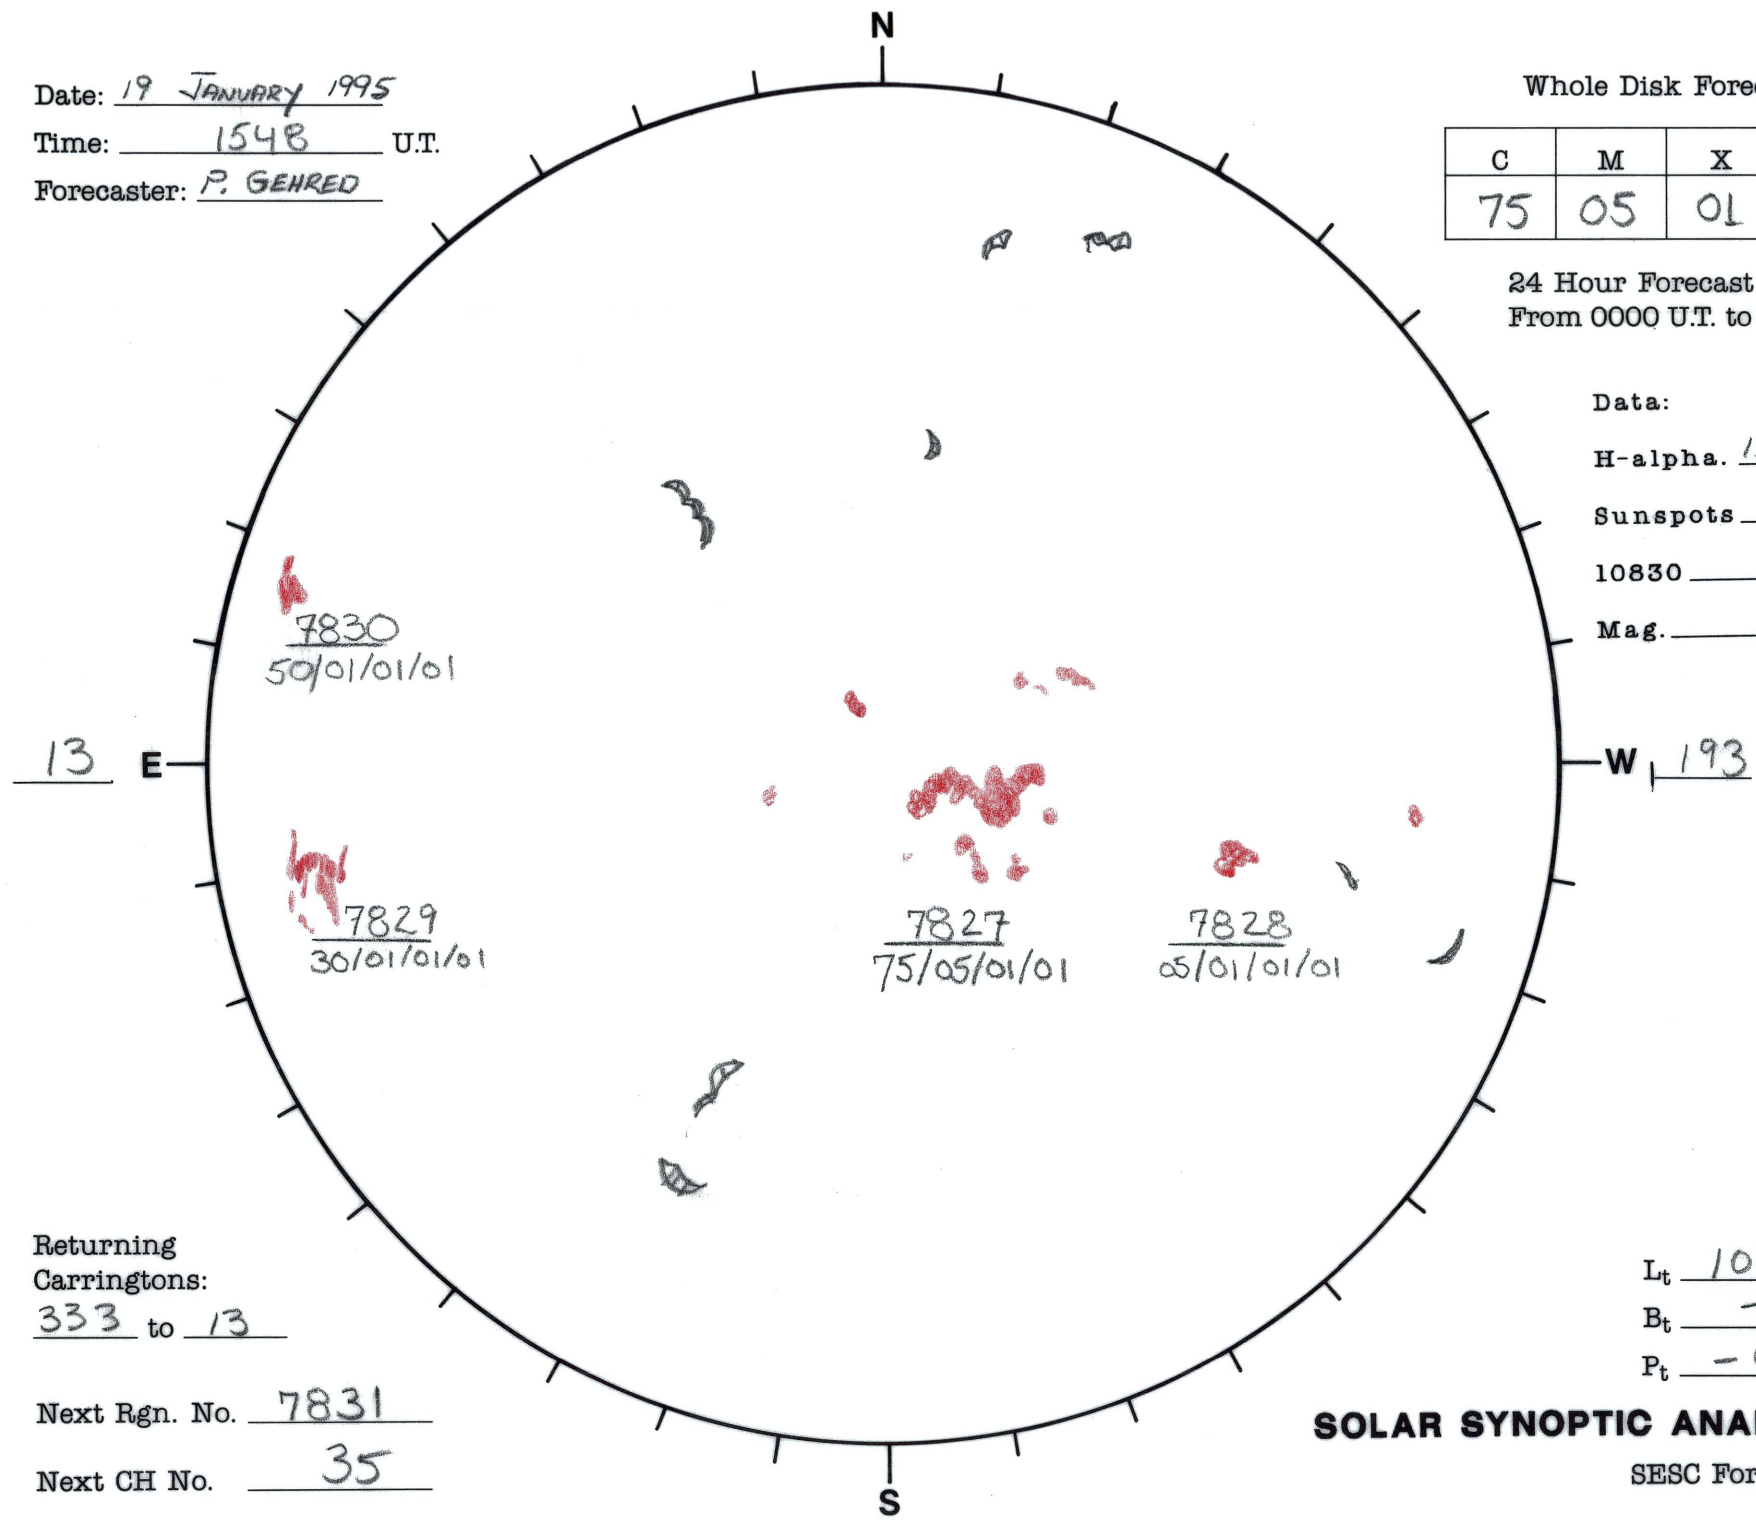

Date: 19 JANUARY 1995
 Time: 1548 U.T.
 Forecaster: P. GEHRED

Whole Disk Forecast

C	M	X	P
75	05	01	01

24 Hour Forecast
 From 0000 U.T. to 0000 U.T.

Data:
 H-alpha. 1548 U.T.
 Sunspots — U.T.
 10830 — U.T.
 Mag. — U.T.

Returning Carringtons:
333 to 13

Next Rgn. No. 7831
 Next CH No. 35

L_t 103.3
 B_t -5.0
 P_t -6.6

SOLAR SYNOPTIC ANALYSIS

SESC Form W18