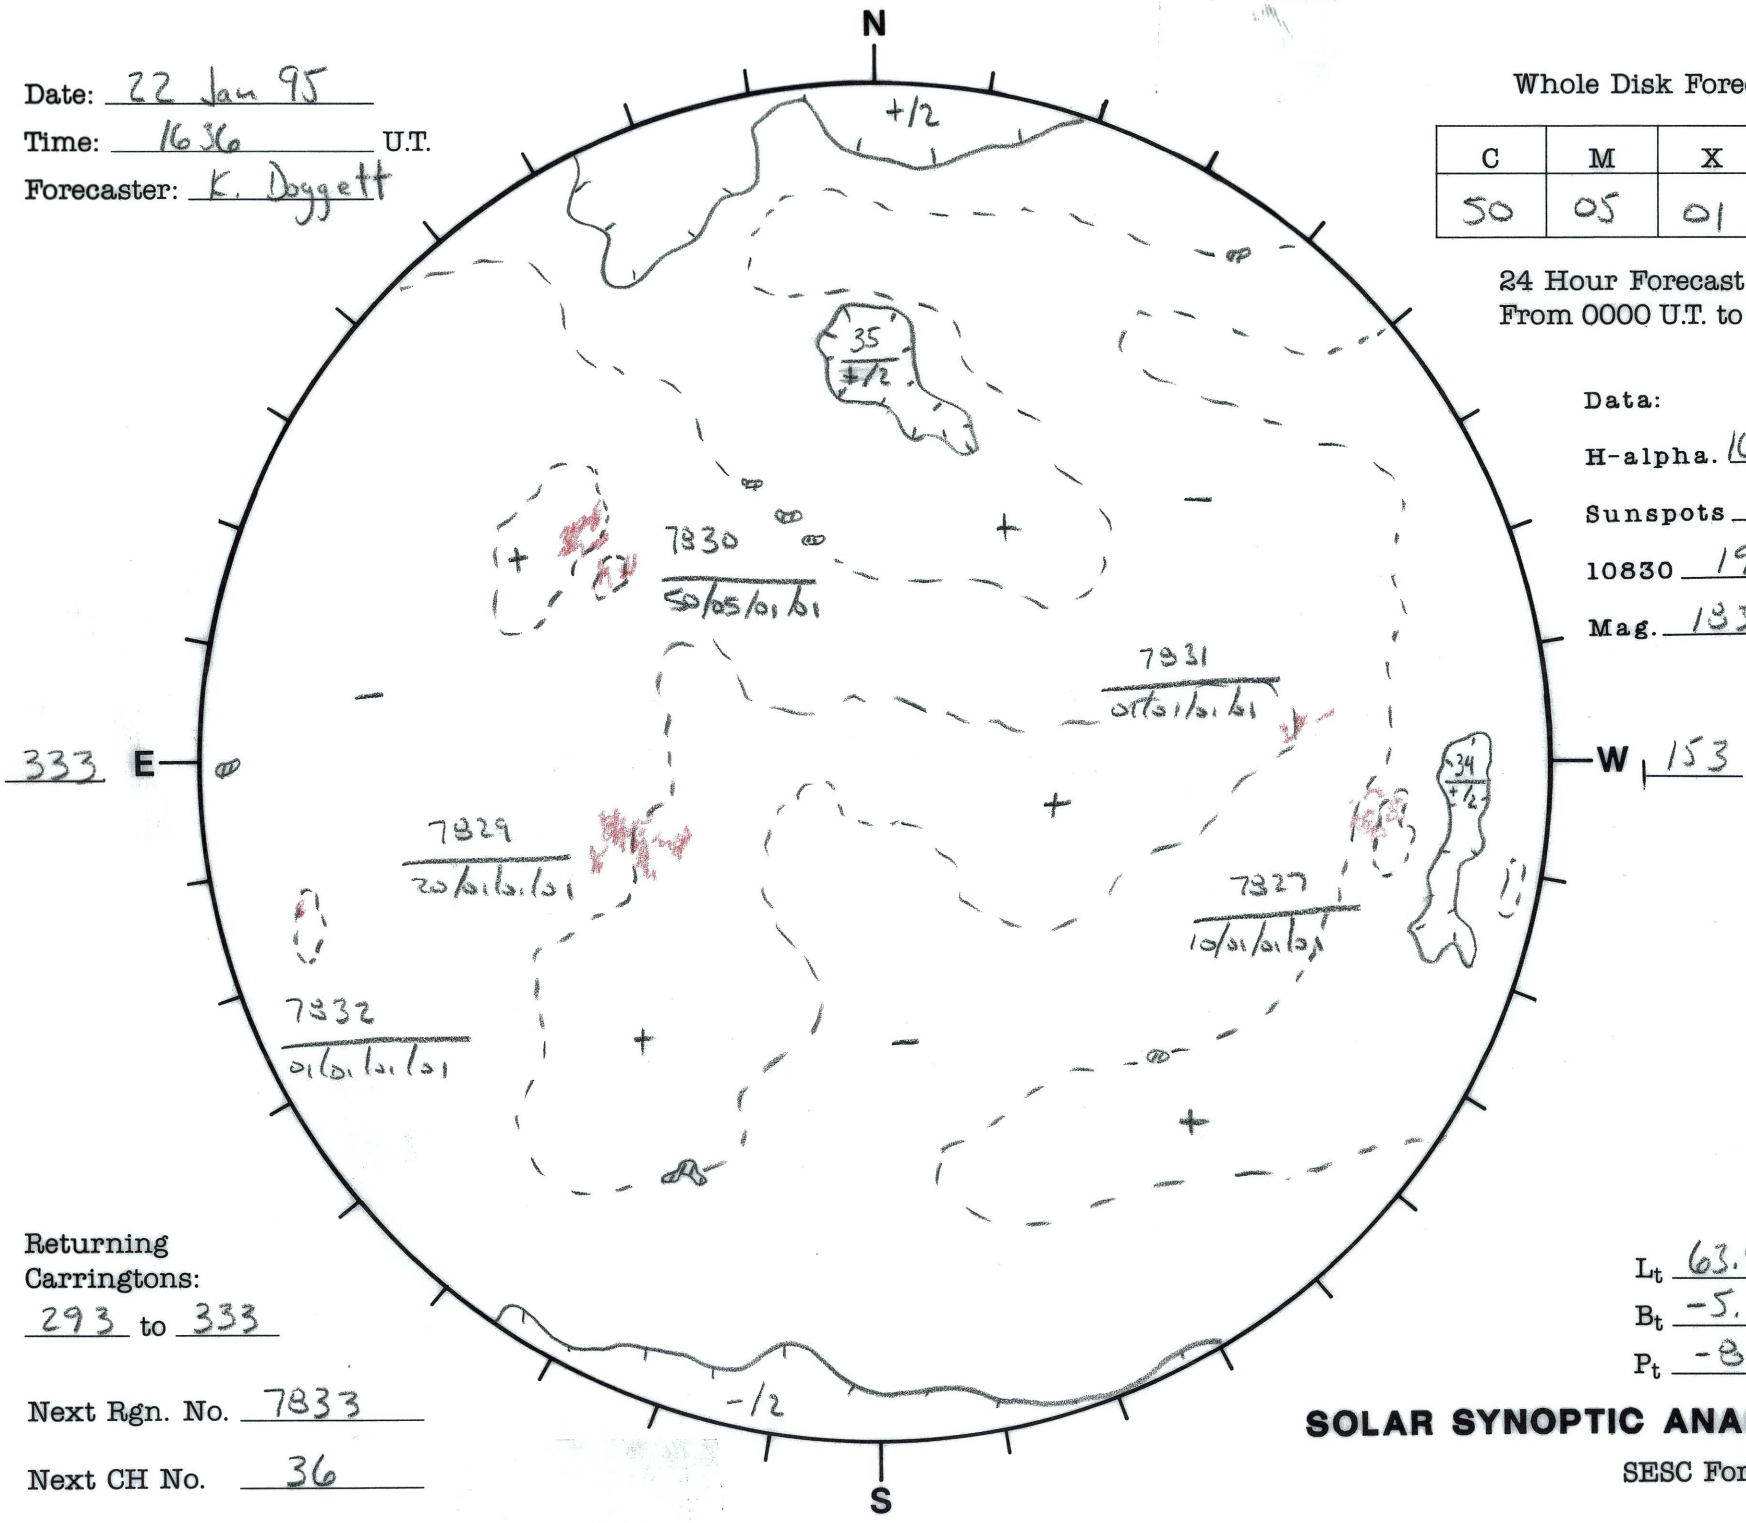

Date: 22 Jan 95
 Time: 1636 U.T.
 Forecaster: K. Doggett

Whole Disk Forecast

C	M	X	P
50	05	01	01

24 Hour Forecast
 From 0000 U.T. to 0000 U.T.

Data:
 H-alpha. 1636 U.T.
 Sunspots 1630 U.T.
 10830 1932 U.T.
 Mag. 1832 U.T.

Returning
 Carringtons:
293 to 333

Next Rgn. No. 7833
 Next CH No. 36

L_t 63.4
 B_t -5.3
 P_t -8.0

SOLAR SYNOPTIC ANALYSIS

SESC Form W18