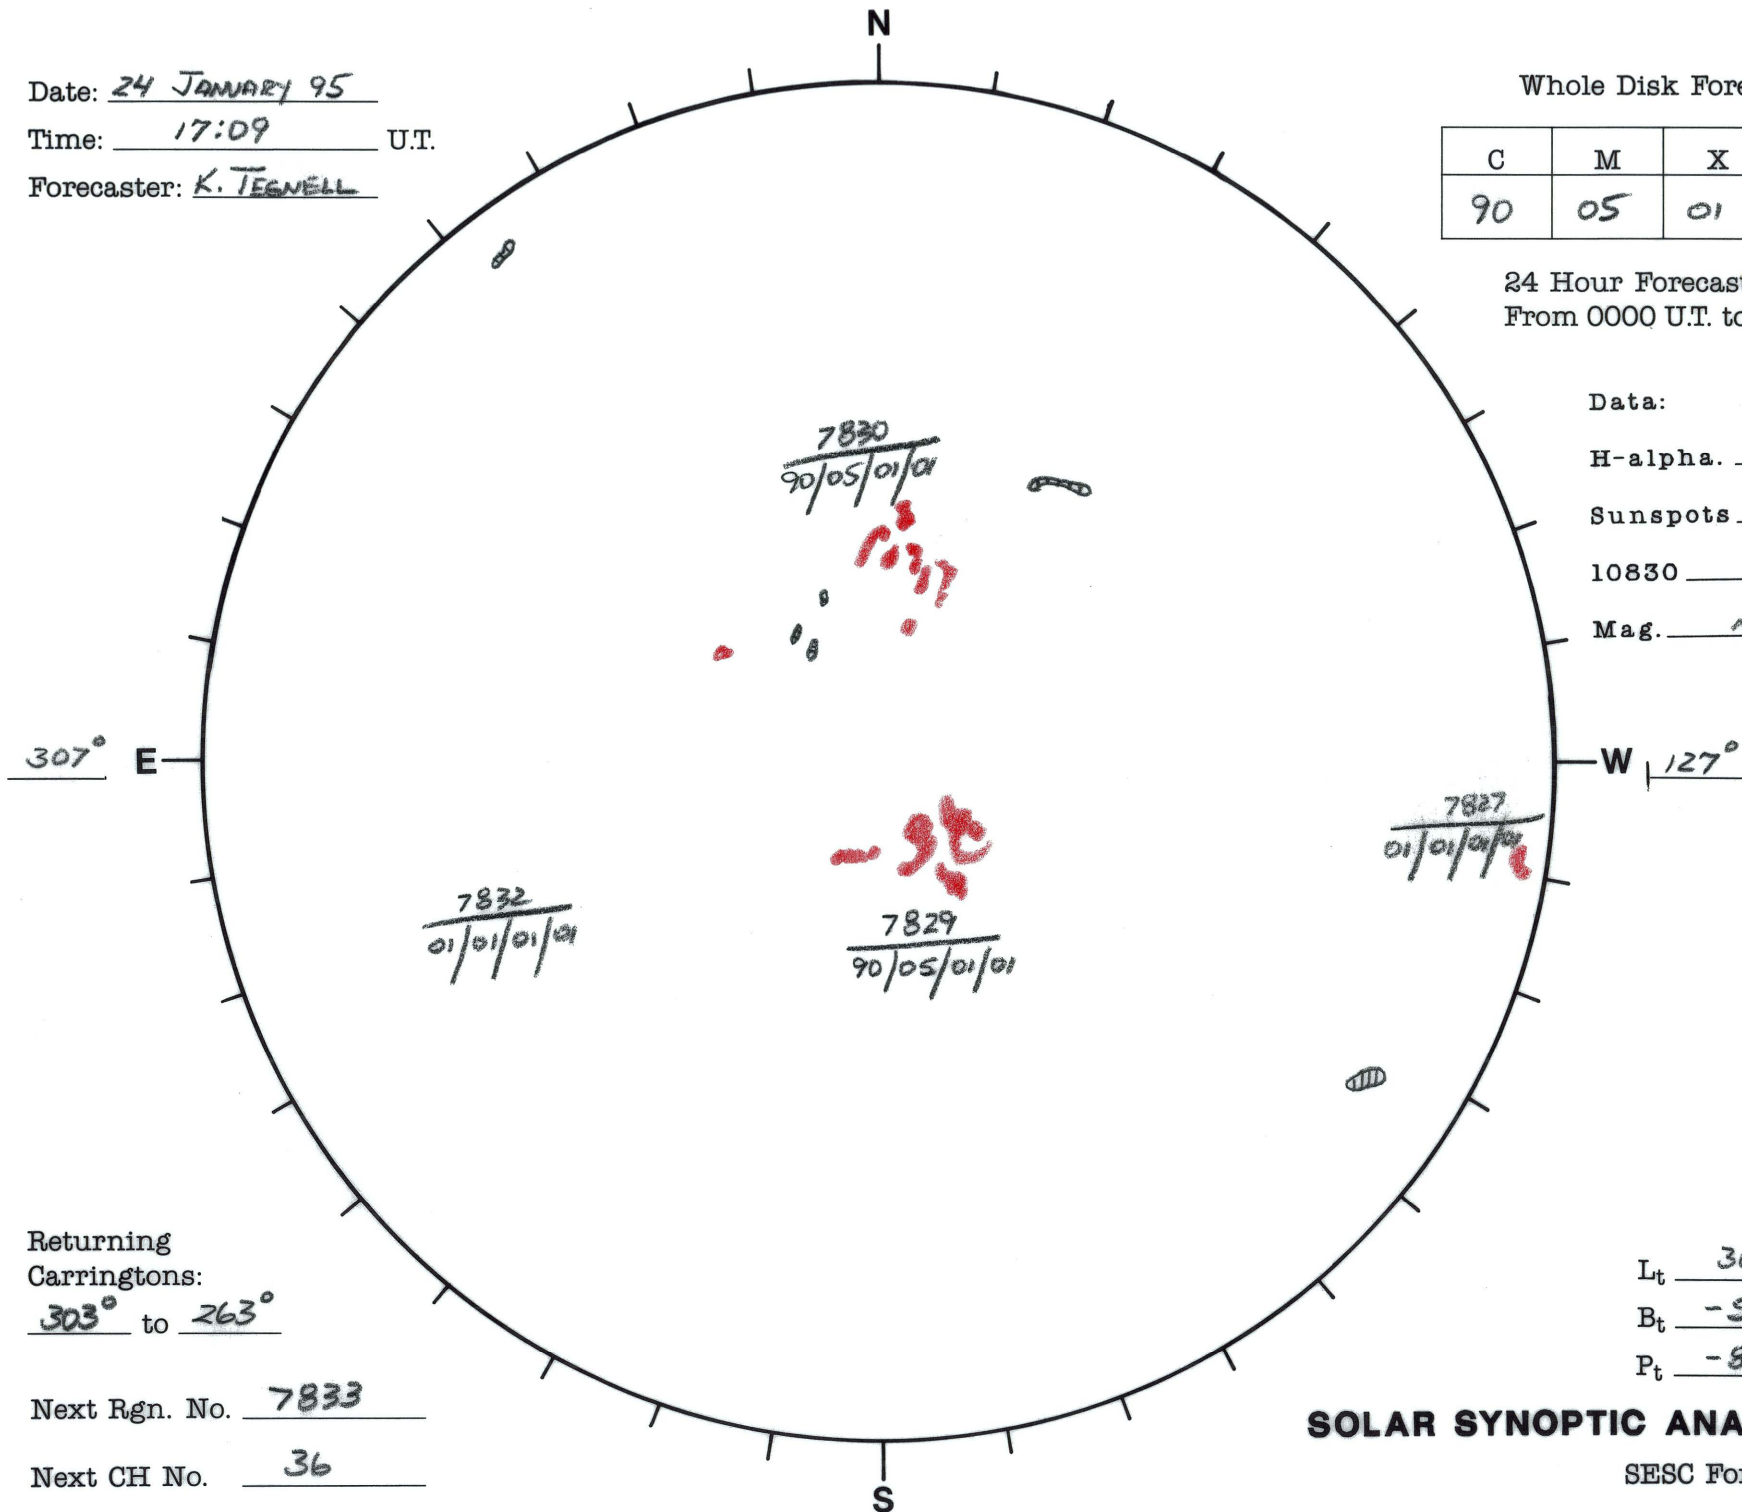

Date: 24 JANUARY 95
 Time: 17:09 U.T.
 Forecaster: K. TEGNELL

Whole Disk Forecast

C	M	X	P
90	05	01	01

24 Hour Forecast
 From 0000 U.T. to 0000 U.T.

Data:
 H-alpha. 17:09 U.T.
 Sunspots N/A U.T.
 10830 N/A U.T.
 Mag. N/A U.T.

SOLAR SYNOPTIC ANALYSIS

L_t 36.8°
 B_t -5.4°
 P_t -8.9°