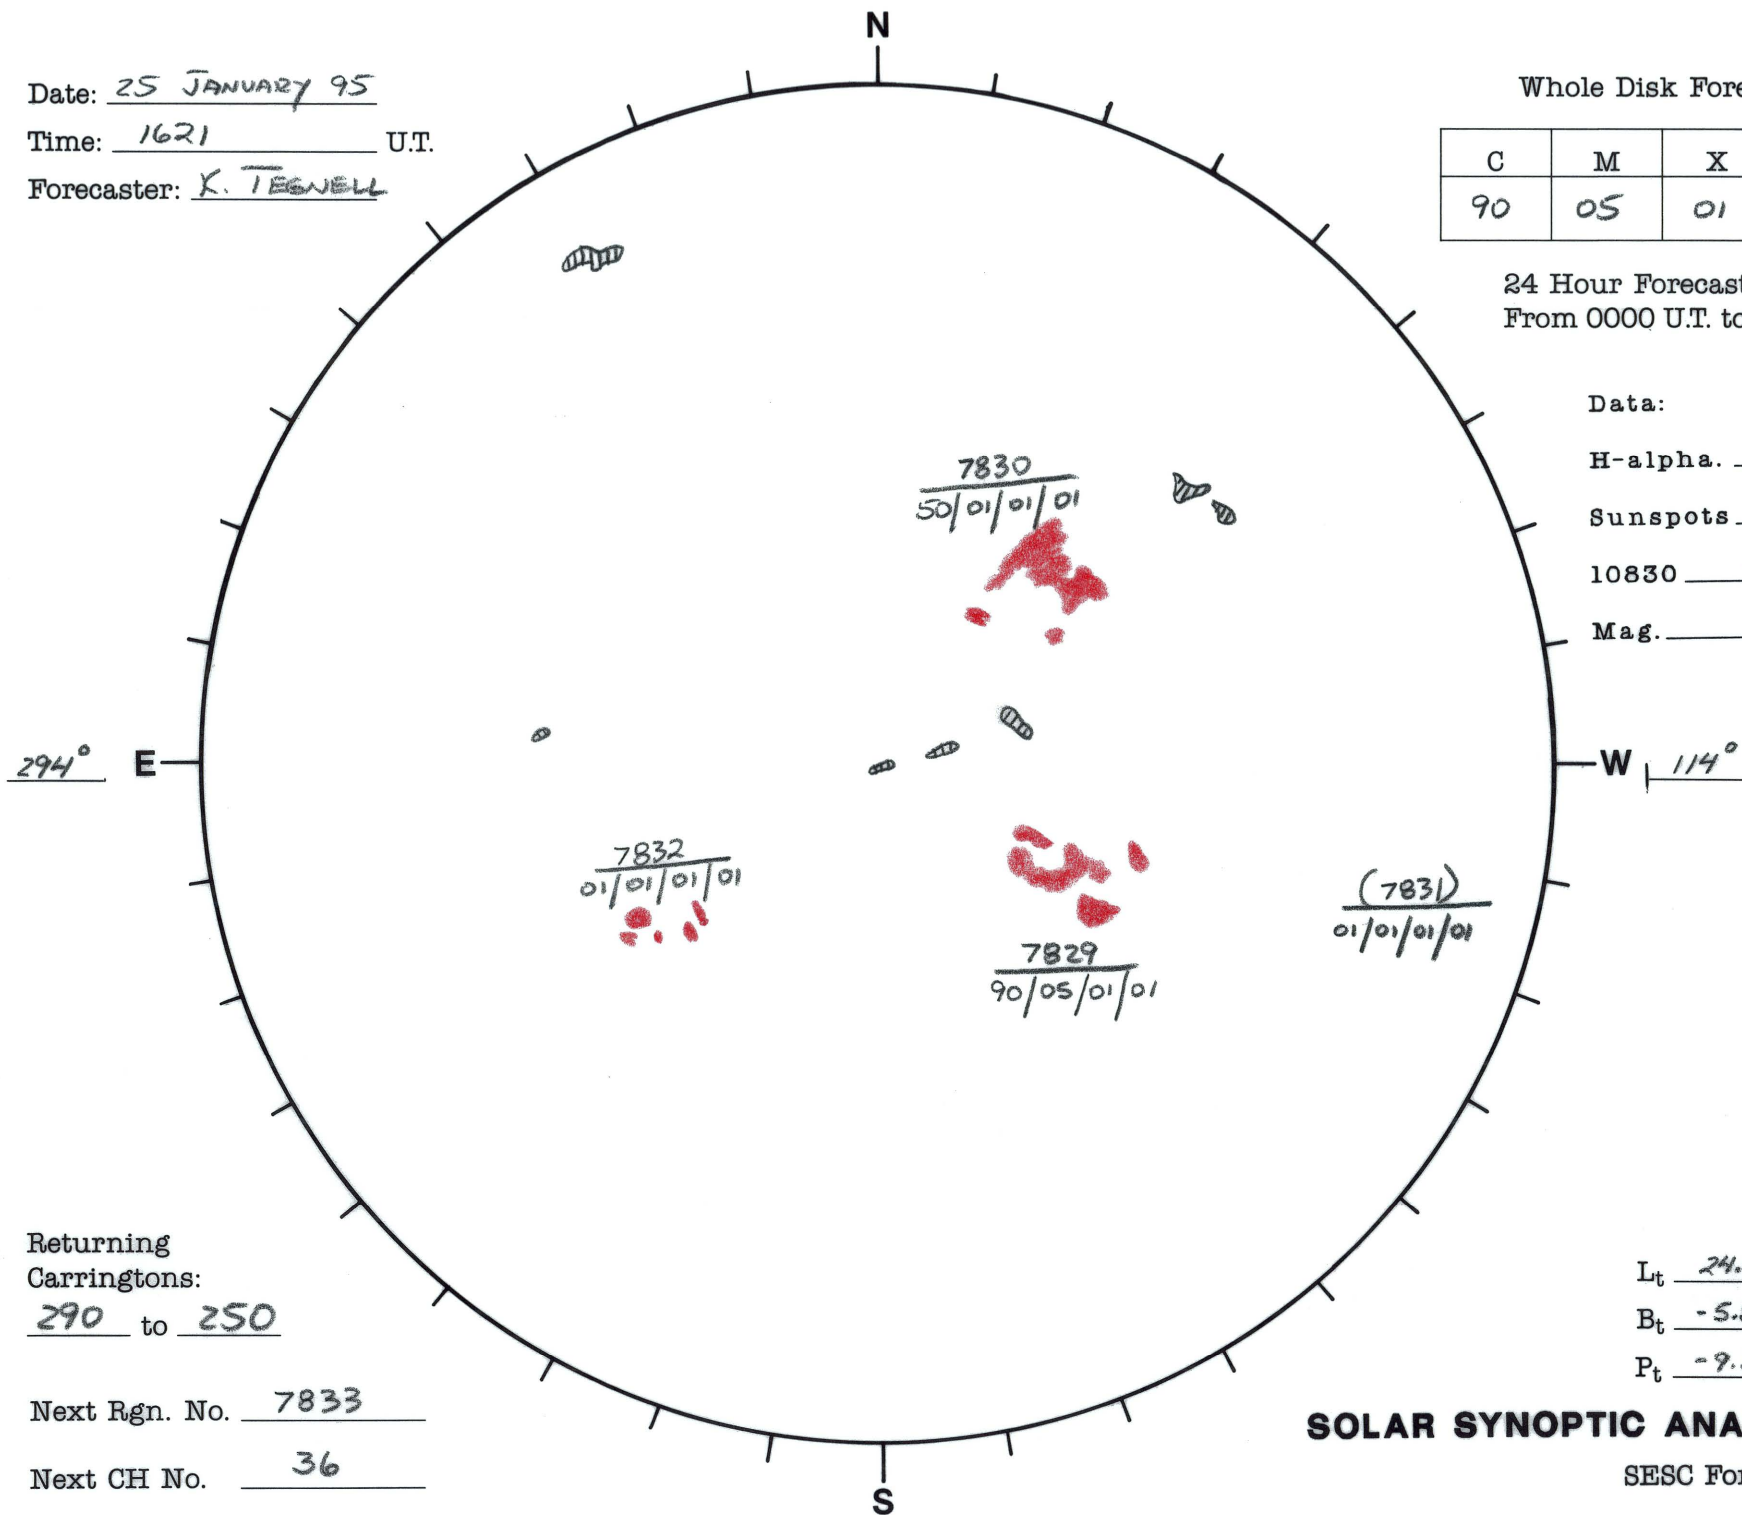

Date: 25 JANUARY 95
 Time: 1621 U.T.
 Forecaster: K. TEGWELL

Whole Disk Forecast

C	M	X	P
90	05	01	01

24 Hour Forecast
 From 0000 U.T. to 0000 U.T.

Data:
 H-alpha. 1621 U.T.
 Sunspots N/A U.T.
 10830 N/A U.T.
 Mag. N/A U.T.

Returning Carringtons:
290 to 250

Next Rgn. No. 7833
 Next CH No. 36

L_t 24.1°
 B_t -5.5°
 P_t -9.3°

SOLAR SYNOPTIC ANALYSIS