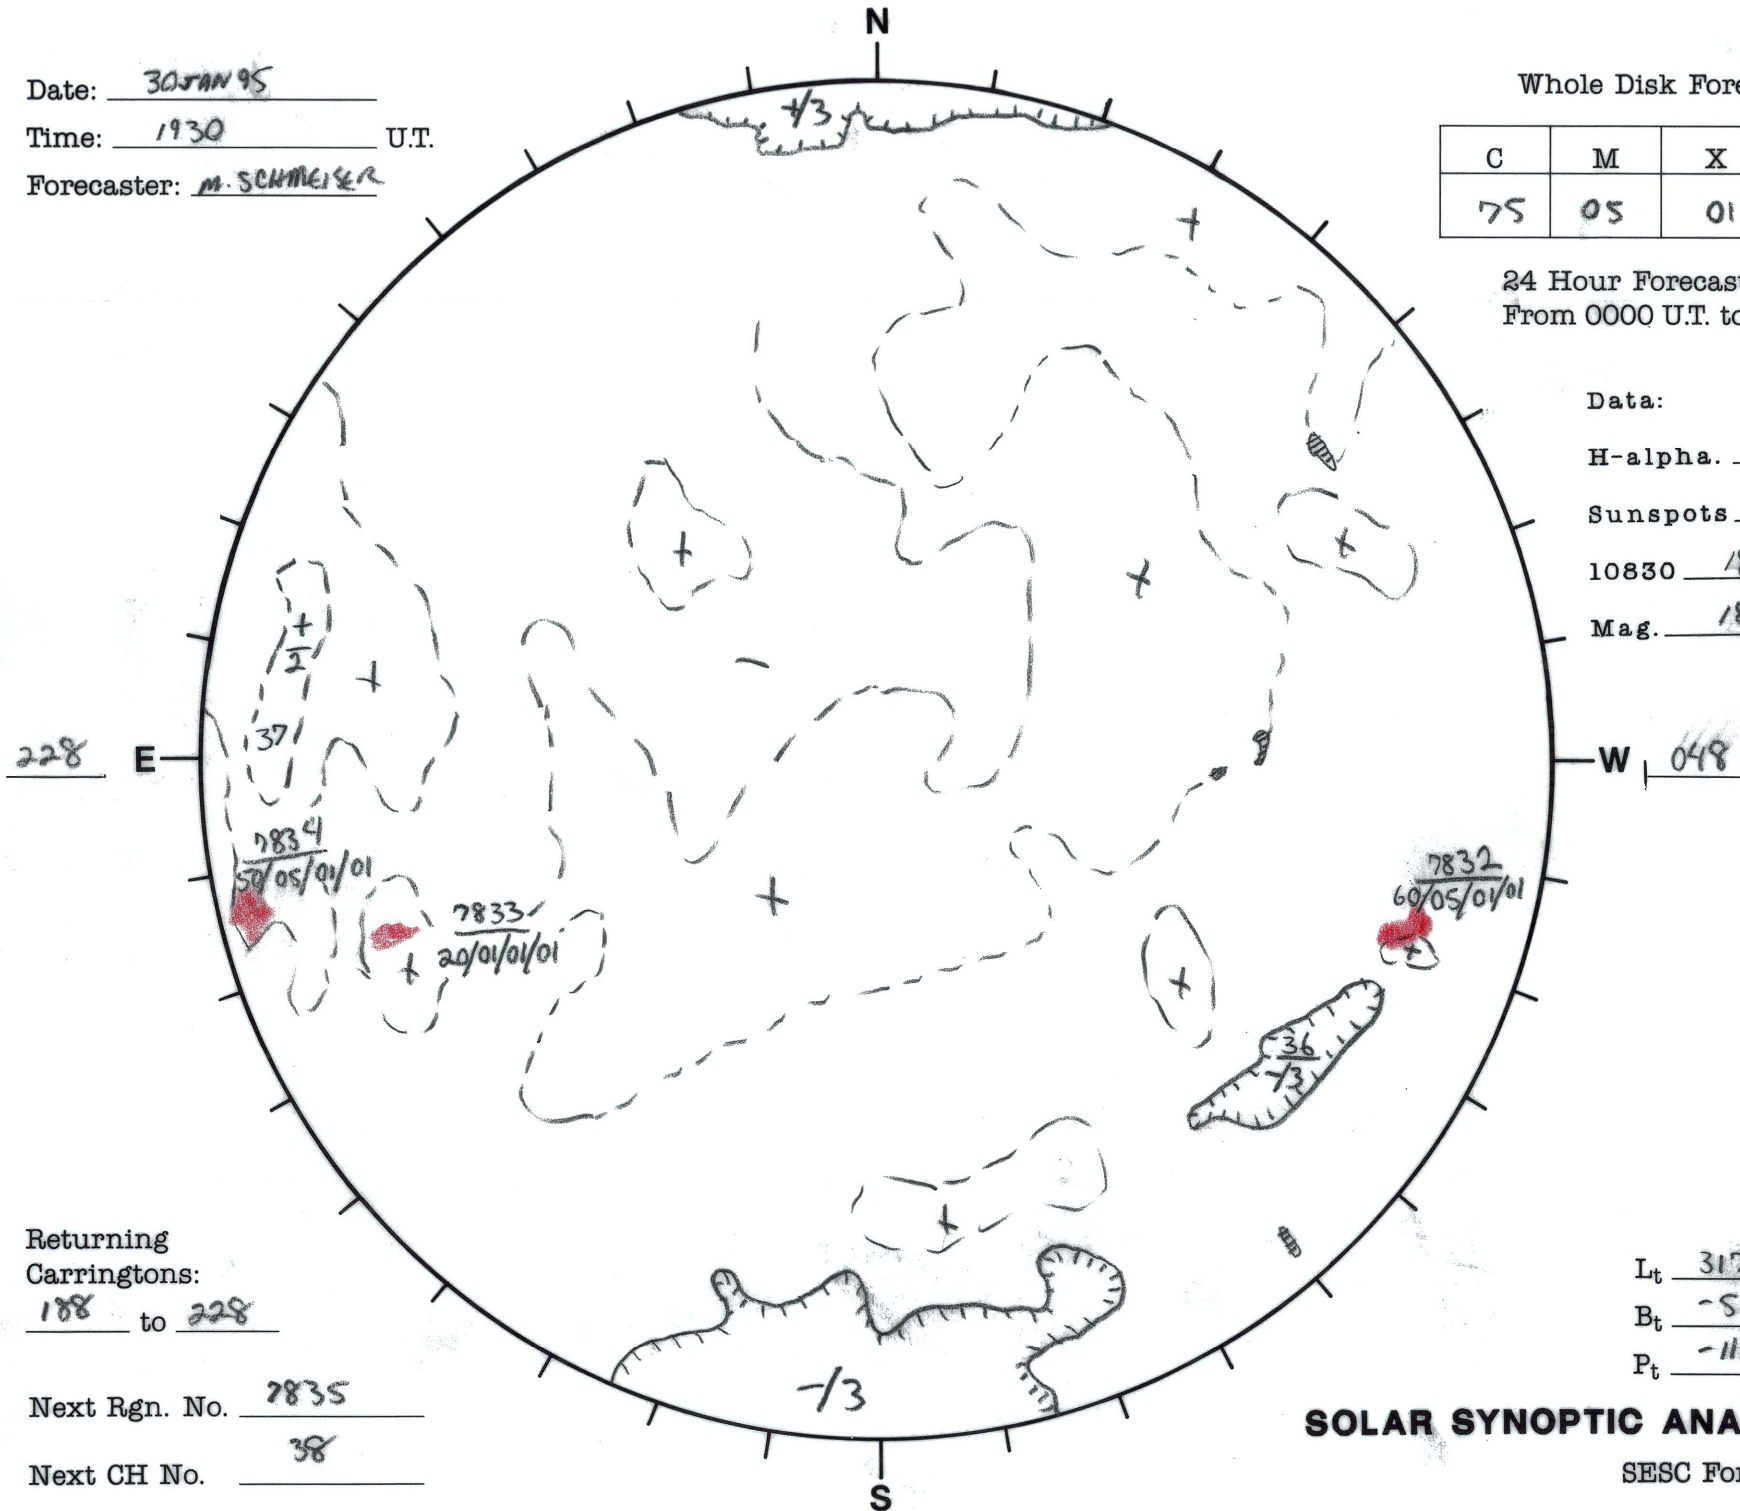

Date: 30 JAN 95
 Time: 1930 U.T.
 Forecaster: M. SCHMEISER

Whole Disk Forecast

C	M	X	P
75	05	01	01

24 Hour Forecast
 From 0000 U.T. to 0000 U.T.

Data:
 H-alpha. 1720 U.T.
 Sunspots N/A U.T.
 10830 1800 U.T.
 Mag. 1858 U.T.

Returning Carringtons:
188 to 228

Next Rgn. No. 7835
 Next CH No. 38

Lt 317.7
 Bt -5.9
 Pt -11.5

SOLAR SYNOPTIC ANALYSIS