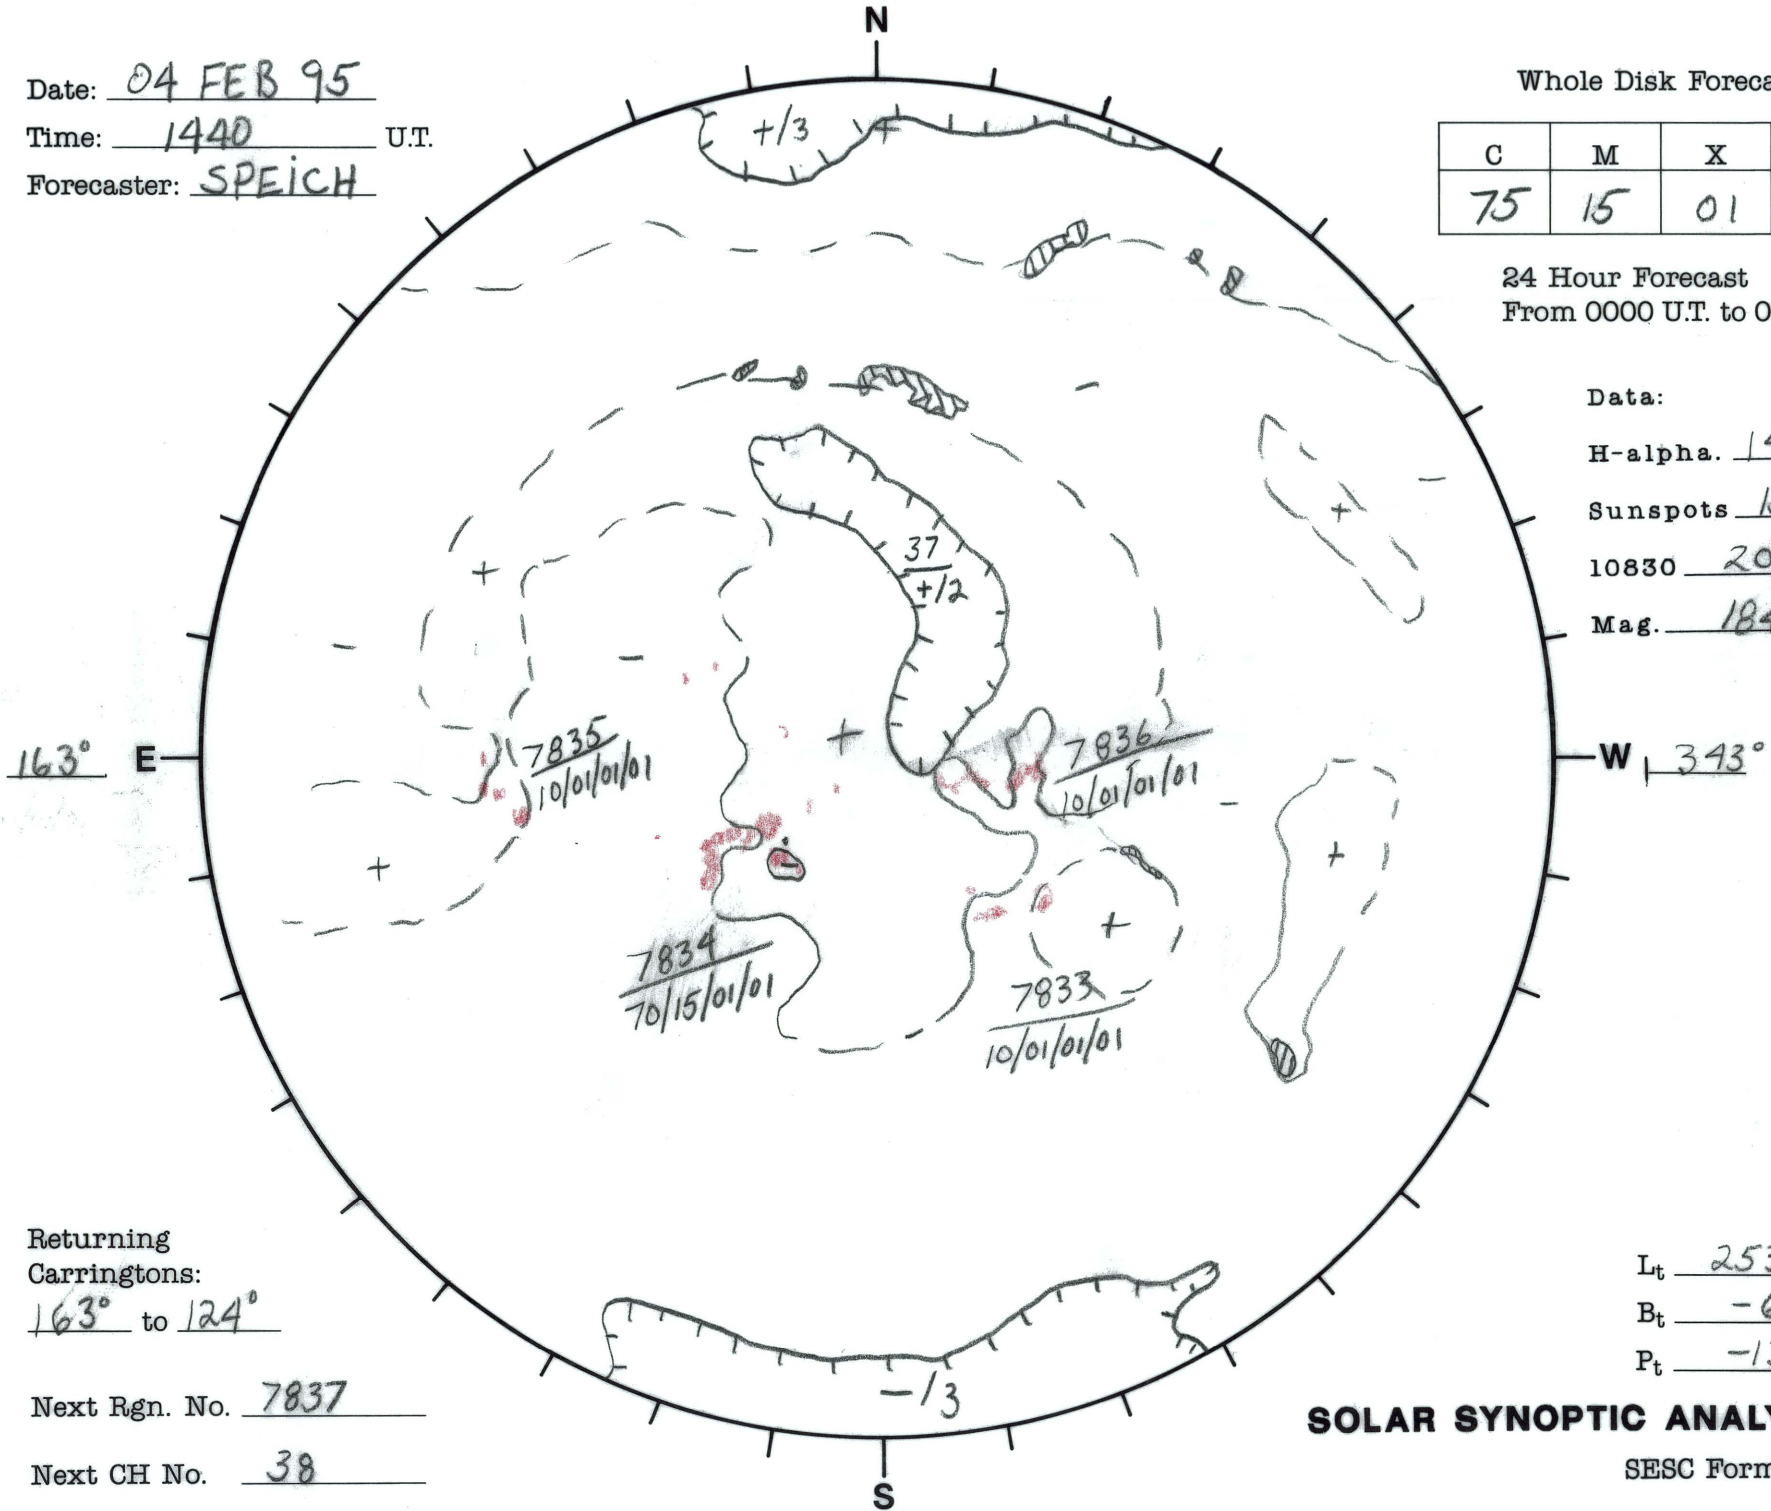

Date: 04 FEB 95
 Time: 1440 U.T.
 Forecaster: SPEICH

Whole Disk Forecast

C	M	X	P
75	15	01	01

24 Hour Forecast
 From 0000 U.T. to 0000 U.T.

Data:
 H-alpha. 1440 U.T.
 Sunspots 1530 U.T.
 10830 2059 U.T.
 Mag. 1841 U.T.

Returning Carringtons:
163° to 124°

Next Rgn. No. 7837

Next CH No. 38

L_t 253.3°
 B_t -6.3°
 P_t -13.5°

SOLAR SYNOPTIC ANALYSIS

SESC Form W18