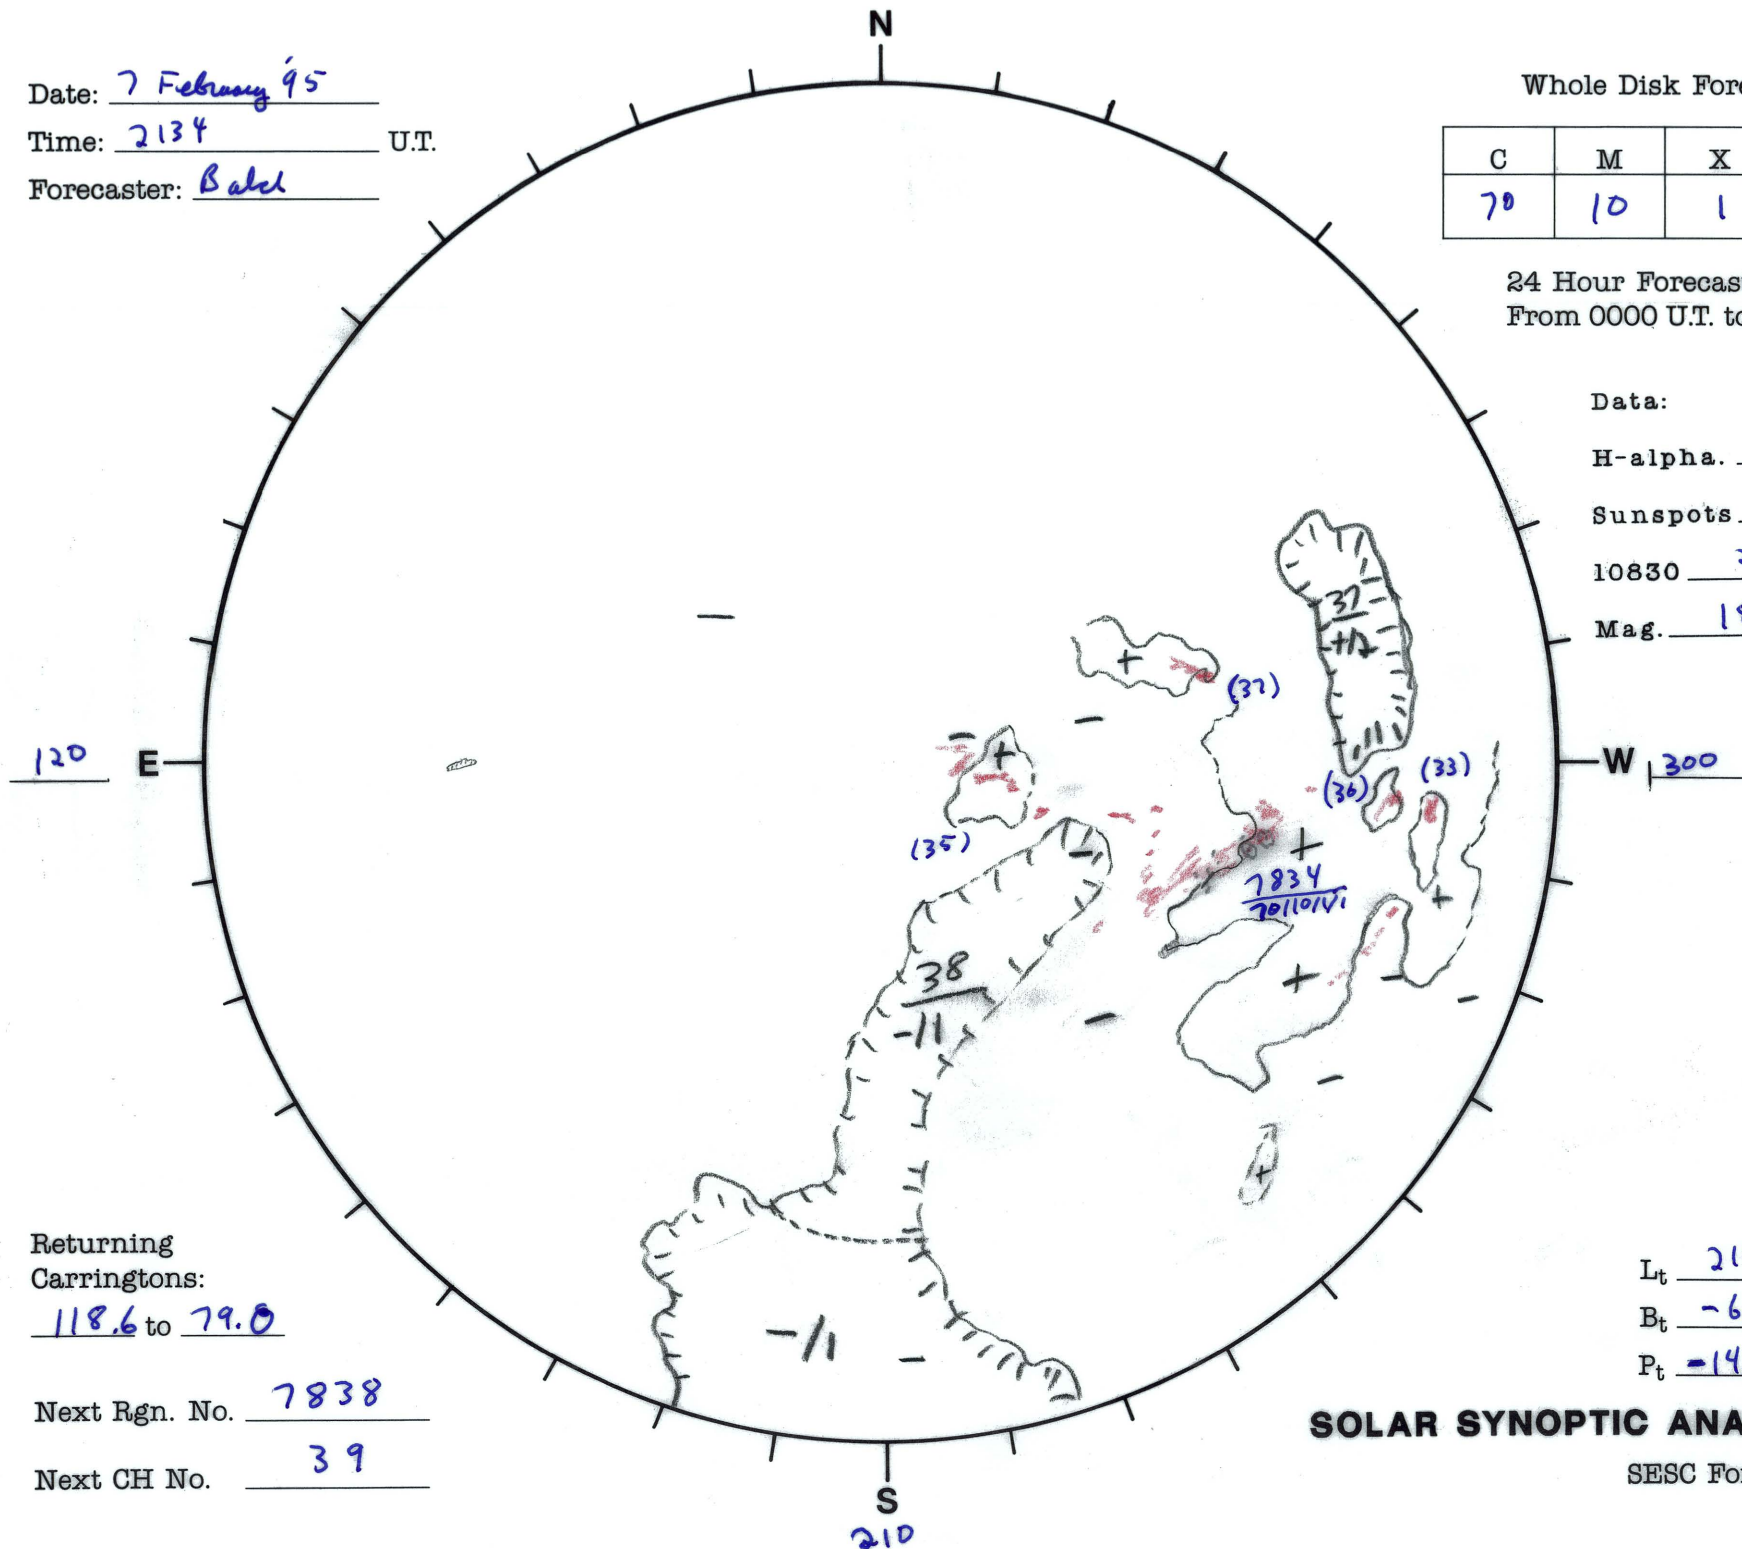

Date: 7 February 95
 Time: 2134 U.T.
 Forecaster: Babel

Whole Disk Forecast

C	M	X	P
70	10	1	1

24 Hour Forecast
 From 0000 U.T. to 0000 U.T.

Data:
 H-alpha. 2034 U.T.
 Sunspots 1800 U.T.
 10830 2008 U.T.
 Mag. 1851 U.T.

Returning Carringtons:
118.6 to 79.0

Next Rgn. No. 7838

Next CH No. 39

L_t 210.0
 B_t -6.5
 P_t -14.7

SOLAR SYNOPTIC ANALYSIS

SESC Form W18