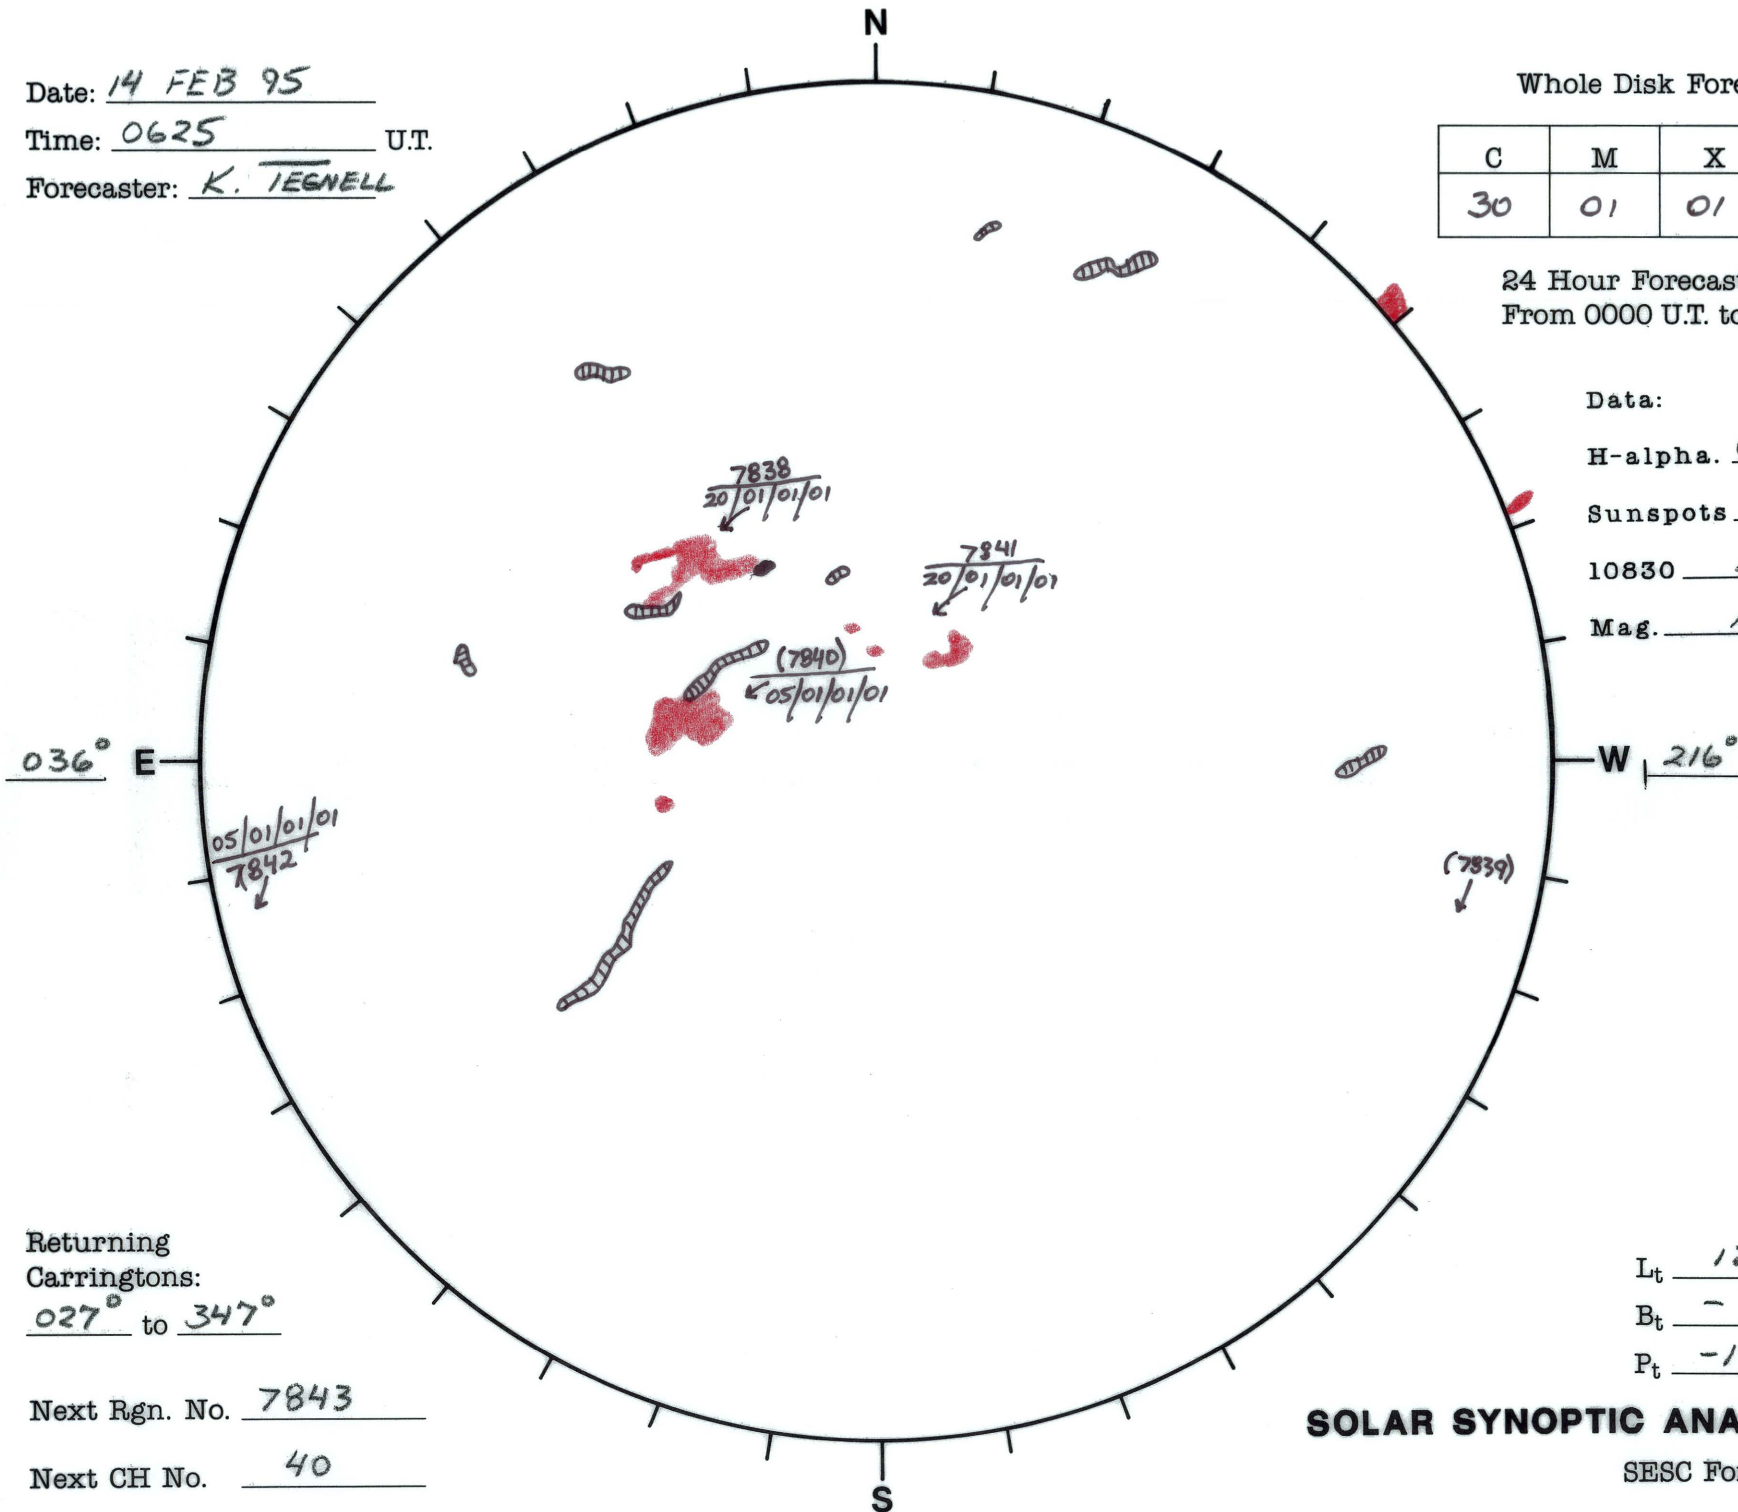

Date: 14 FEB 95
 Time: 0625 U.T.
 Forecaster: K. TEGNELL

Whole Disk Forecast

C	M	X	P
30	01	01	01

24 Hour Forecast
 From 0000 U.T. to 0000 U.T.

Data:
 H-alpha. 0625 U.T.
 Sunspots N/A U.T.
 10830 N/A U.T.
 Mag. N/A U.T.

Returning Carringtons:
027 to 347

Next Rgn. No. 7843

Next CH No. 40

L_t 126.2°
 B_t -6.8°
 P_t -17.0°

SOLAR SYNOPTIC ANALYSIS

SESC Form W18