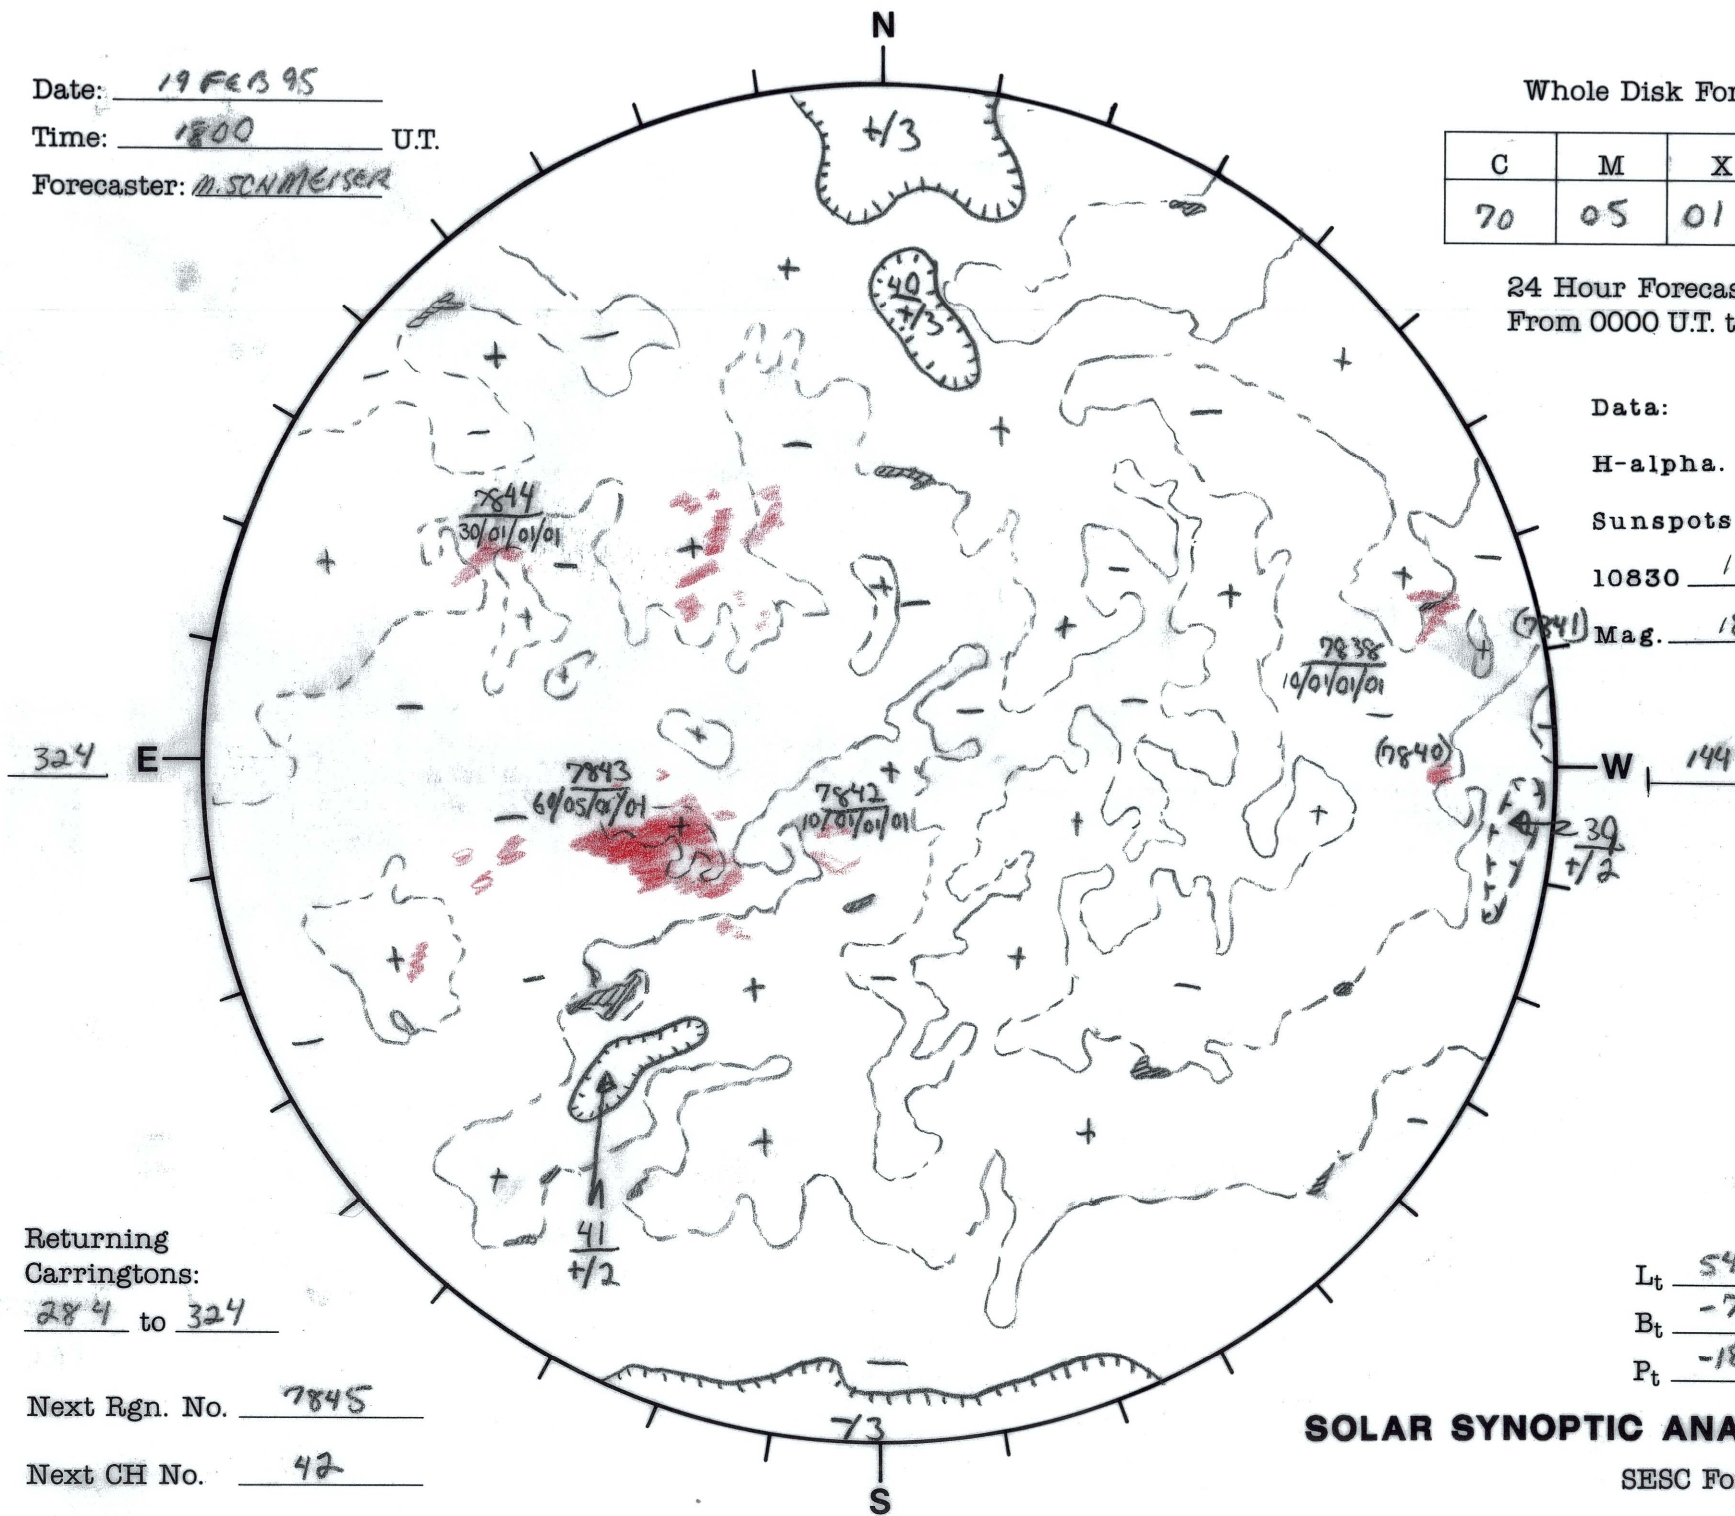

Date: 19 FEB 95
 Time: 1800 U.T.
 Forecaster: M. SCHMEISER

Whole Disk Forecast

C	M	X	P
70	05	01	01

24 Hour Forecast
 From 0000 U.T. to 0000 U.T.

Data:
 H-alpha. 1511 U.T.
 Sunspots N/A U.T.
 10830 1832 U.T.
 Mag. 1818 U.T.

Returning
 Carringtons:
284 to 324

Next Rgn. No. 7845

Next CH No. 42

L_t 54.0
 B_t -7.0
 P_t -18.8

SOLAR SYNOPTIC ANALYSIS