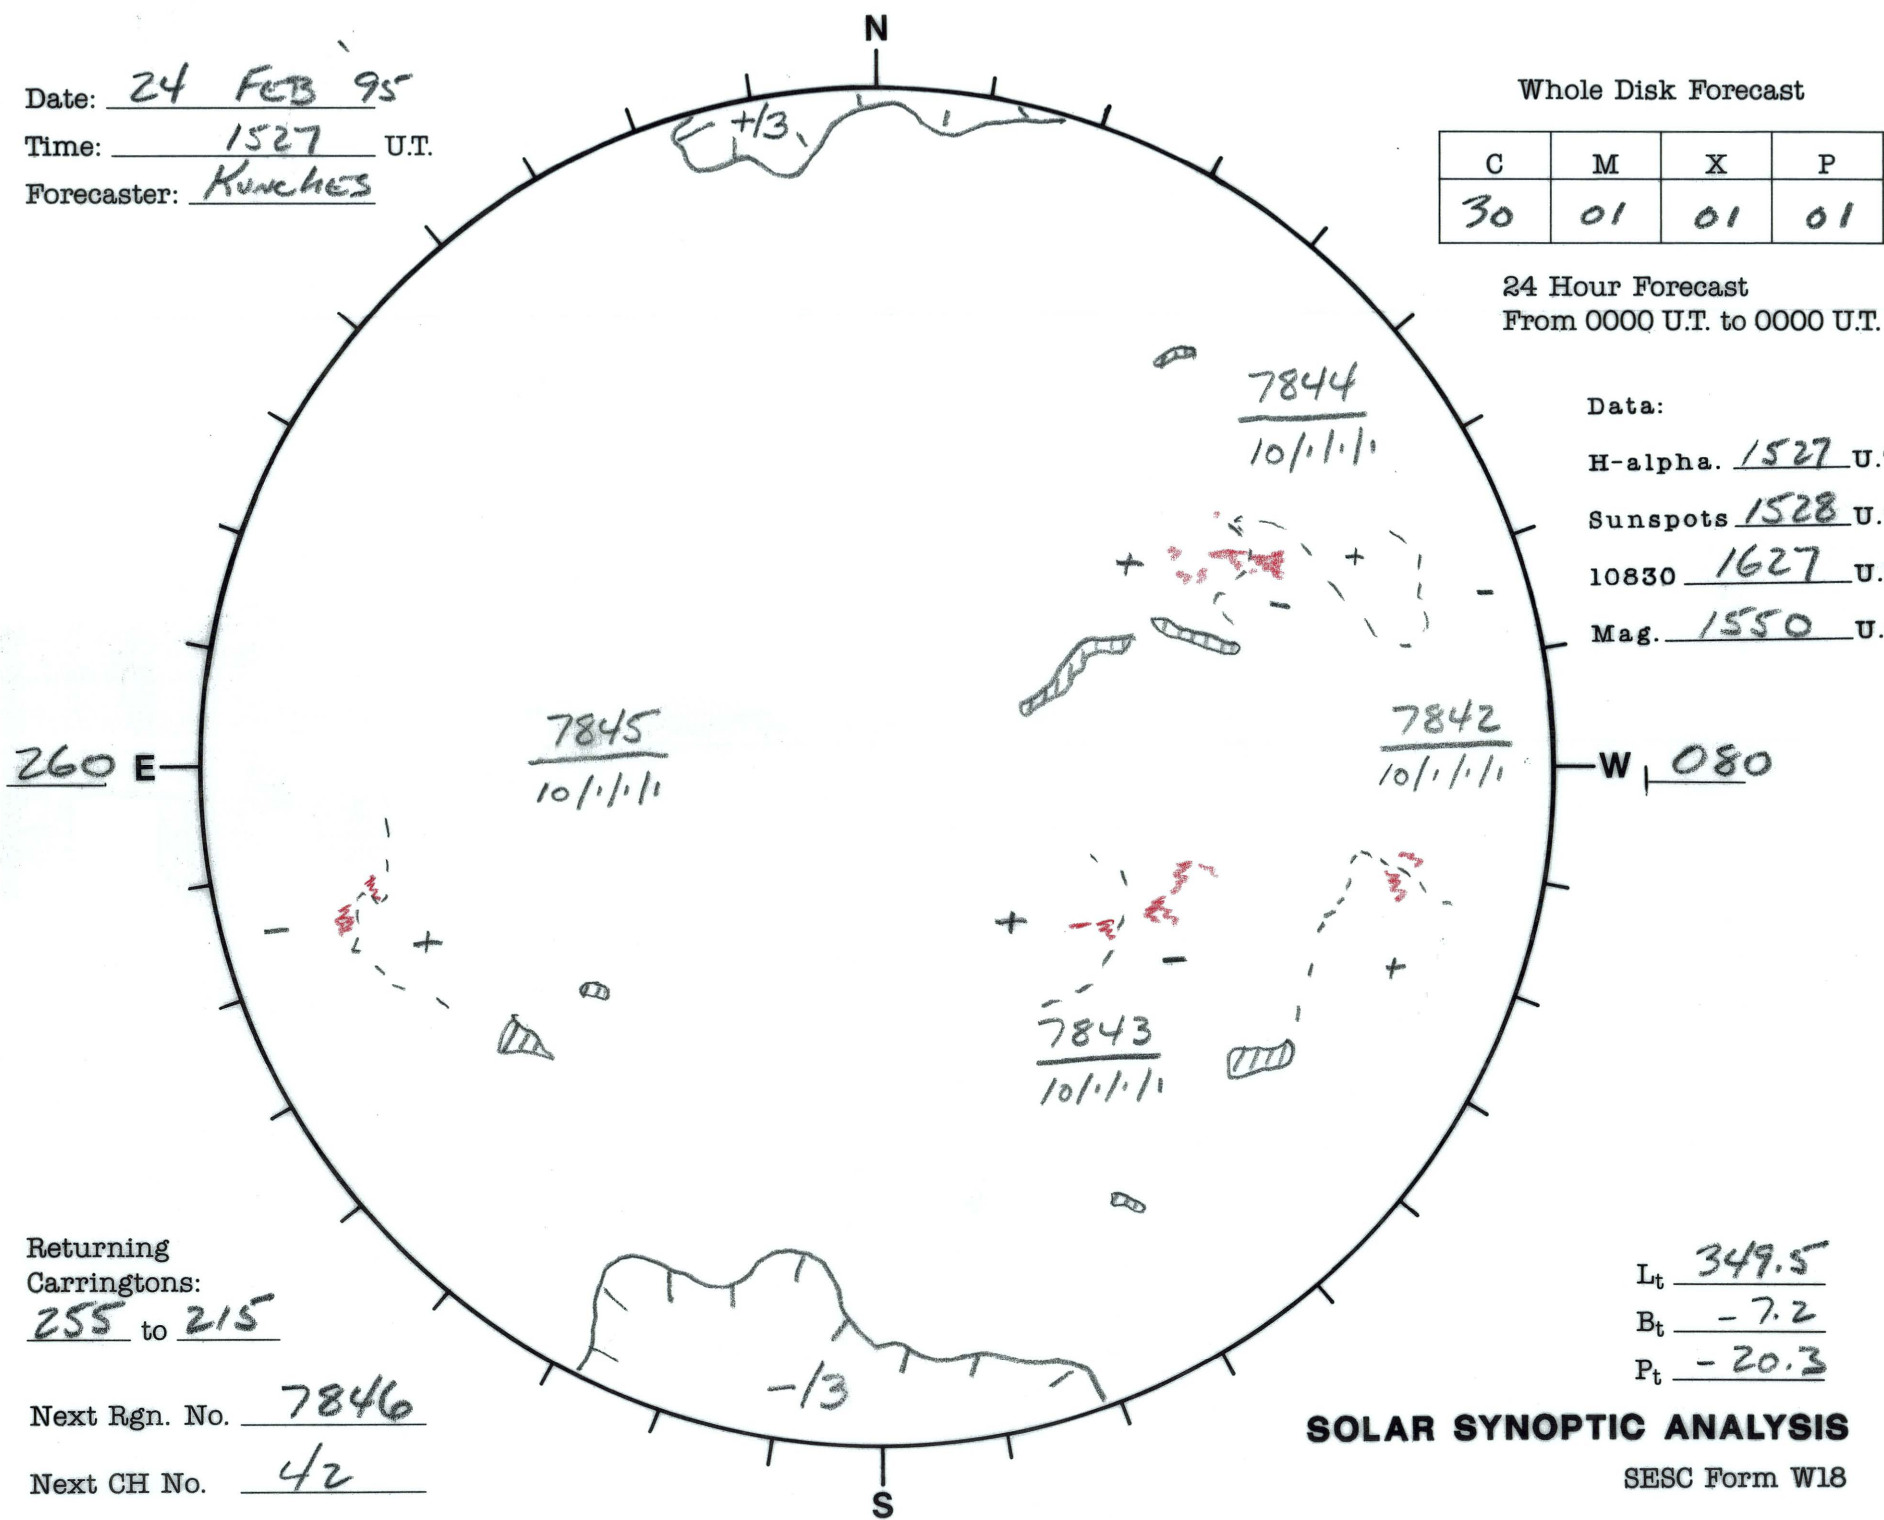

Date: 24 FEB 95
 Time: 1527 U.T.
 Forecaster: Kunches

Whole Disk Forecast

| C | M | X | P |
|----|----|----|----|
| 30 | 01 | 01 | 01 |

24 Hour Forecast
 From 0000 U.T. to 0000 U.T.

Data:
 H-alpha. 1527 U.T.
 Sunspots 1528 U.T.
 10830 1627 U.T.
 Mag. 1550 U.T.

Returning Carringtons: 255 to 215

Next Rgn. No. 7846

Next CH No. 42

L_t 349.5
 B_t -7.2
 P_t -20.3

SOLAR SYNOPTIC ANALYSIS