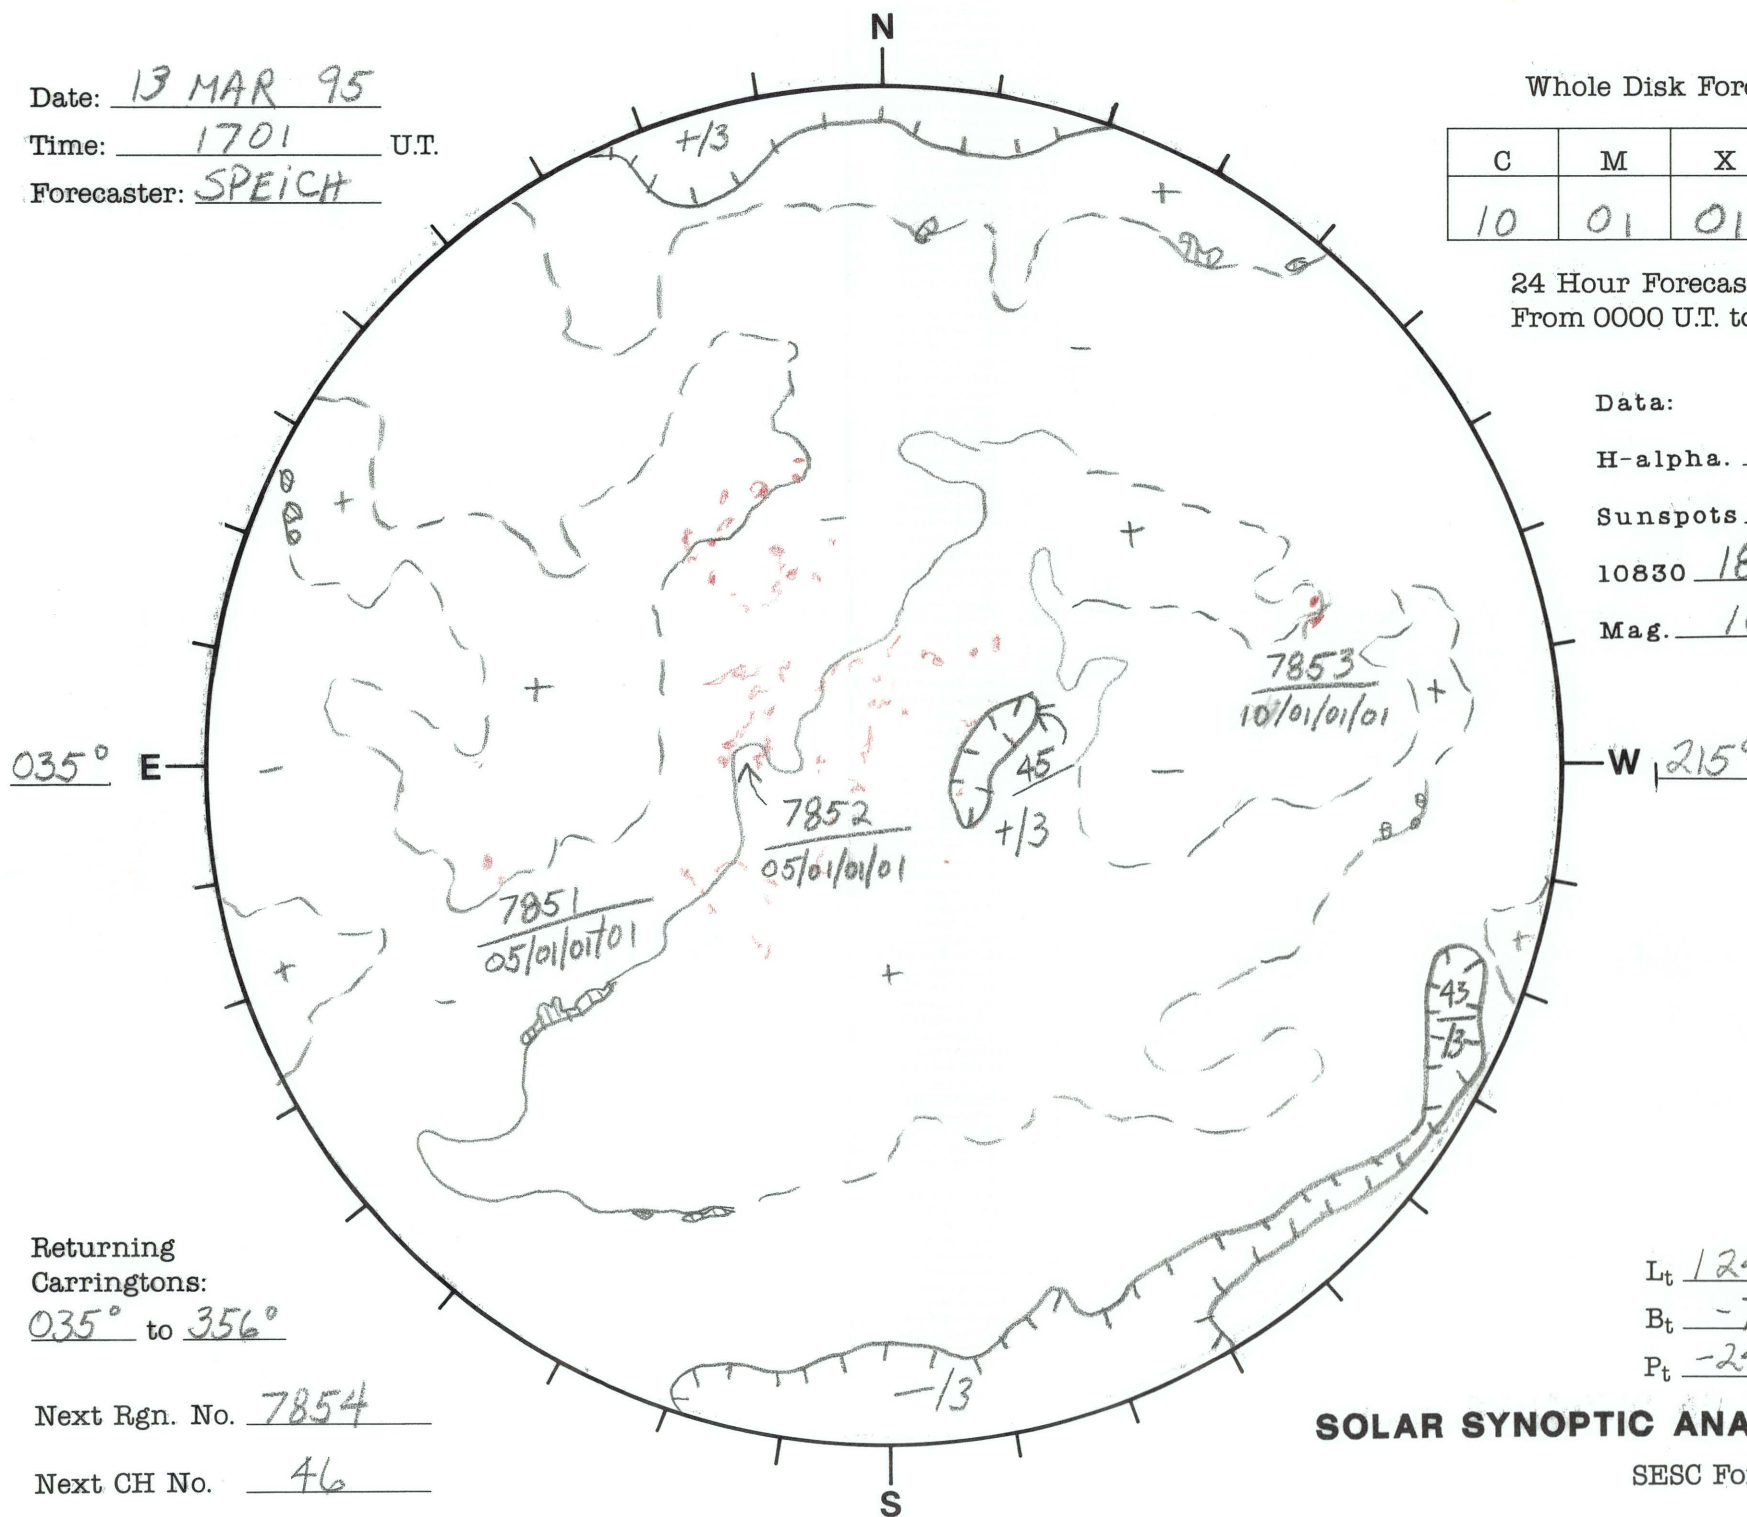

Date: 13 MAR 95
Time: 1701 U.T.
Forecaster: SPEICH

Whole Disk Forecast

C	M	X	P
10	01	01	01

24 Hour Forecast
From 0000 U.T. to 0000 U.T.

Data:

H-alpha. 1701 U.T.

Sunspots 1515 U.T.

10830 1827 U.T.

Mag. 1603 U.T.

Returning
Carringtons:
035° to 356°

Next Rgn. No. 7854

Next CH No. 46

L_t 124.7°

B_t -7.2°

P_t -24.1°

SOLAR SYNOPTIC ANALYSIS