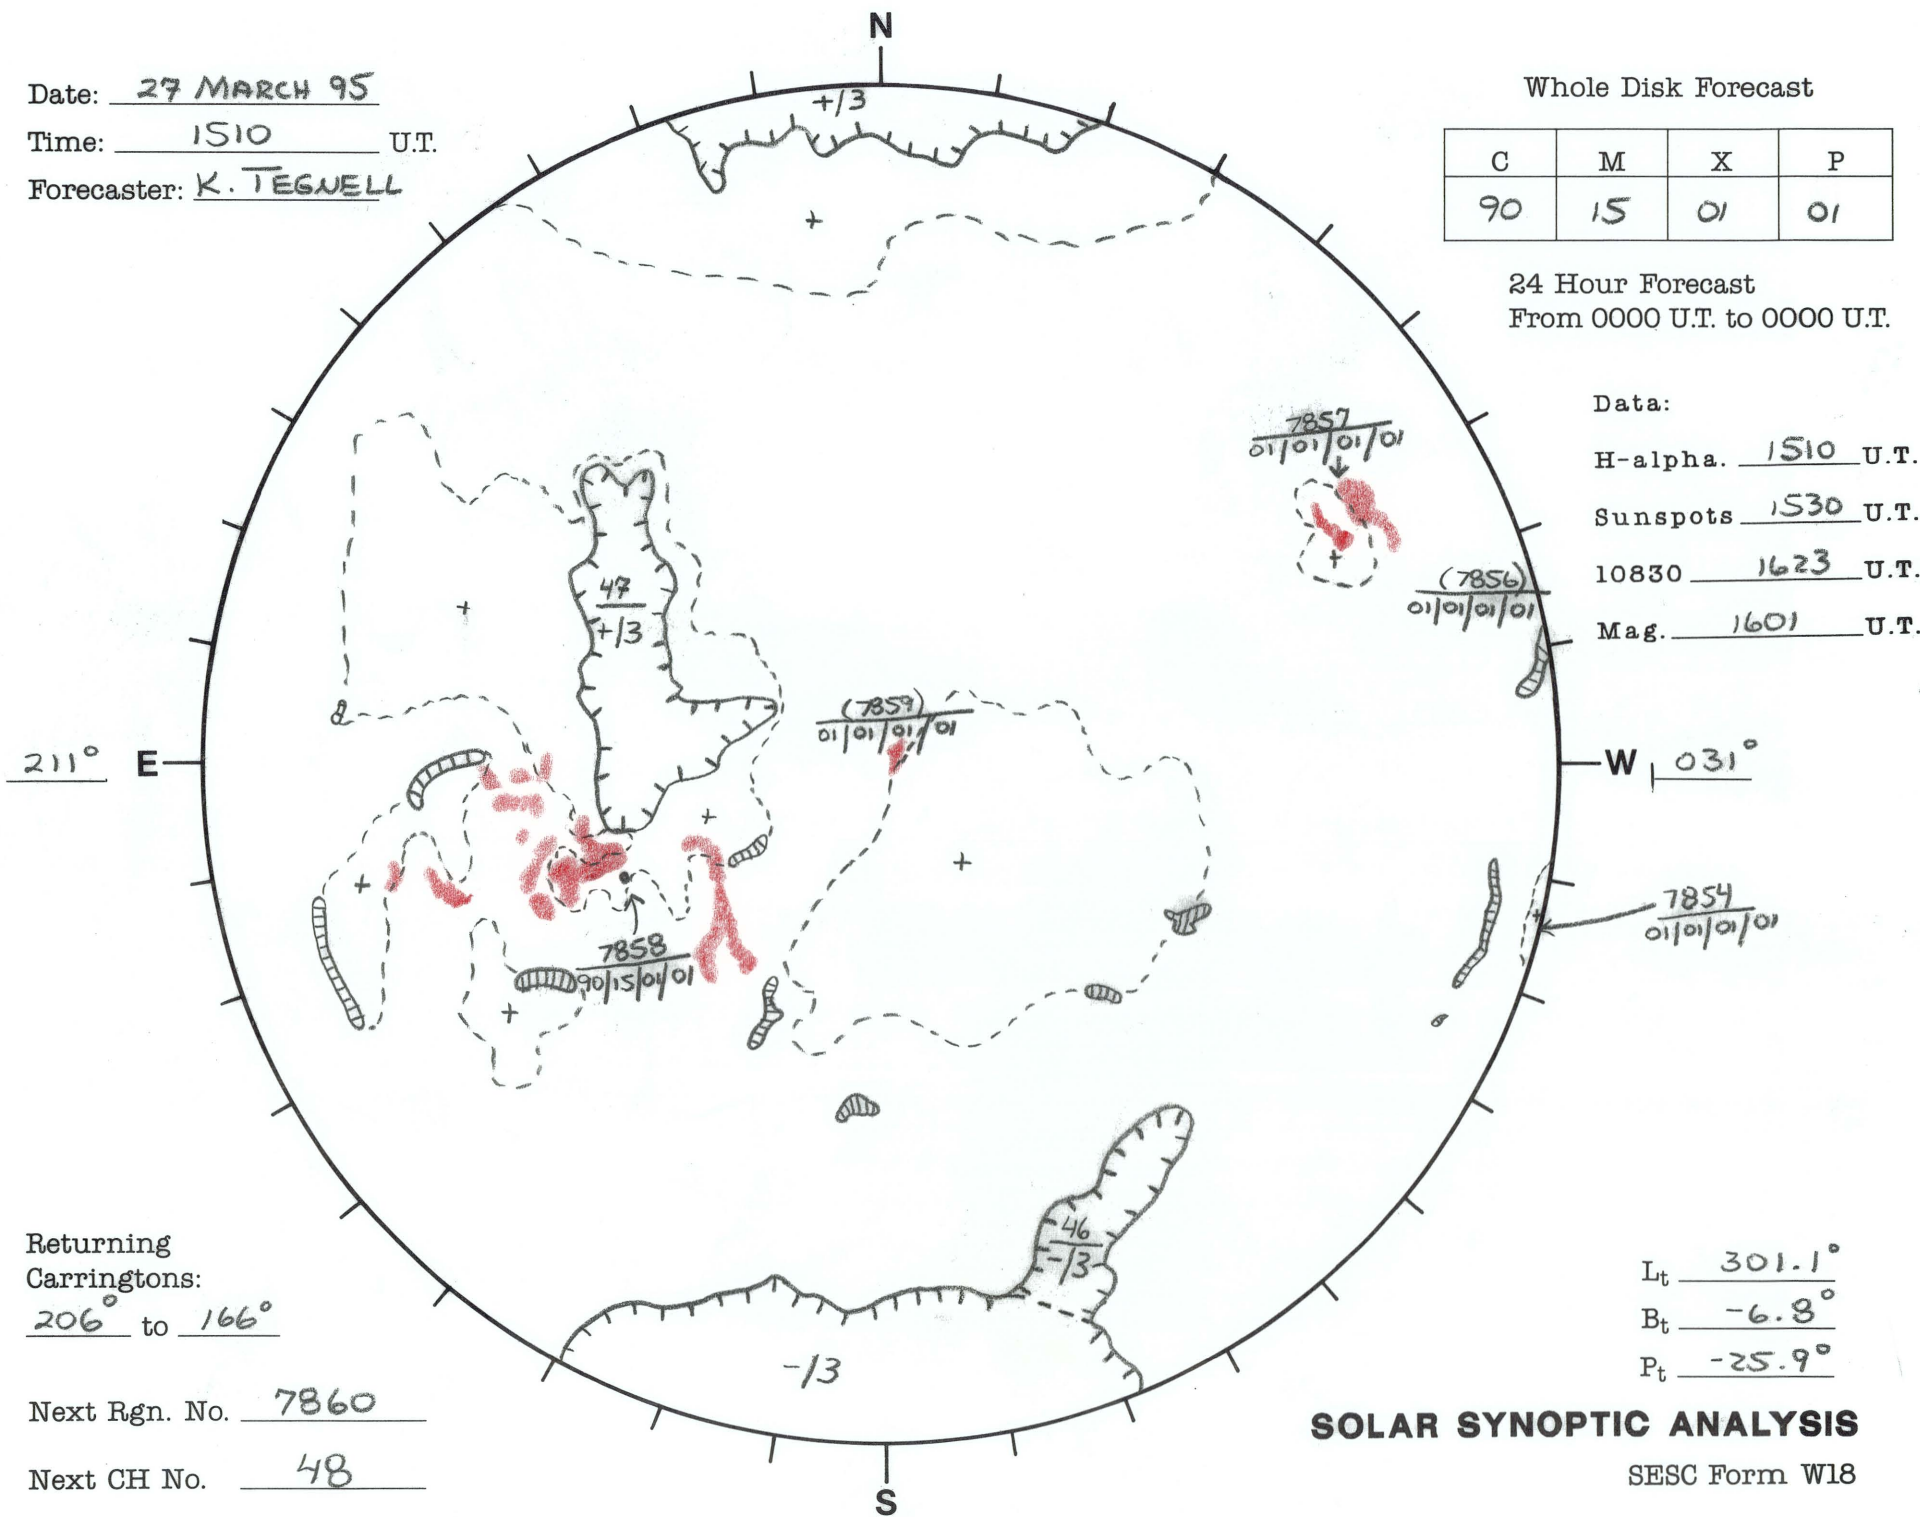

Date: 27 MARCH 95
 Time: 1510 U.T.
 Forecaster: K. TEGWELL

Whole Disk Forecast

C	M	X	P
90	15	01	01

24 Hour Forecast
 From 0000 U.T. to 0000 U.T.

Data:

H-alpha. 1510 U.T.

Sunspots 1530 U.T.

10830 1623 U.T.

Mag. 1601 U.T.

Returning Carringtons: 206 to 166

Next Rgn. No. 7860

Next CH No. 48

L_t 301.1°
 B_t -6.8°
 P_t -25.9°

SOLAR SYNOPTIC ANALYSIS

SESC Form W18