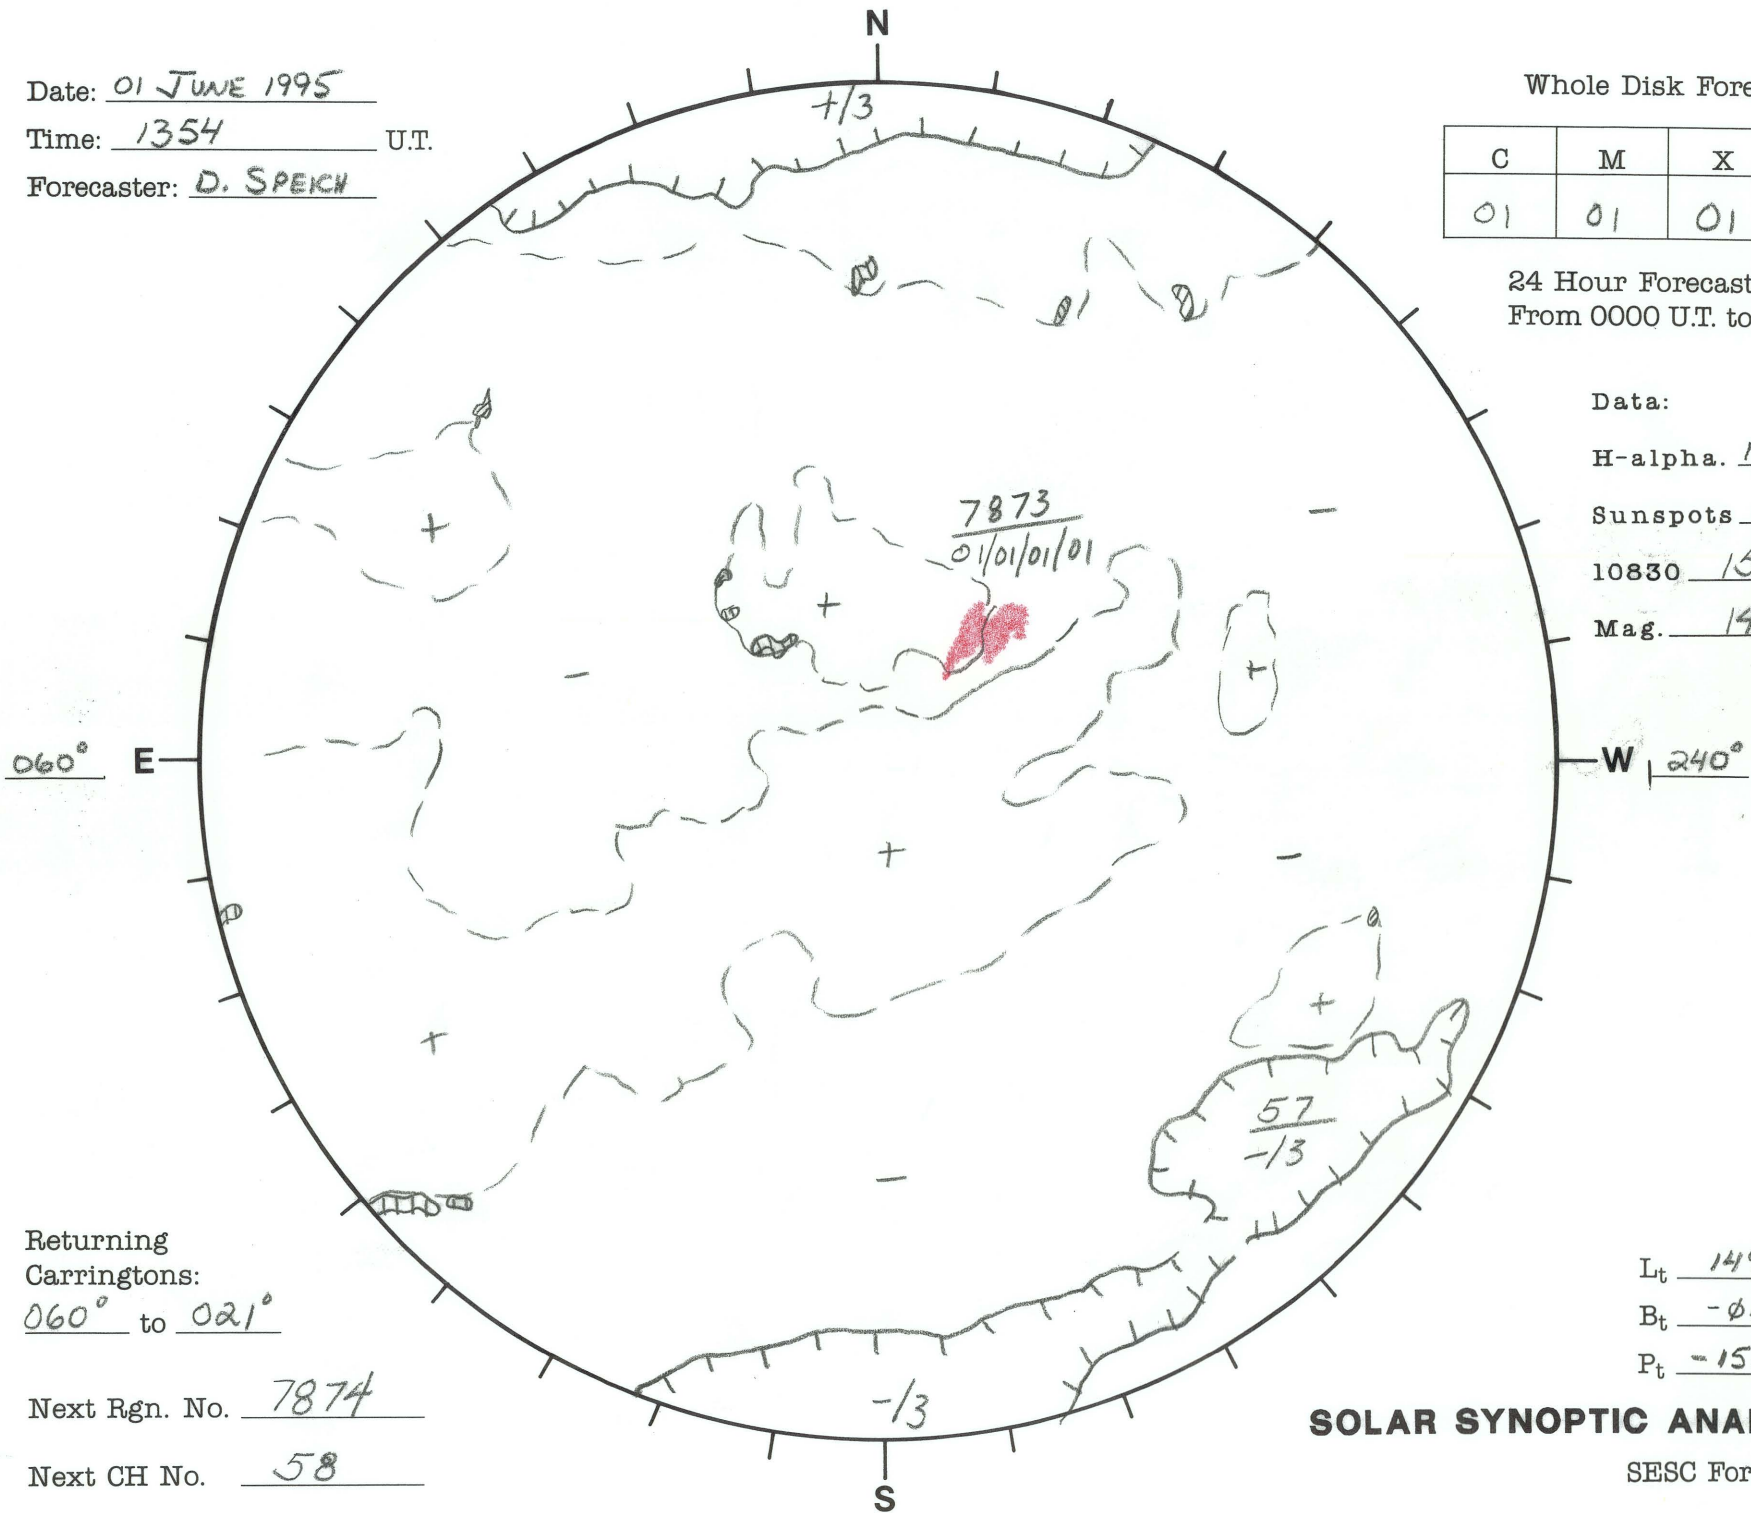

Date: 01 JUNE 1995
 Time: 1354 U.T.
 Forecaster: D. SPEICH

Whole Disk Forecast

C	M	X	P
01	01	01	01

24 Hour Forecast
 From 0000 U.T. to 0000 U.T.

Data:

H-alpha. 1354 U.T.
 Sunspots 1430 U.T.
10830 1529 U.T.
 Mag. 1421 U.T.

Returning Carringtons:
060° to 021°

Next Rgn. No. 7874

Next CH No. 58

L_t 149.7°
 B_t -0.6°
 P_t -15.4°

SOLAR SYNOPTIC ANALYSIS