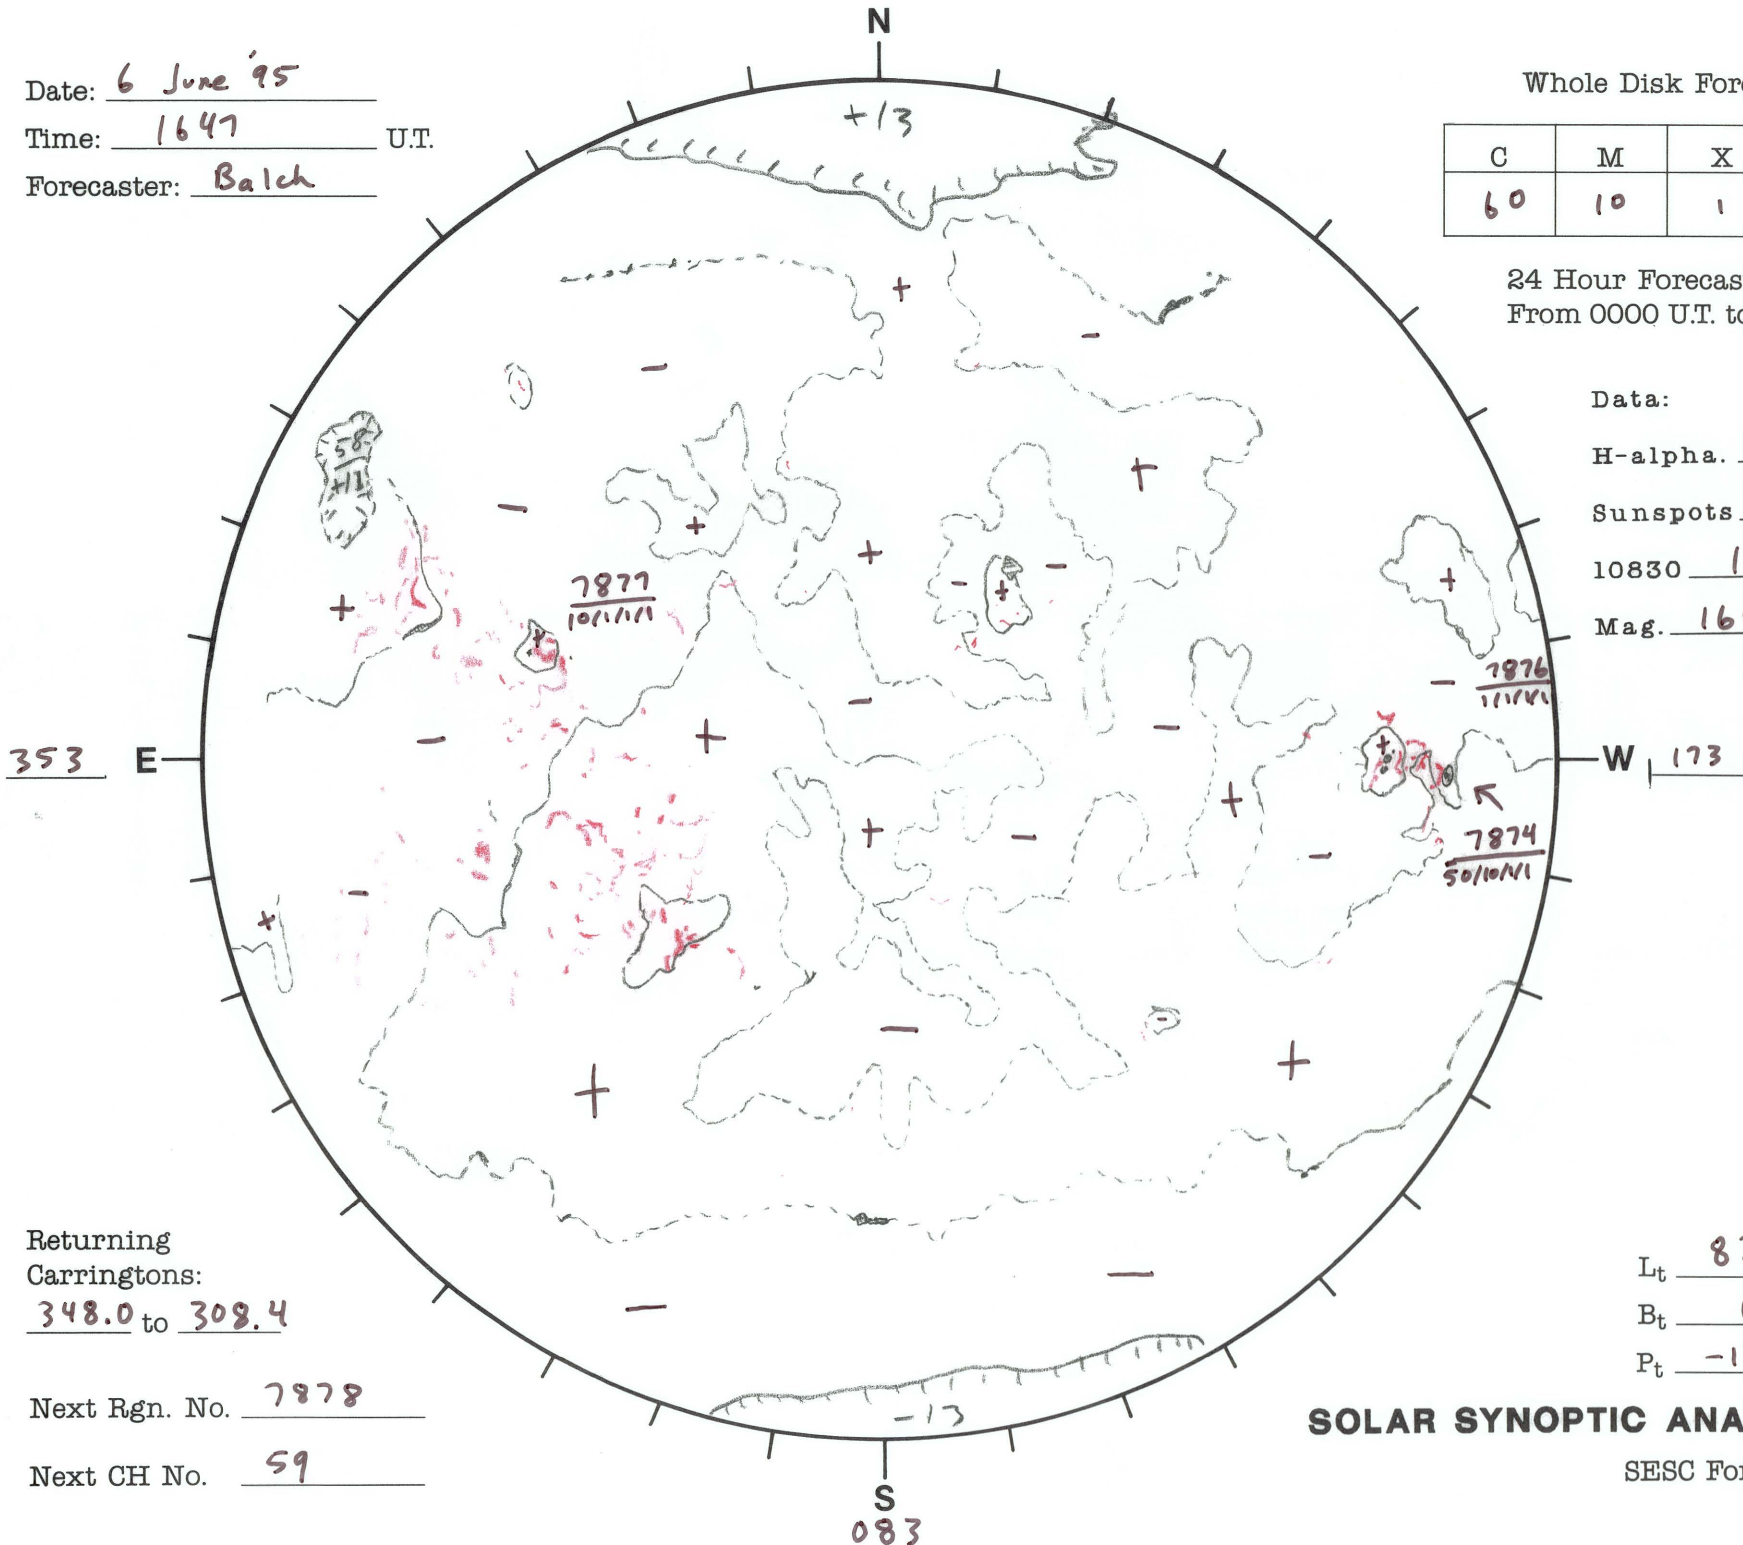

Date: 6 June '95  
 Time: 1647 U.T.  
 Forecaster: Balch

Whole Disk Forecast

C	M	X	P
60	10	1	1

24 Hour Forecast  
 From 0000 U.T. to 0000 U.T.

Data:  
 H-alpha. 1647 U.T.  
 Sunspots 1543 U.T.  
 10830 1615 U.T.  
 Mag. 1601 U.T.

Returning Carringtons:  
348.0 to 308.4

Next Rgn. No. 7878

Next CH No. 59

L<sub>t</sub> 82.6  
 B<sub>t</sub> 0.0  
 P<sub>t</sub> -13.5

**SOLAR SYNOPTIC ANALYSIS**

SESC Form W18