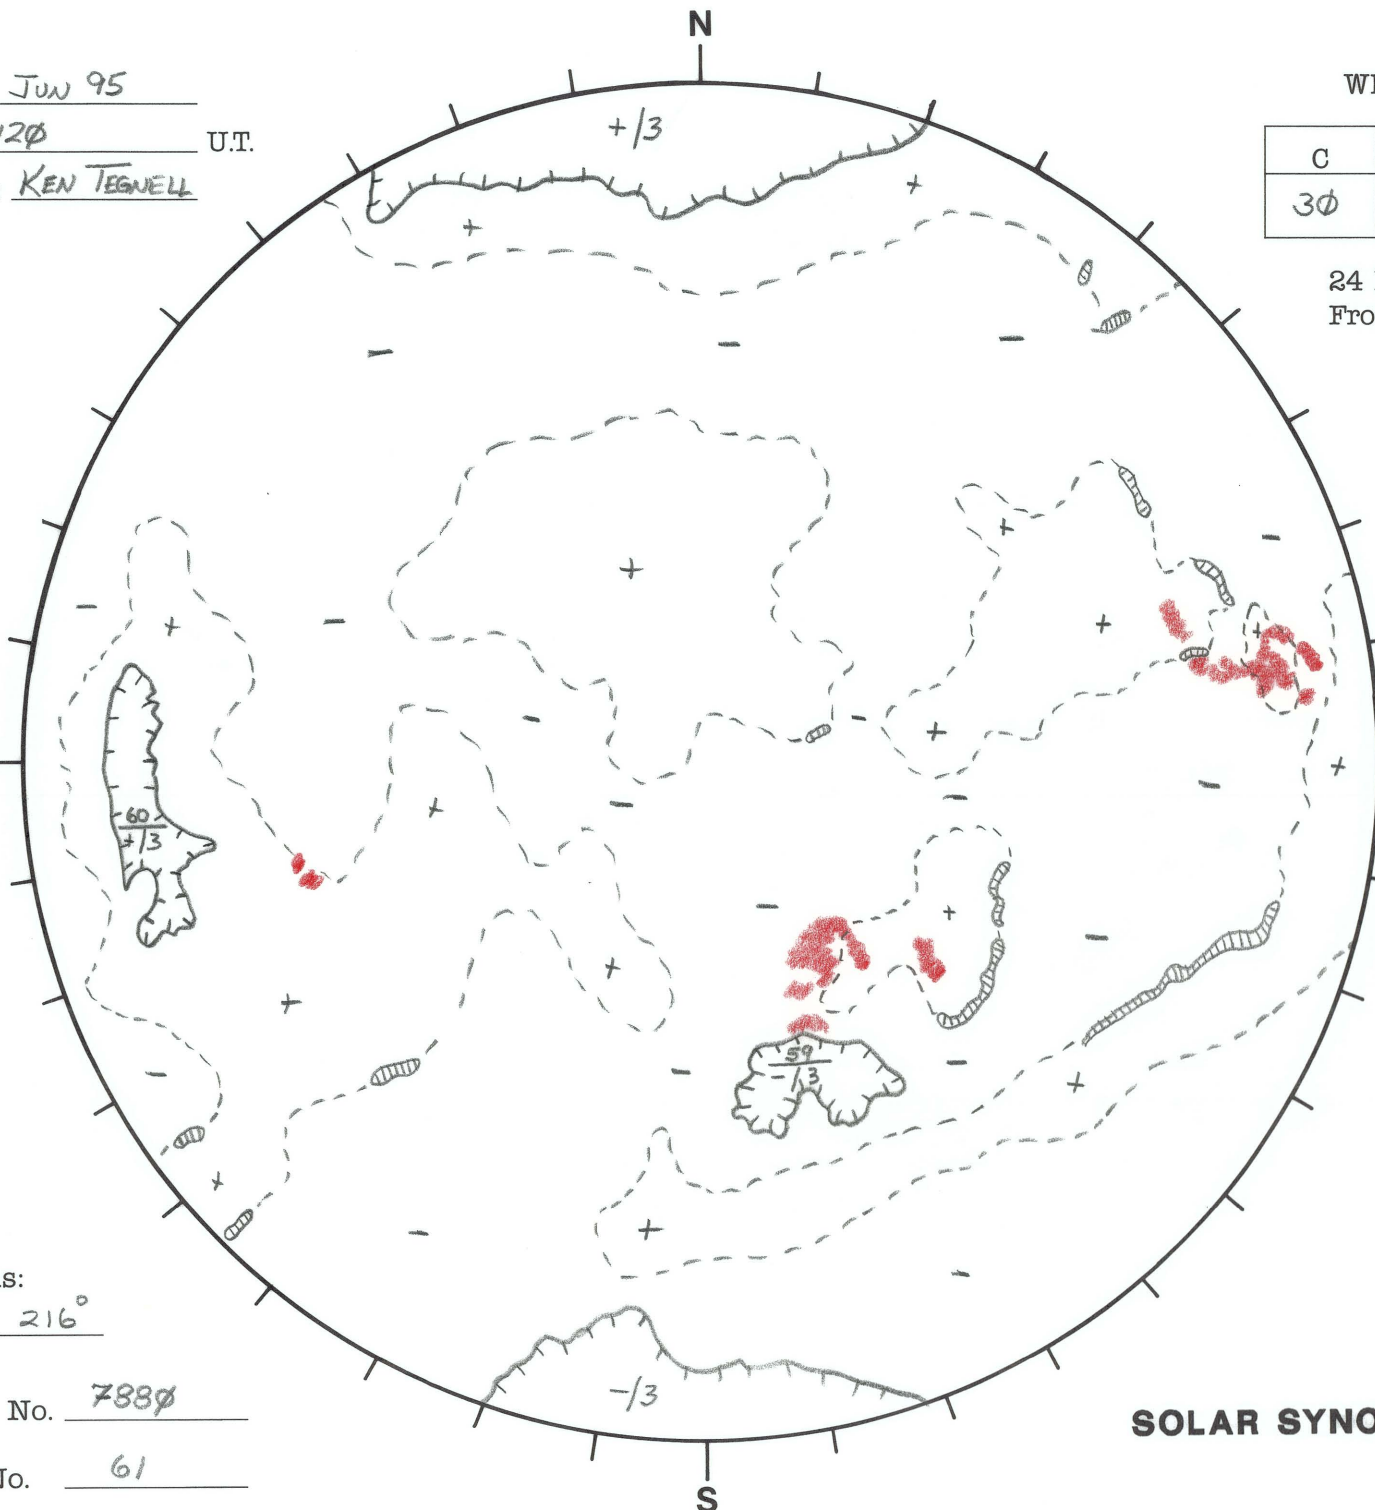

Date: 13 JUN 95
 Time: 1420 U.T.
 Forecaster: KEN TEGWELL

Whole Disk Forecast

C	M	X	P
30	01	01	01

24 Hour Forecast
 From 0000 U.T. to 0000 U.T.

Data:

H-alpha. 1420 U.T.
 Sunspots 1430 U.T.
 10830 1602 U.T.
 Mag. 1547 U.T.

261° E W 081°

Returning Carringtons:
256° to 216°

Next Rgn. No. 7880

Next CH No. 61

L_t 350.7°
 B_t +0.8°
 P_t -10.6°

SOLAR SYNOPTIC ANALYSIS

SESC Form W18