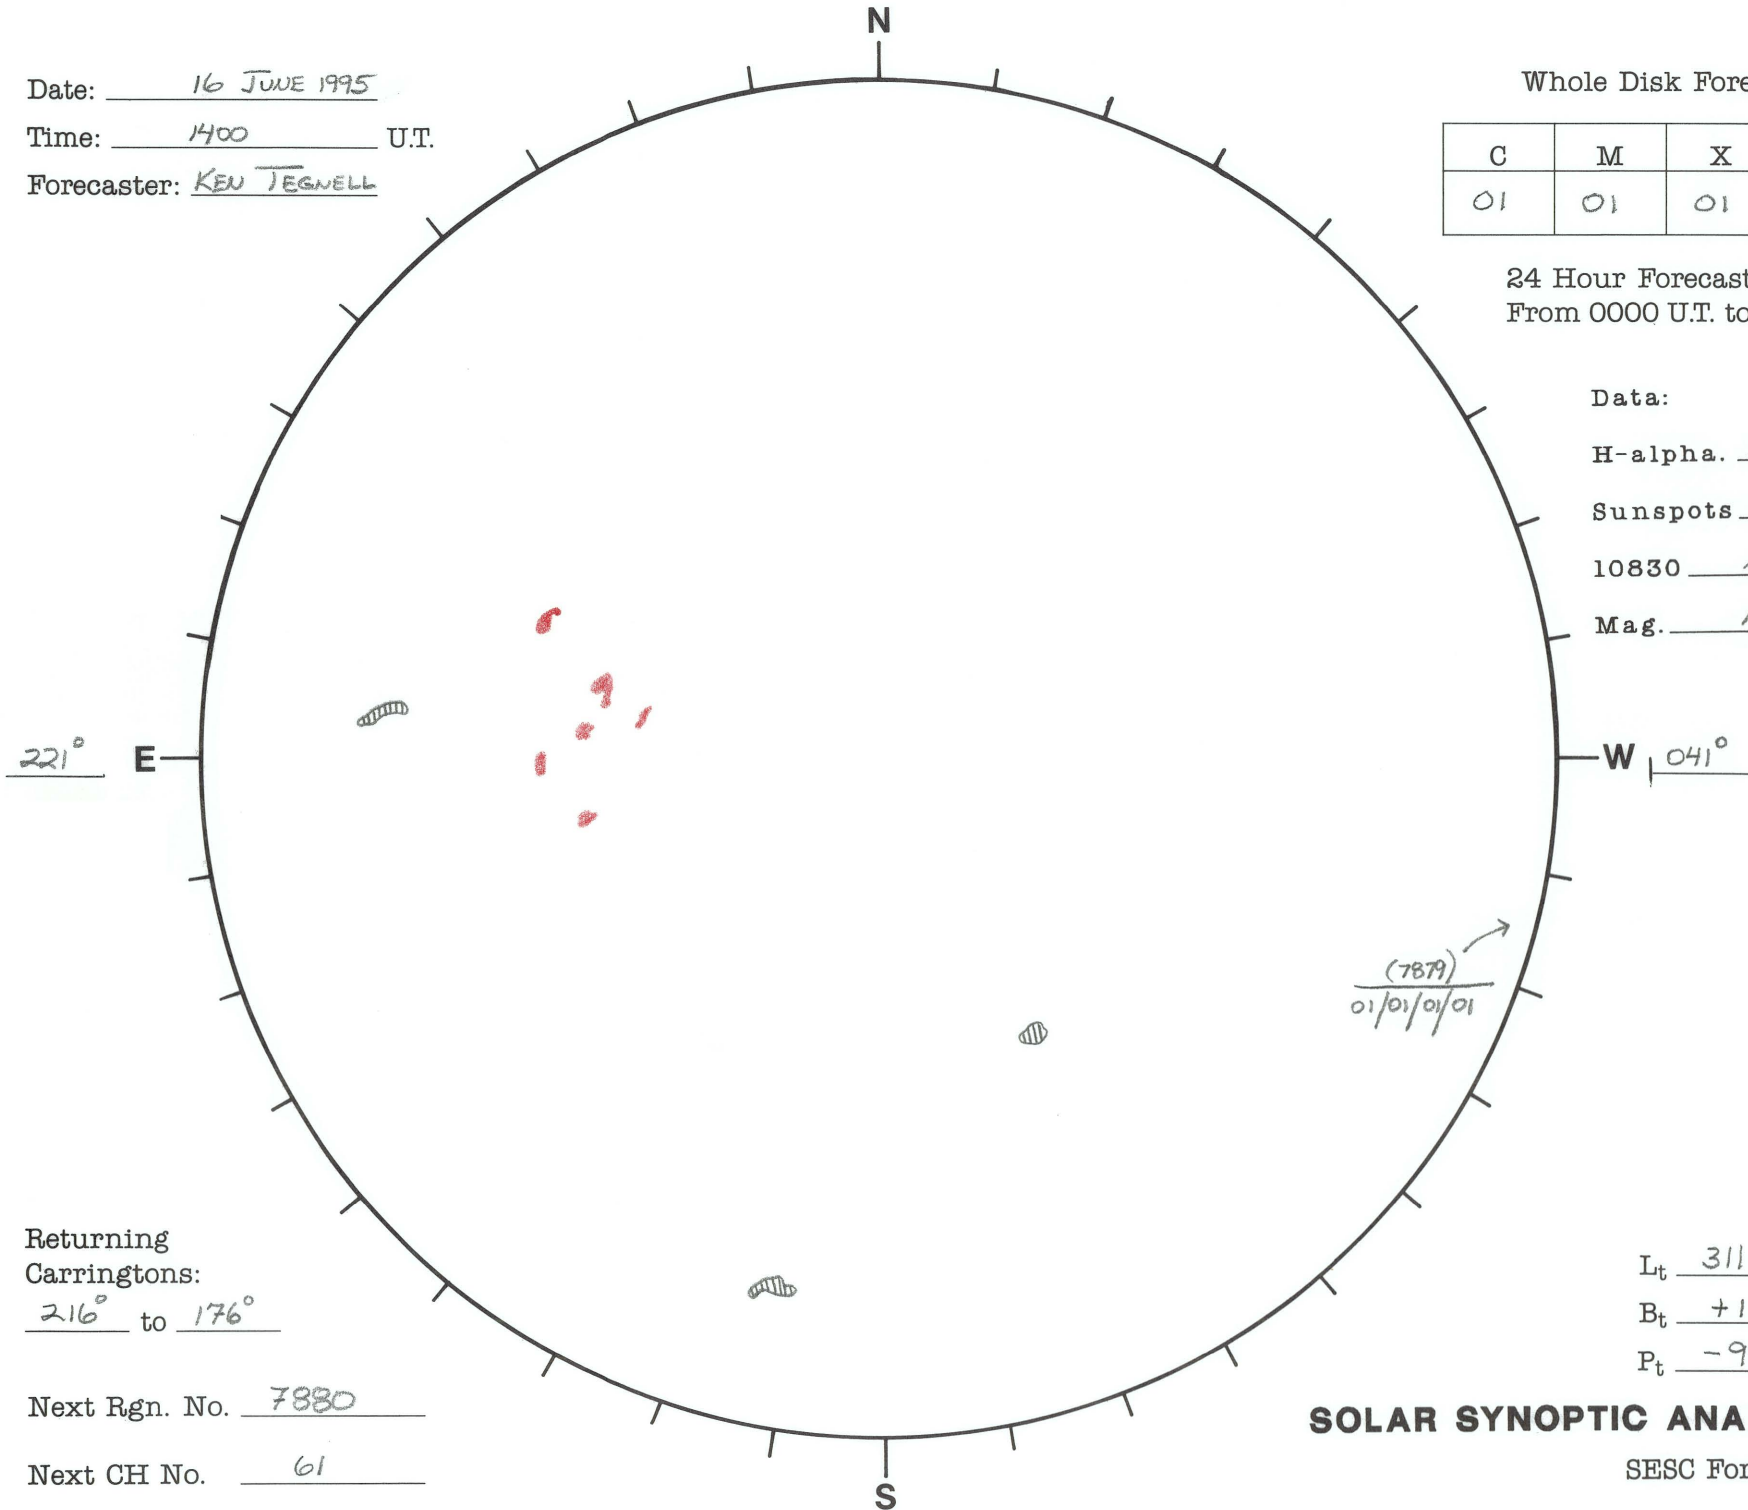

Date: 16 JUNE 1995
 Time: 1400 U.T.
 Forecaster: KEN TEGWELL

Whole Disk Forecast

C	M	X	P
01	01	01	01

24 Hour Forecast
 From 0000 U.T. to 0000 U.T.

Data:
 H-alpha. 1400 U.T.
 Sunspots N/A U.T.
 10830 N/A U.T.
 Mag. N/A U.T.

Returning
 Carringtons:
216° to 176°

Next Rgn. No. 7880

Next CH No. 61

L_t 311.2°
 B_t +1.2°
 P_t -9.3°

SOLAR SYNOPTIC ANALYSIS

SESC Form W18