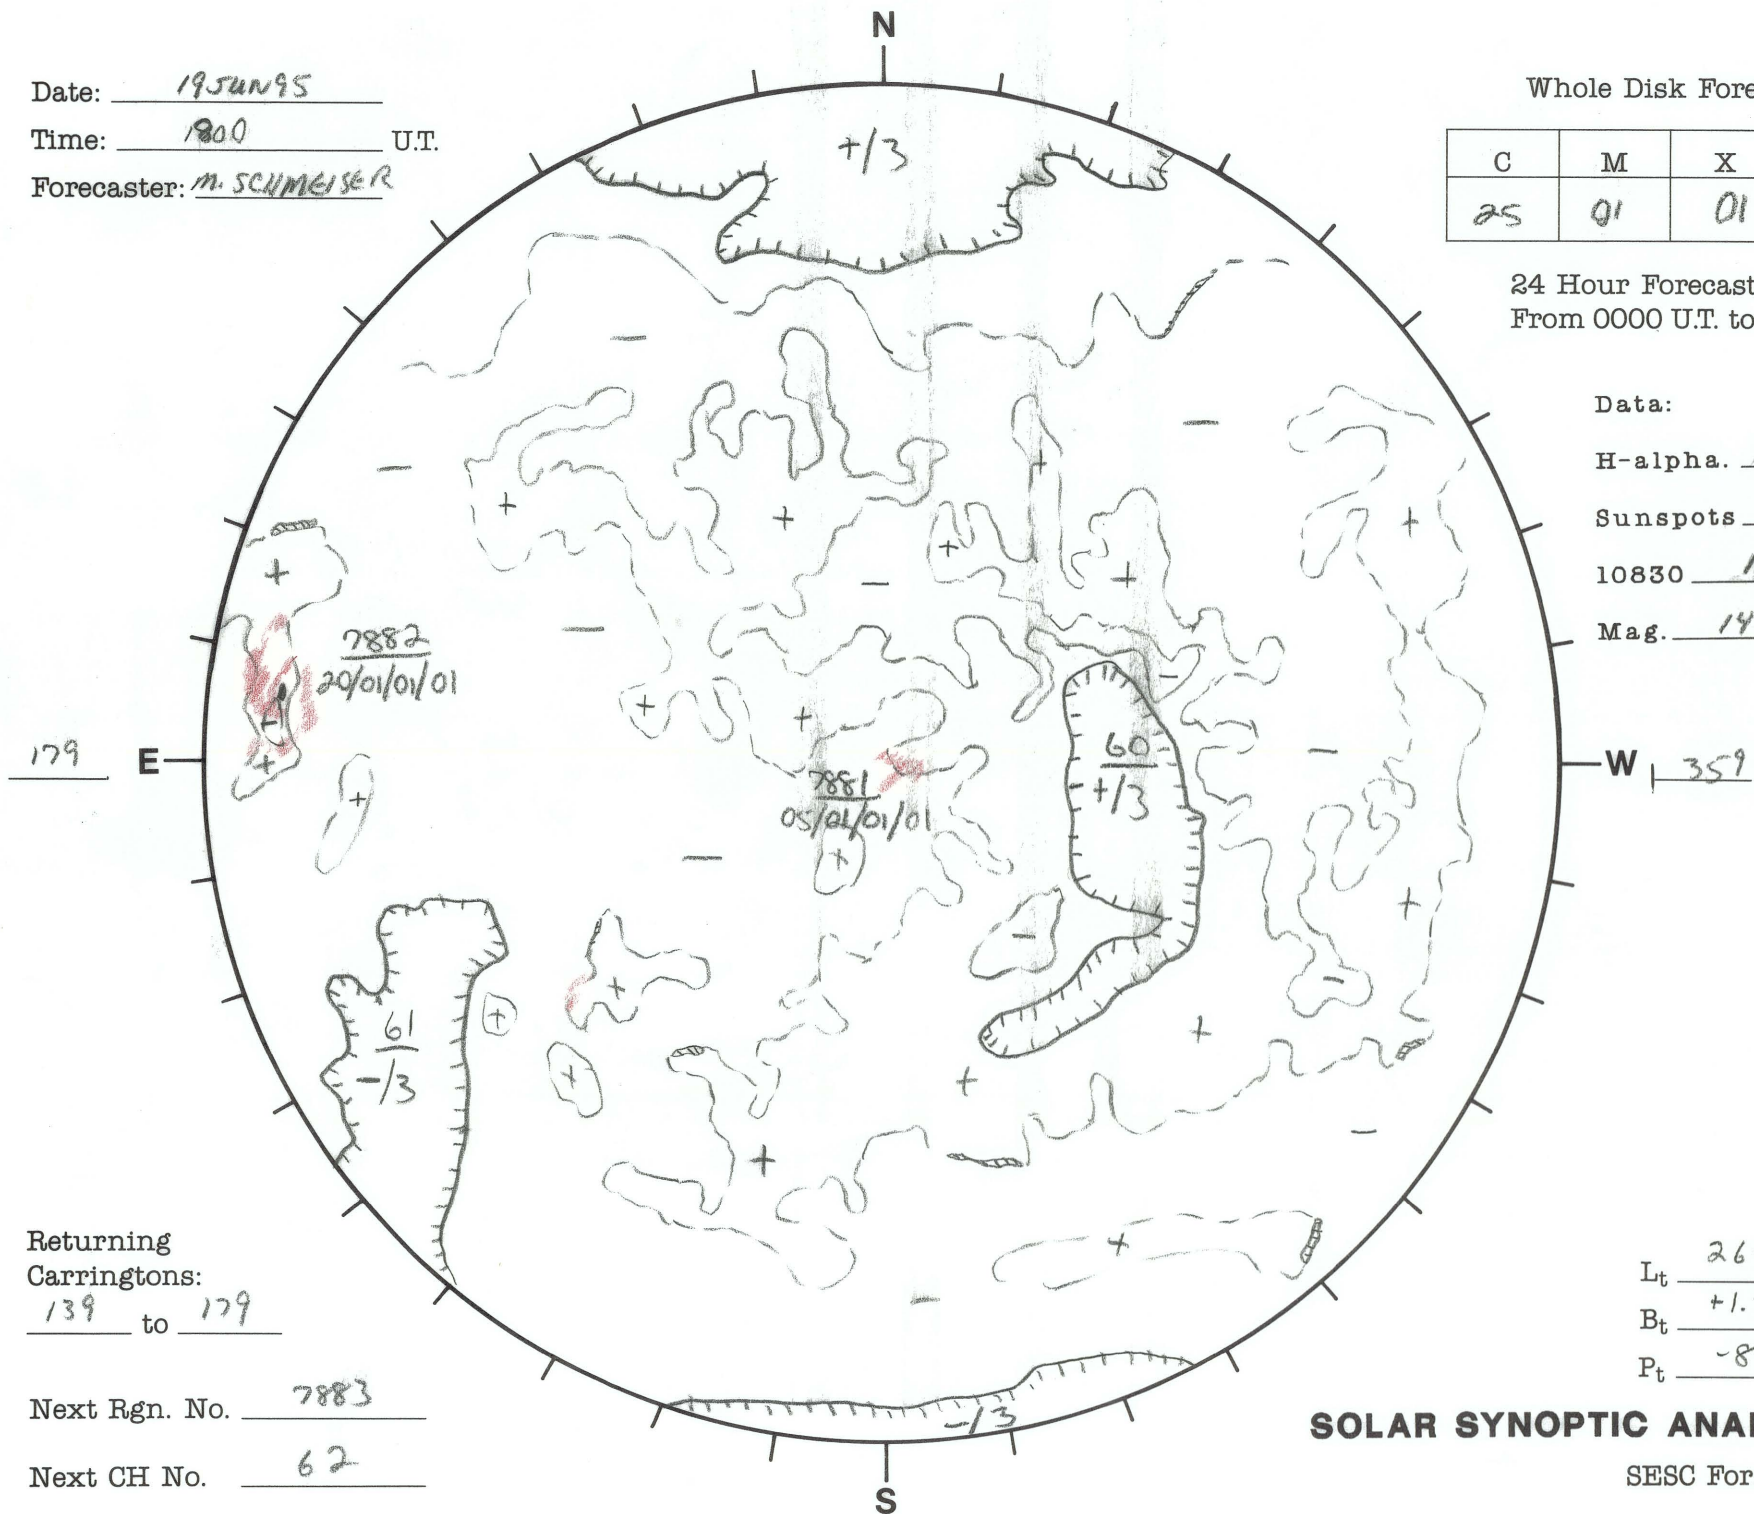

Date: 19 JUN 95
 Time: 1800 U.T.
 Forecaster: M. SCHMEISER

Whole Disk Forecast

C	M	X	P
25	01	01	01

24 Hour Forecast
 From 0000 U.T. to 0000 U.T.

Data:

H-alpha. 1355 U.T.

Sunspots N/A U.T.

10830 1604 U.T.

Mag. 1446 U.T.

Returning Carringtons:
139 to 179

Next Rgn. No. 7883

Next CH No. 62

L_t 269.2
 B_t +1.5
 P_t -8

SOLAR SYNOPTIC ANALYSIS

SESC Form W18