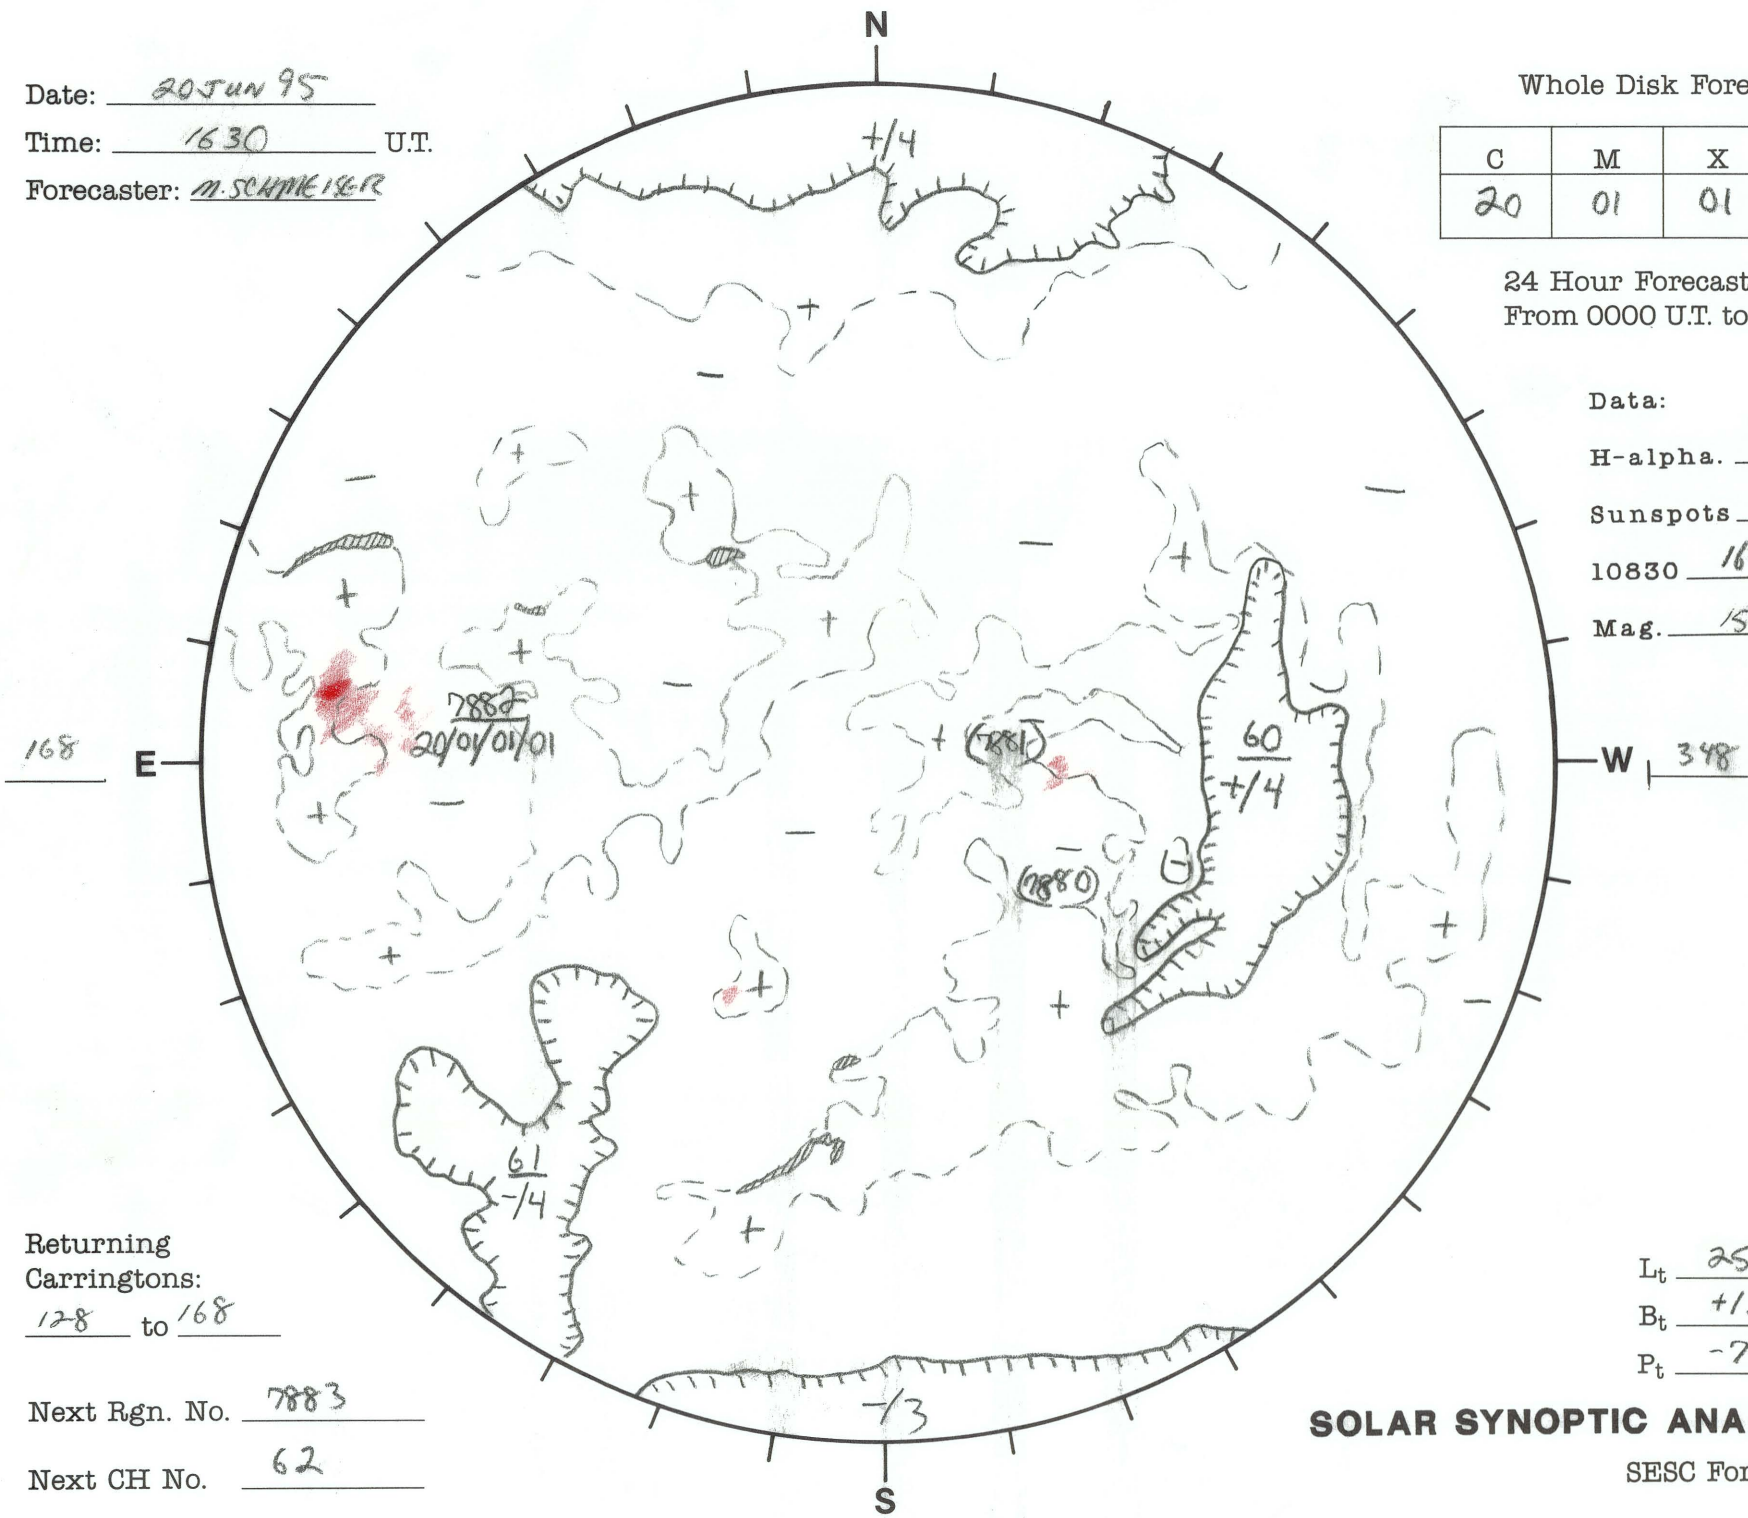

Date: 20 JUN 95
 Time: 1630 U.T.
 Forecaster: M. SCHMEISER

Whole Disk Forecast

C	M	X	P
20	01	01	01

24 Hour Forecast
 From 0000 U.T. to 0000 U.T.

Data:
 H-alpha. 1355 U.T.
 Sunspots N/A U.T.
 10830 1603 U.T.
 Mag. 1508 U.T.

Returning Carringtons:
128 to 168

Next Rgn. No. 7883

Next CH No. 62

L_t 258.3
 B_t +1.6
 P_t -7.6

SOLAR SYNOPTIC ANALYSIS

SESC Form W18