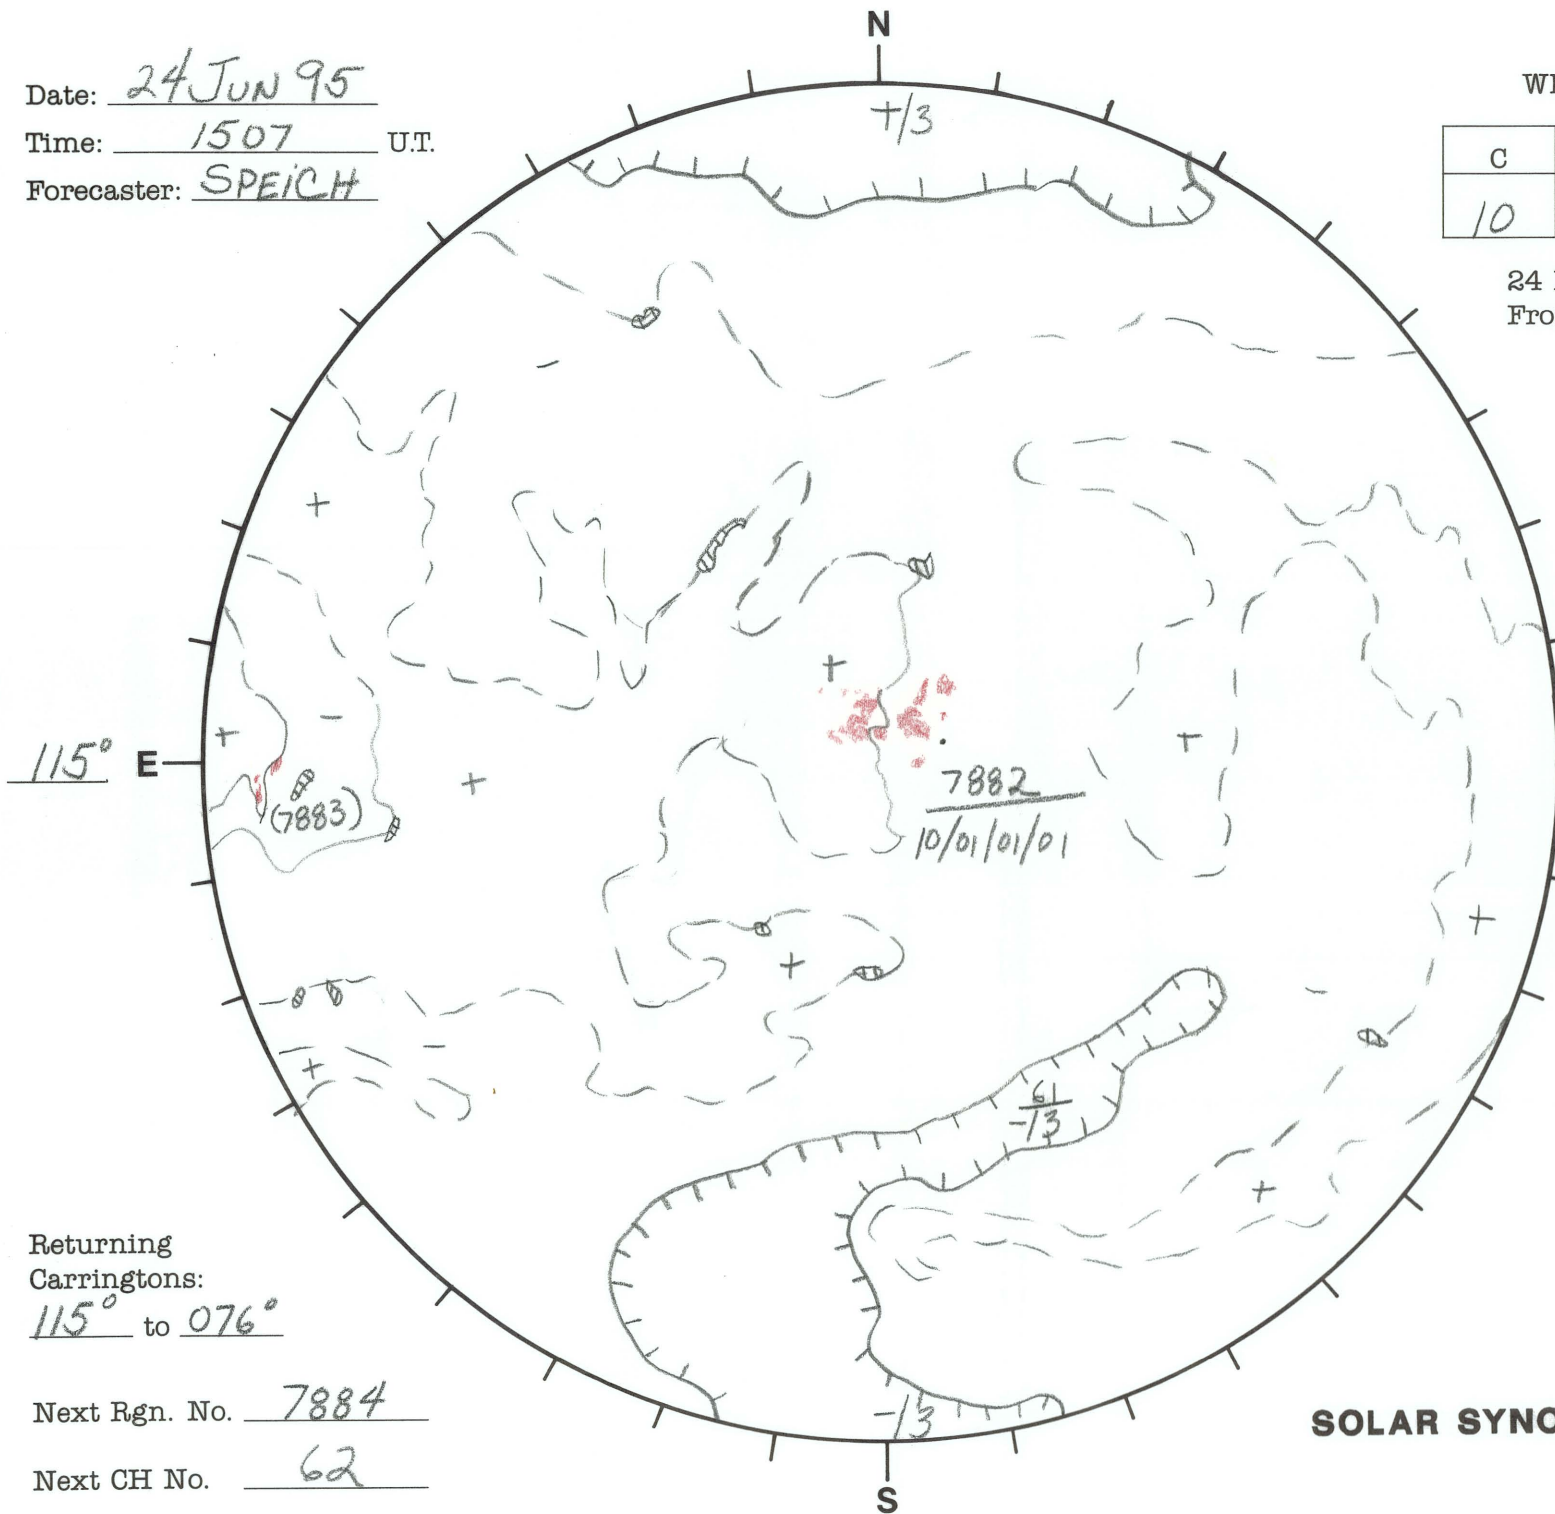

Date: 24 JUN 95
 Time: 1507 U.T.
 Forecaster: SPEICH

Whole Disk Forecast

C	M	X	P
10	01	01	01

24 Hour Forecast
 From 0000 U.T. to 0000 U.T.

Data:
 H-alpha. 1507 U.T.
 Sunspots 1558 U.T.
 10830 1716 U.T.
 Mag. 1701 U.T.

Returning Carringtons:
115° to 076°

Next Rgn. No. 7884

Next CH No. 62

L_t 204.6°
 B_t +2.1°
 P_t -5.8°

SOLAR SYNOPTIC ANALYSIS

SESC Form W18