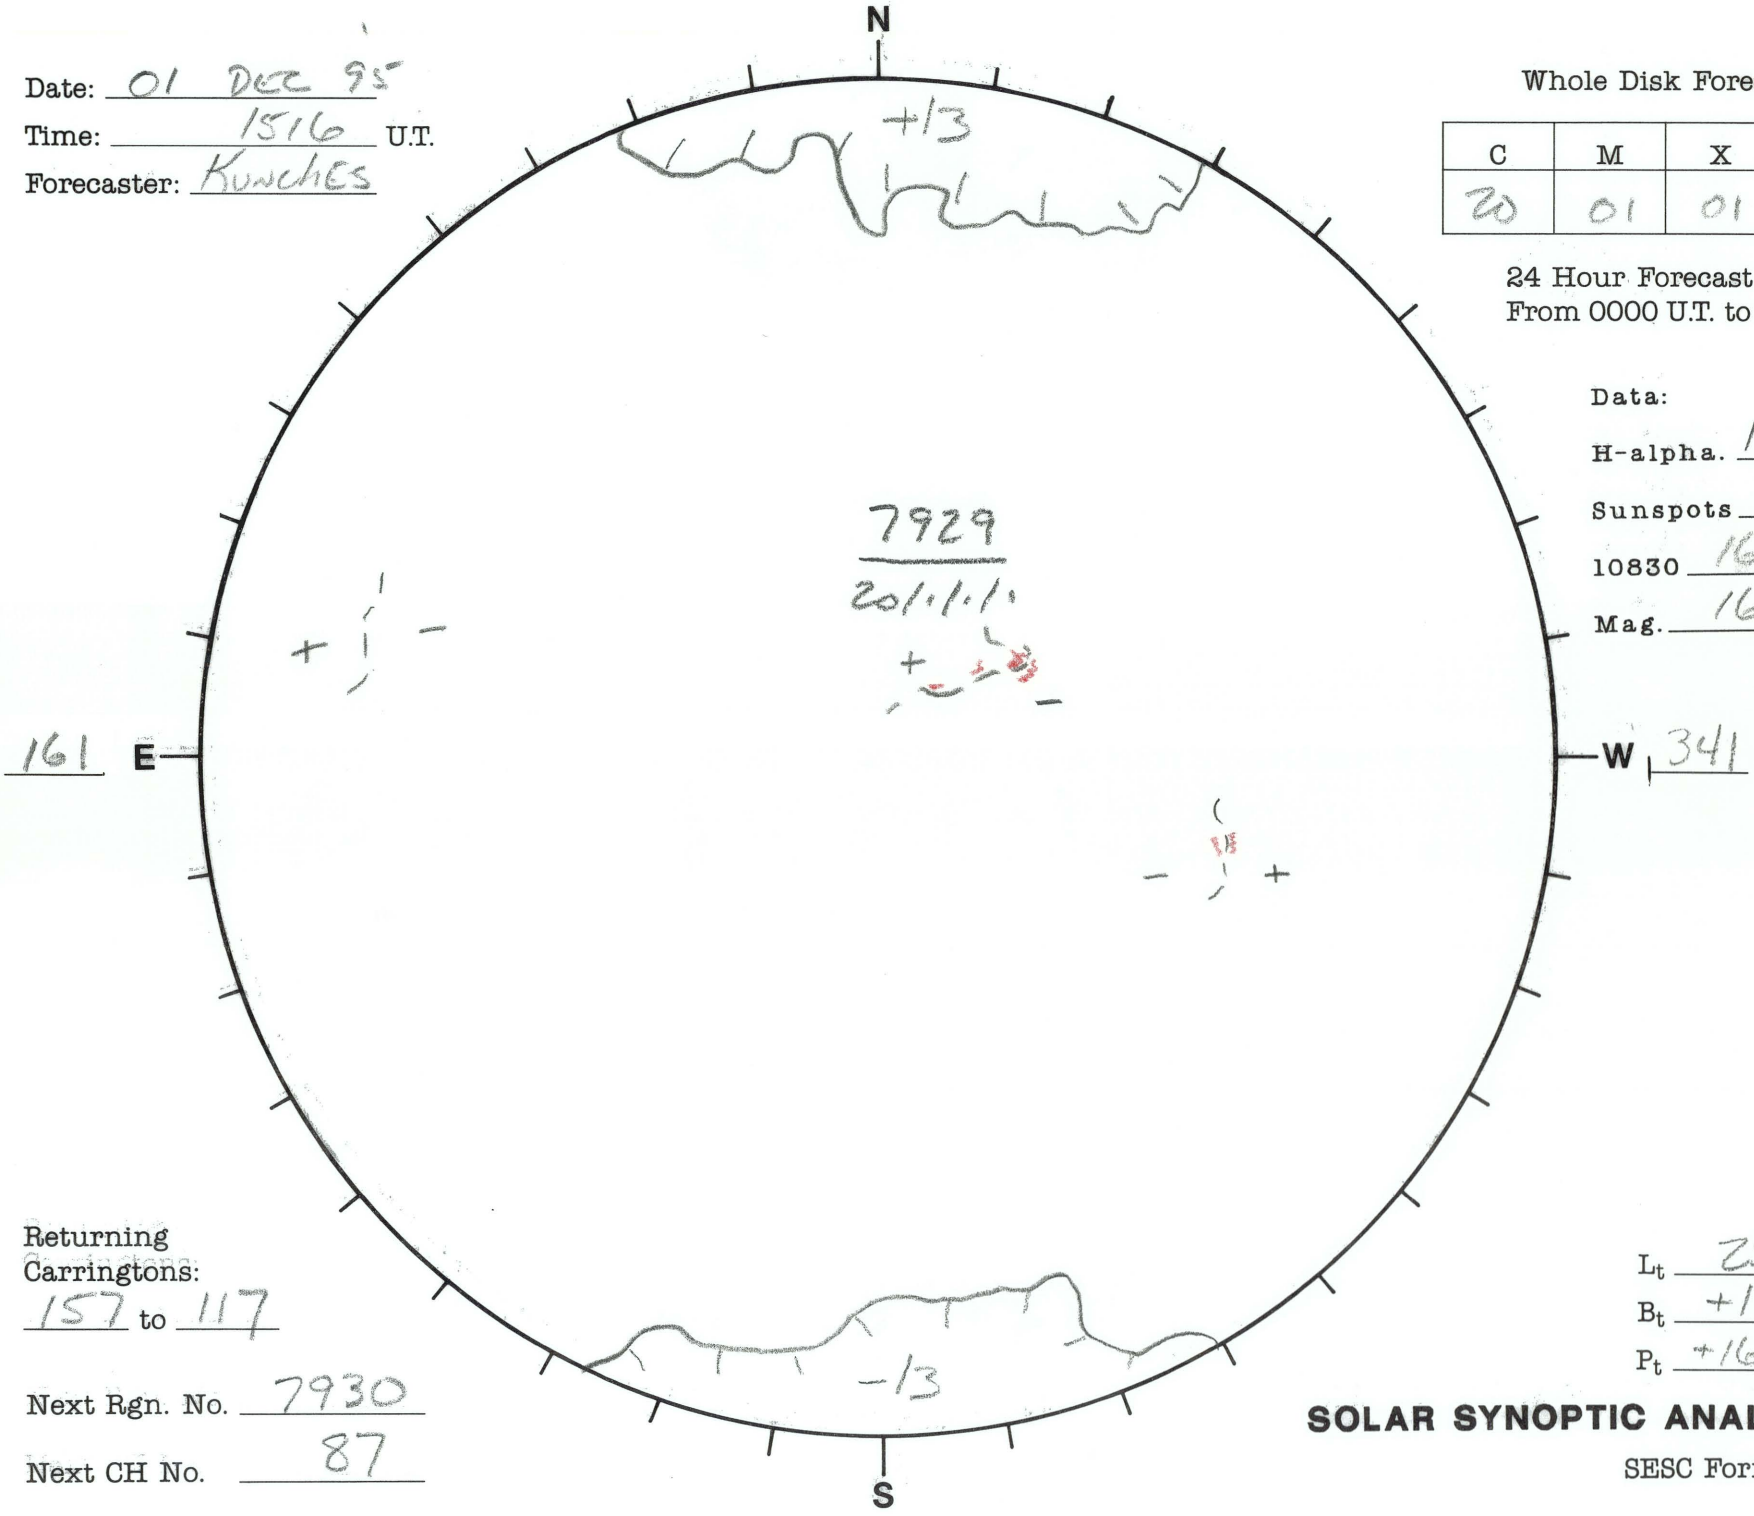

Date: 01 Dec 95
 Time: 1516 U.T.
 Forecaster: Kunches

Whole Disk Forecast

C	M	X	P
<u>20</u>	<u>01</u>	<u>01</u>	<u>01</u>

24 Hour Forecast
 From 0000 U.T. to 0000 U.T.

Data:
 H-alpha. 1516 U.T.
 Sunspots 1540 U.T.
 10830 1655 U.T.
 Mag. 1644 U.T.

Returning Carringtons:
157 to 117

Next Rgn. No. 7930
 Next CH No. 87

Lt 251
 Bt +1.0
 Pt +16.4

SOLAR SYNOPTIC ANALYSIS