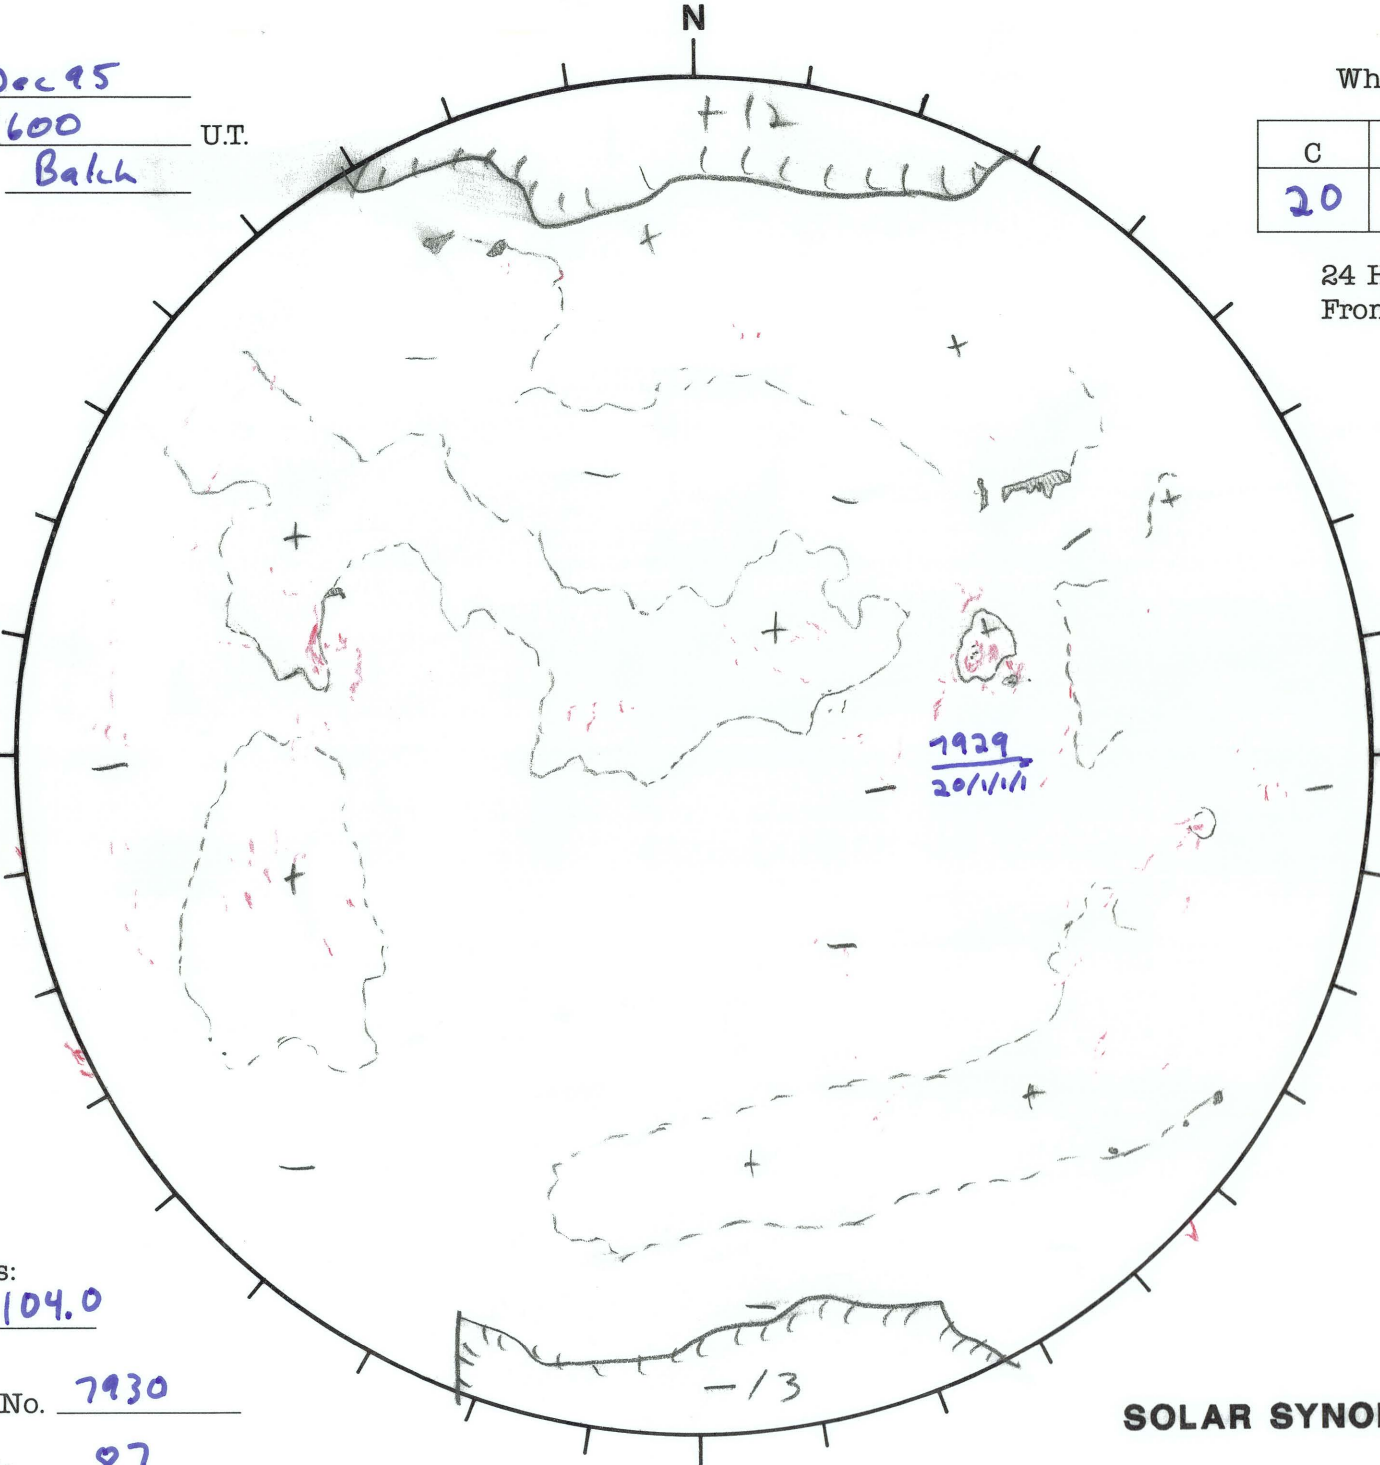

Date: 2 Dec 95
 Time: 1600 U.T.
 Forecaster: Balk

Whole Disk Forecast

C	M	X	P
20	1	1	1

24 Hour Forecast
 From 0000 U.T. to 0000 U.T.

Data:
 H-alpha. ~1600 U.T.
 Sunspots 1615 U.T.
 10830 1705 U.T.
 Mag. 1553 U.T.

148 E W 328

Returning Carringtons: 143.6 to 104.0

Next Rgn. No. 7930

Next CH No. 87

L_t 238.0
 B_t +0.7
 P_t +15.7

S
238

SOLAR SYNOPTIC ANALYSIS