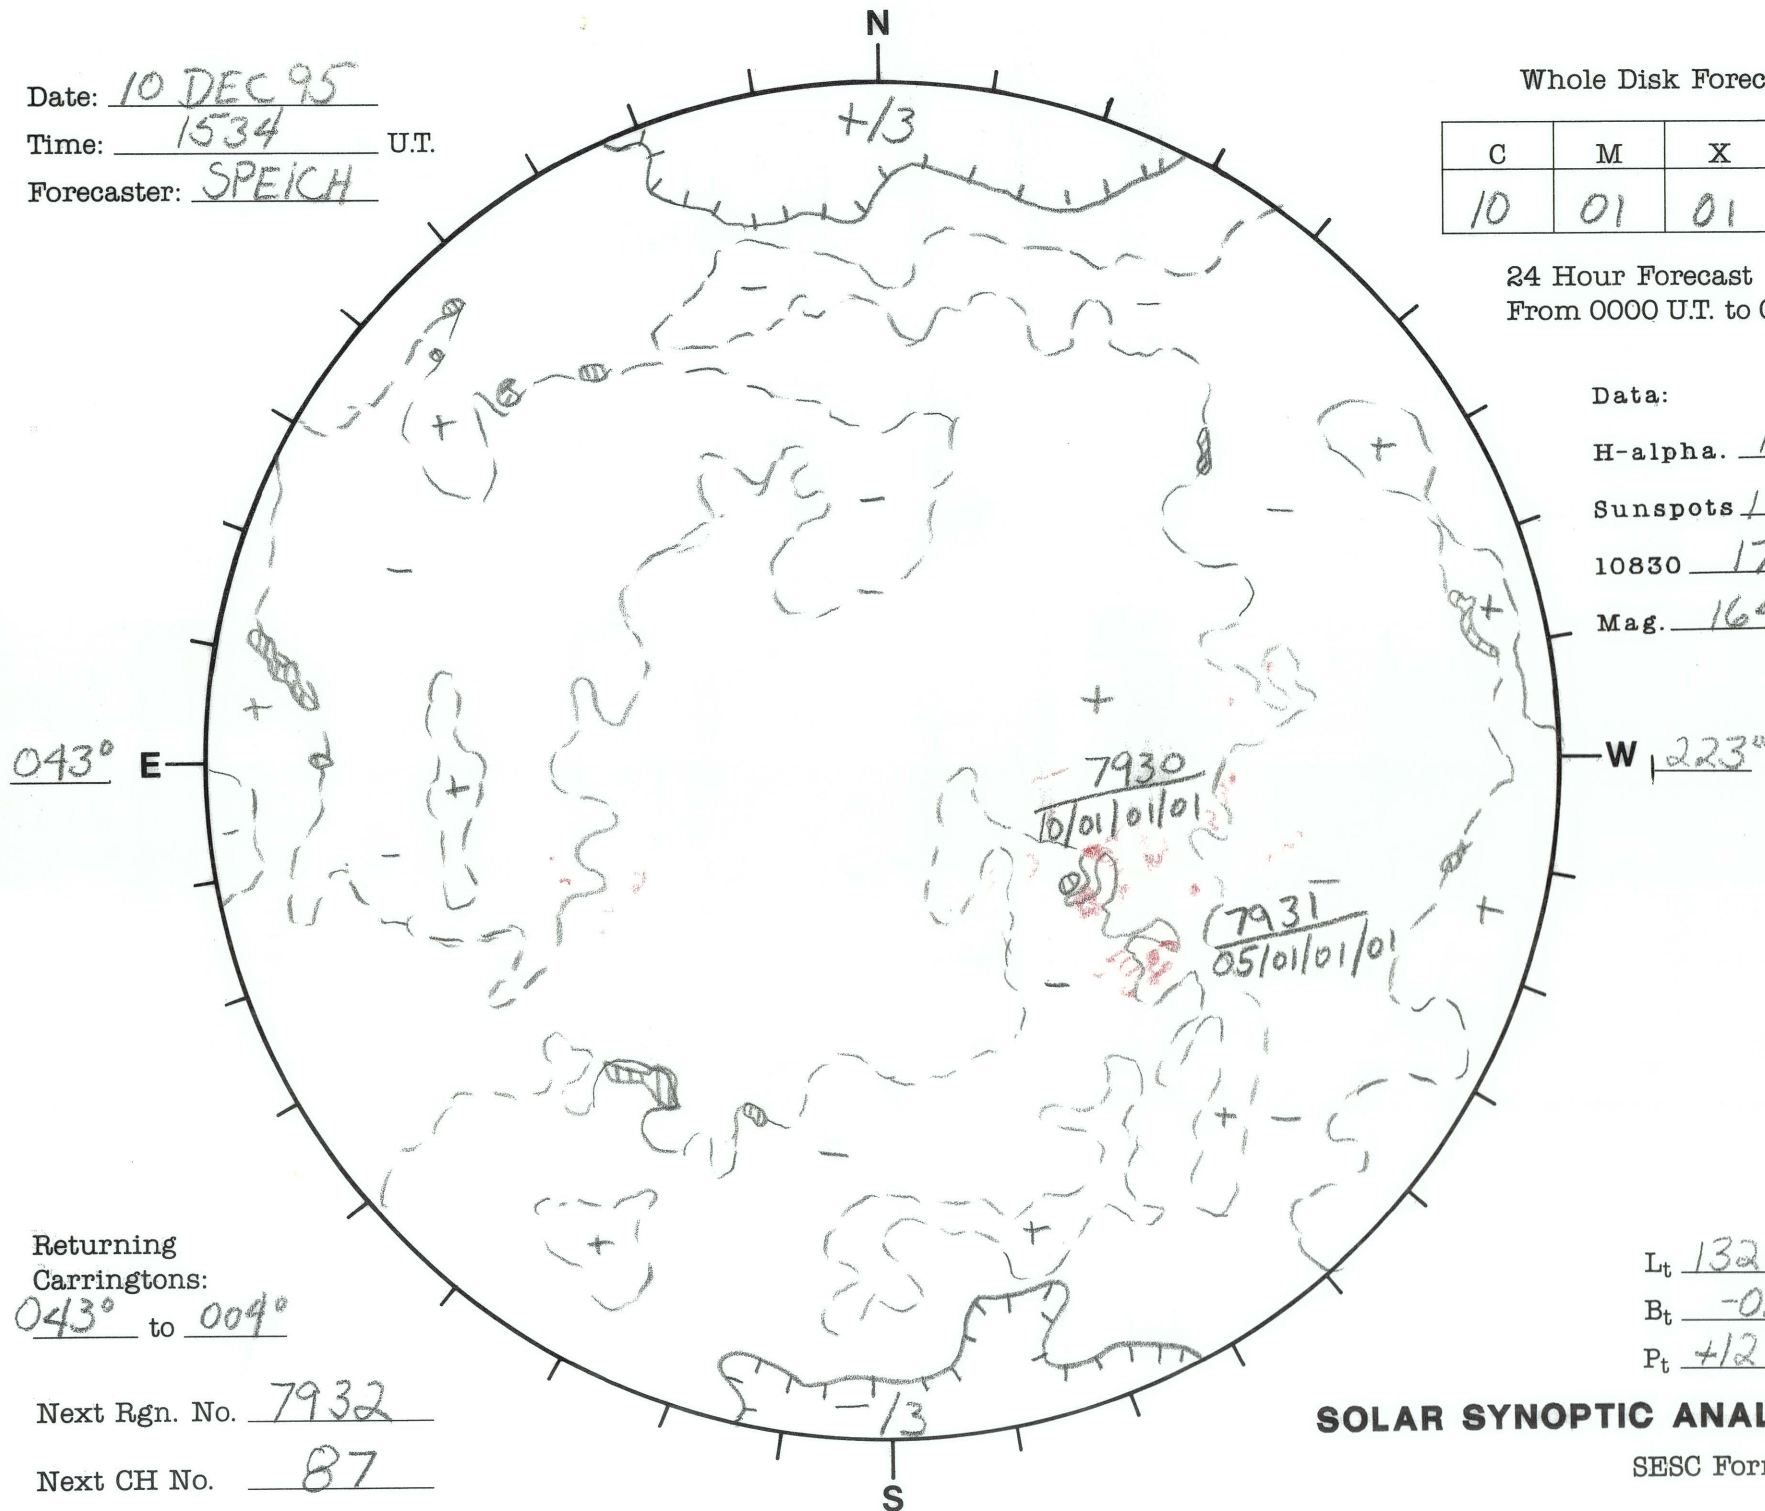

Date: 10 DEC 95  
 Time: 1534 U.T.  
 Forecaster: SPEICH

Whole Disk Forecast

C	M	X	P
10	01	01	01

24 Hour Forecast  
 From 0000 U.T. to 0000 U.T.

Data:  
 H-alpha. 1534 U.T.  
 Sunspots 1430 U.T.  
 10830 1701 U.T.  
 Mag. 1648 U.T.

Returning Carringtons:  
043° to 009°

Next Rgn. No. 7932

Next CH No. 87

$L_t$  132.8°  
 $B_t$  -0.3°  
 $P_t$  +12.3°

**SOLAR SYNOPTIC ANALYSIS**

SESC Form W18