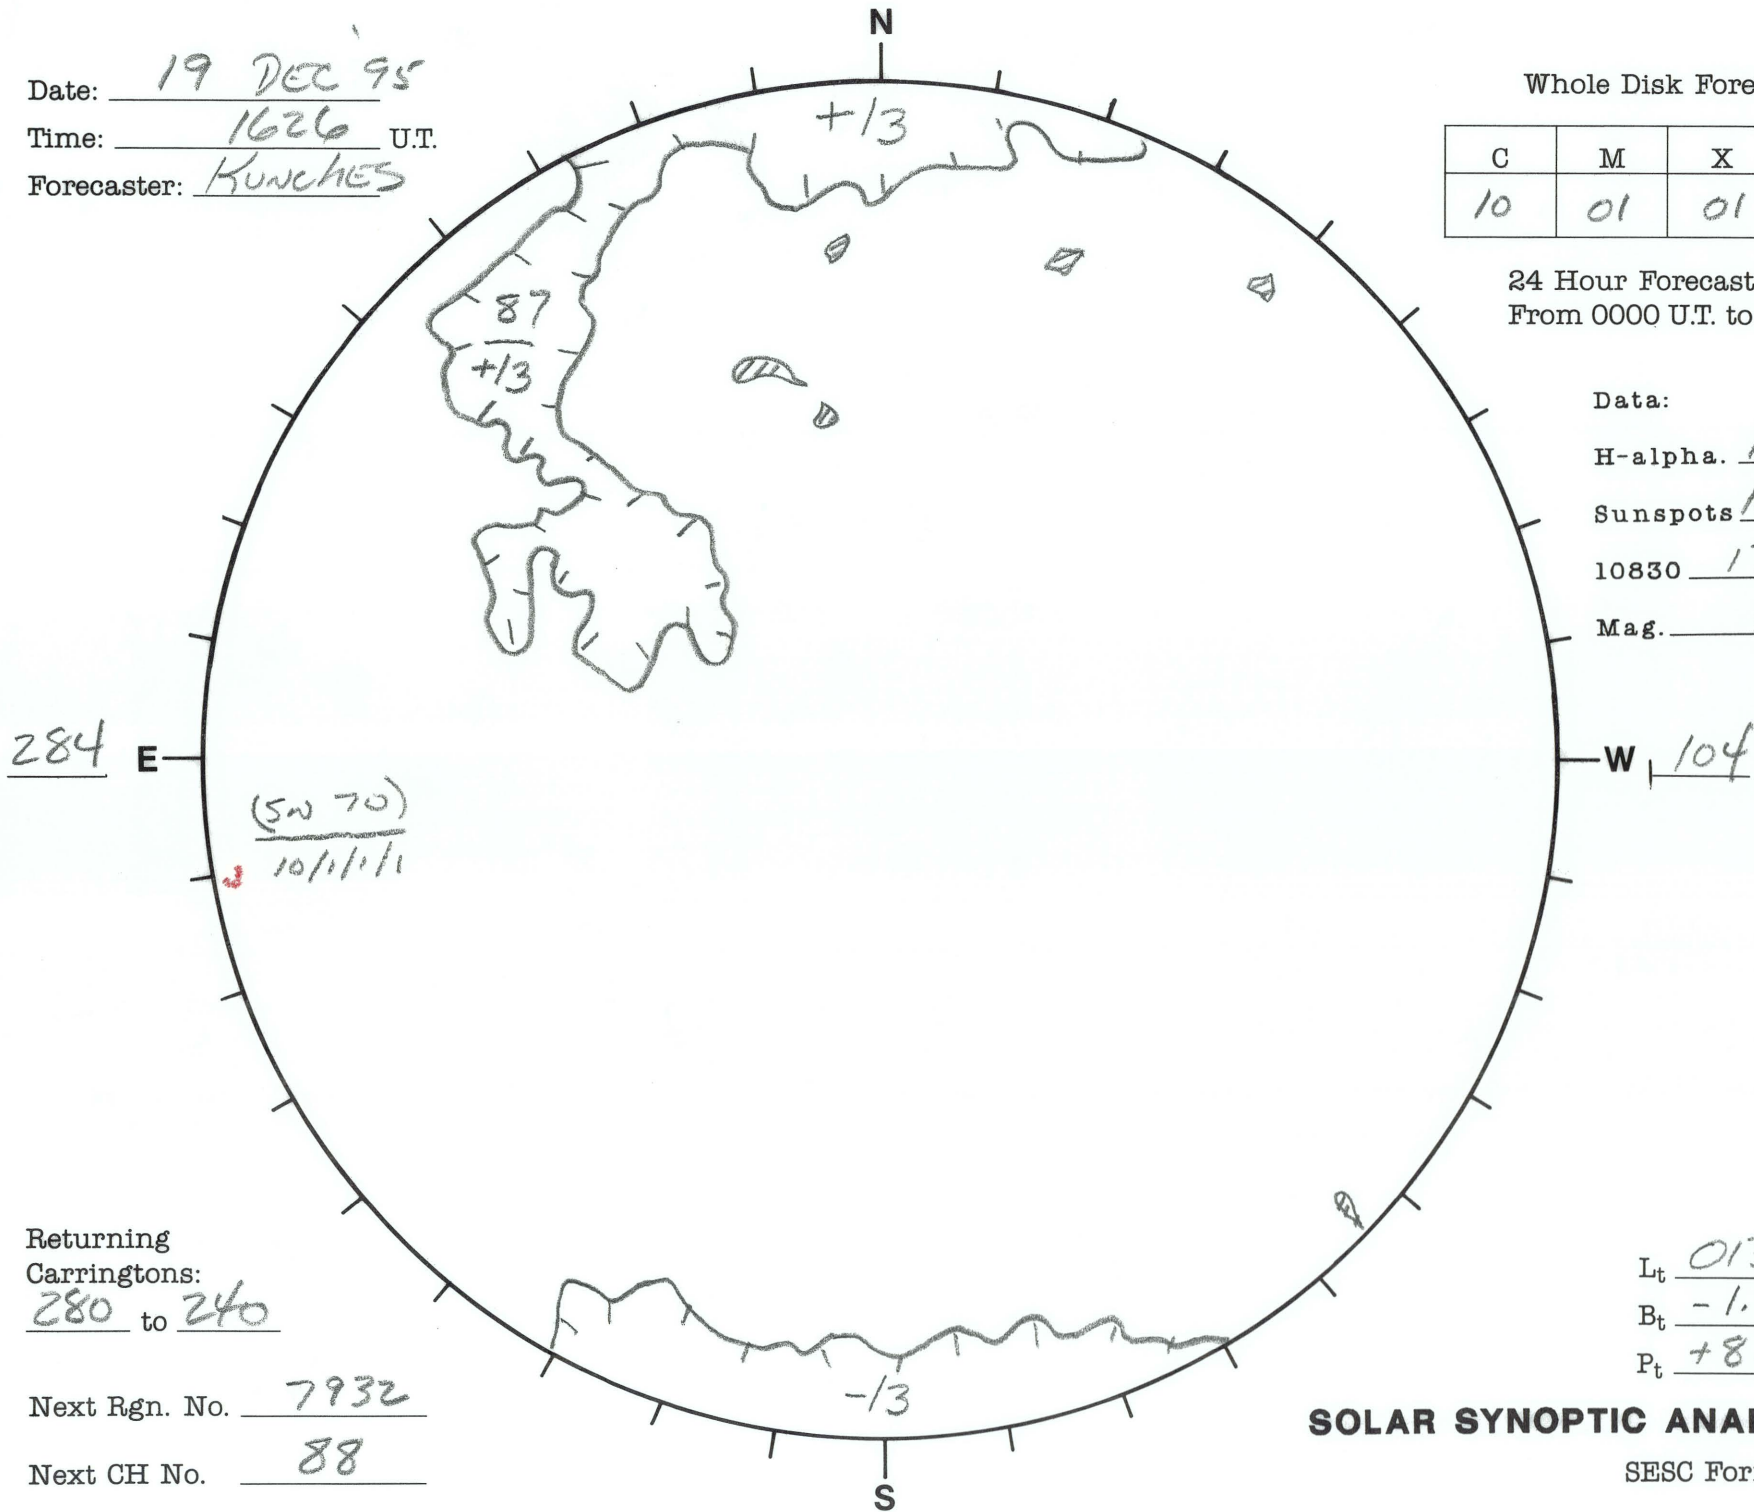

Date: 19 DEC 95
 Time: 1626 U.T.
 Forecaster: KUNCHES

Whole Disk Forecast

C	M	X	P
10	01	01	01

24 Hour Forecast
 From 0000 U.T. to 0000 U.T.

Data:
 H-alpha. 1626 U.T.
 Sunspots 1657 U.T.
 10830 1702 U.T.
 Mag. 1640 U.T.

Returning Carringtons:
280 to 240

Next Rgn. No. 7932

Next CH No. 88

L_t 013.7
 B_t -1.5
 P_t +8.3

SOLAR SYNOPTIC ANALYSIS

SESC Form W18