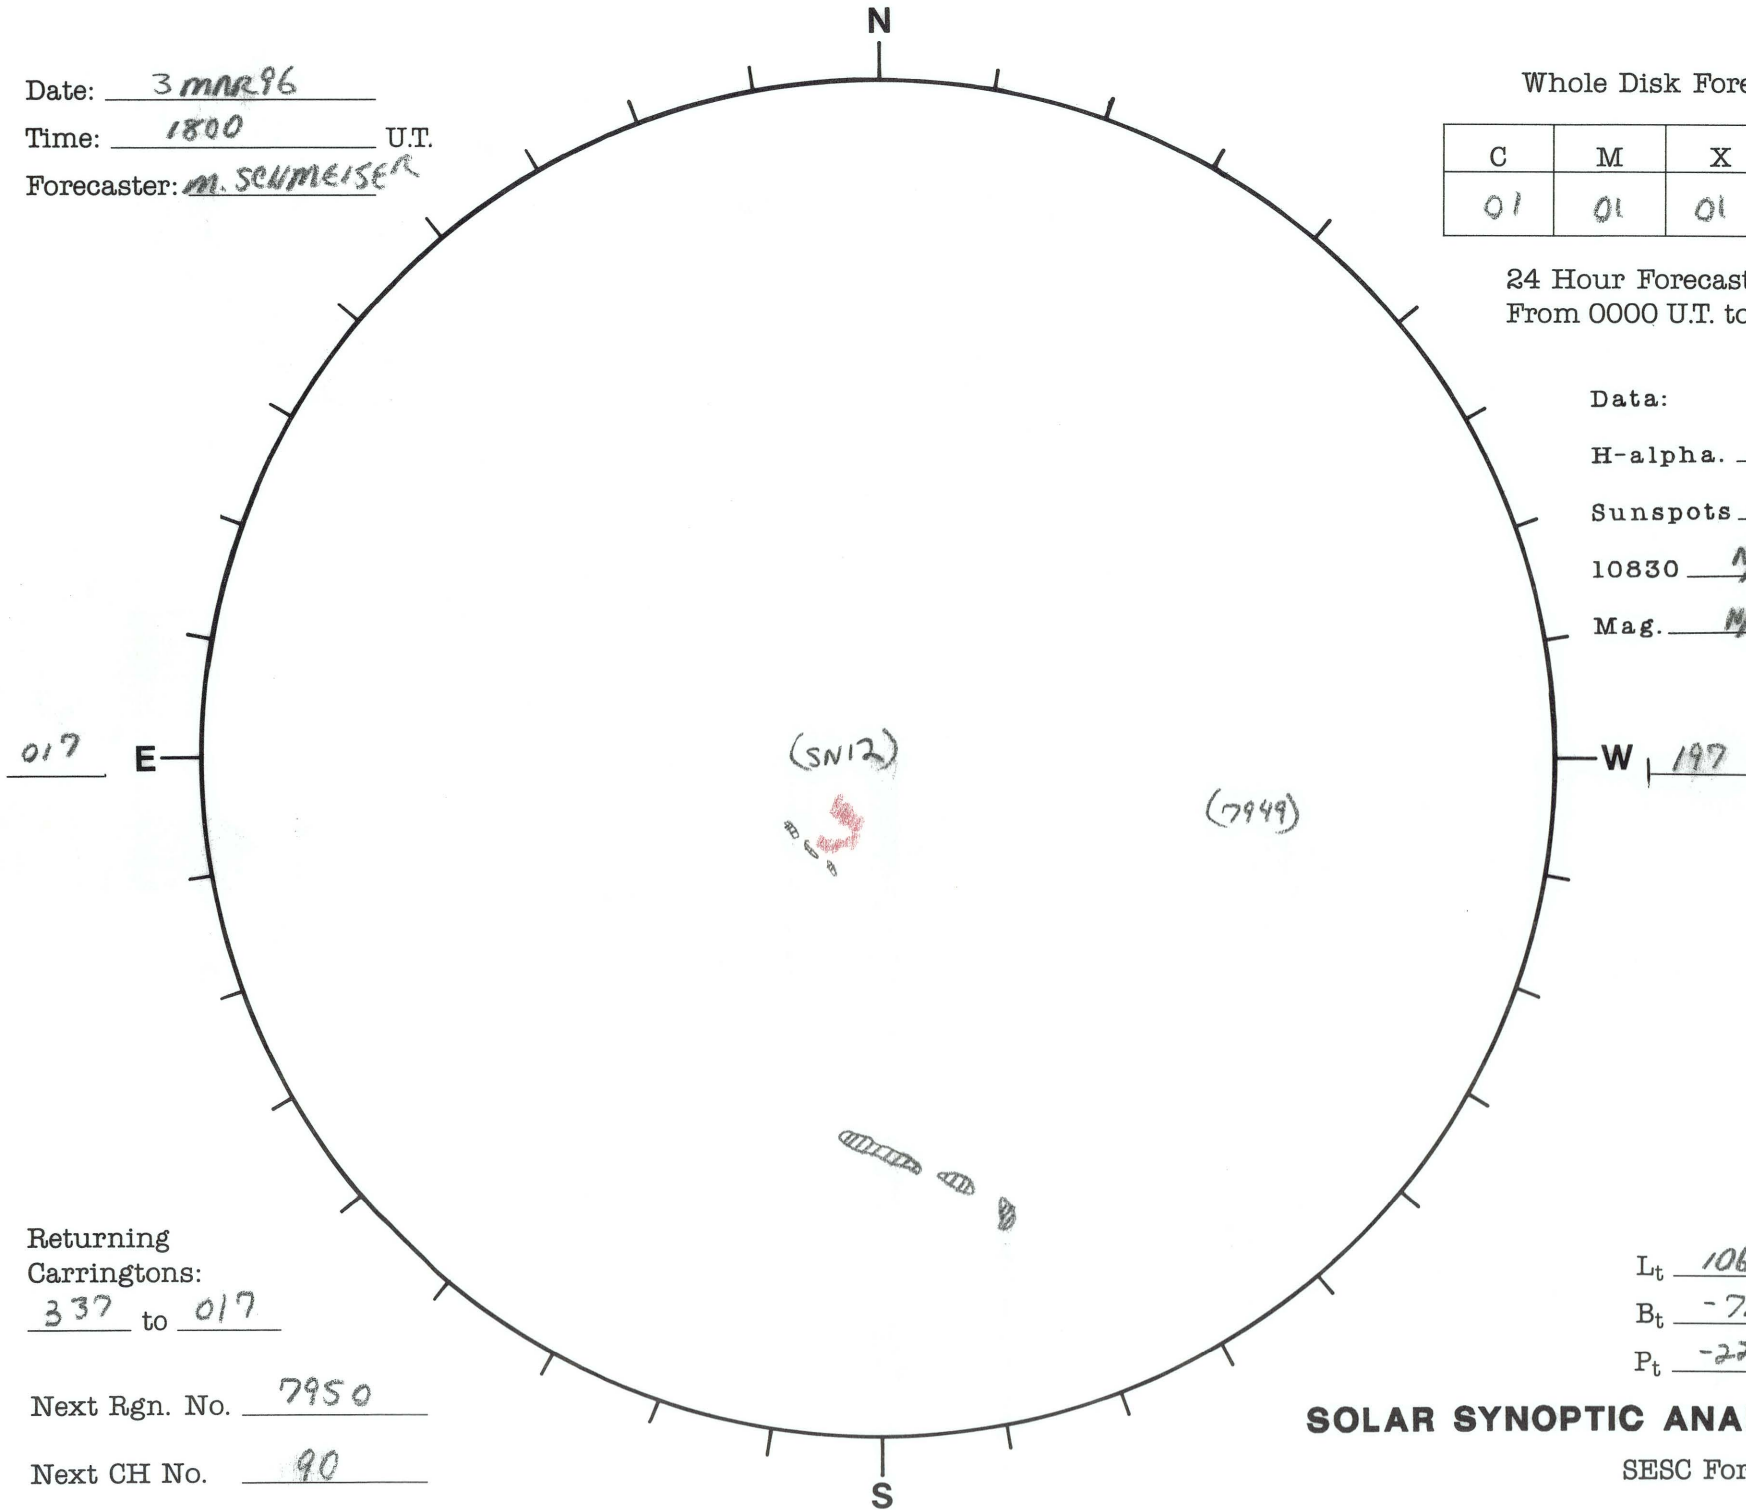

Date: 3 MAR 96
 Time: 1800 U.T.
 Forecaster: M. SCHMEISER

Whole Disk Forecast

C	M	X	P
01	01	01	01

24 Hour Forecast
 From 0000 U.T. to 0000 U.T.

Data:
 H-alpha. 1524 U.T.
 Sunspots N/A U.T.
 10830 N/A U.T.
 Mag. N/A U.T.

Returning
 Carringtons:
337 to 017

Next Rgn. No. 7950

Next CH No. 90

L_t 106.6
 B_t -7.3
 P_t -22.2

SOLAR SYNOPTIC ANALYSIS

SESC Form W18